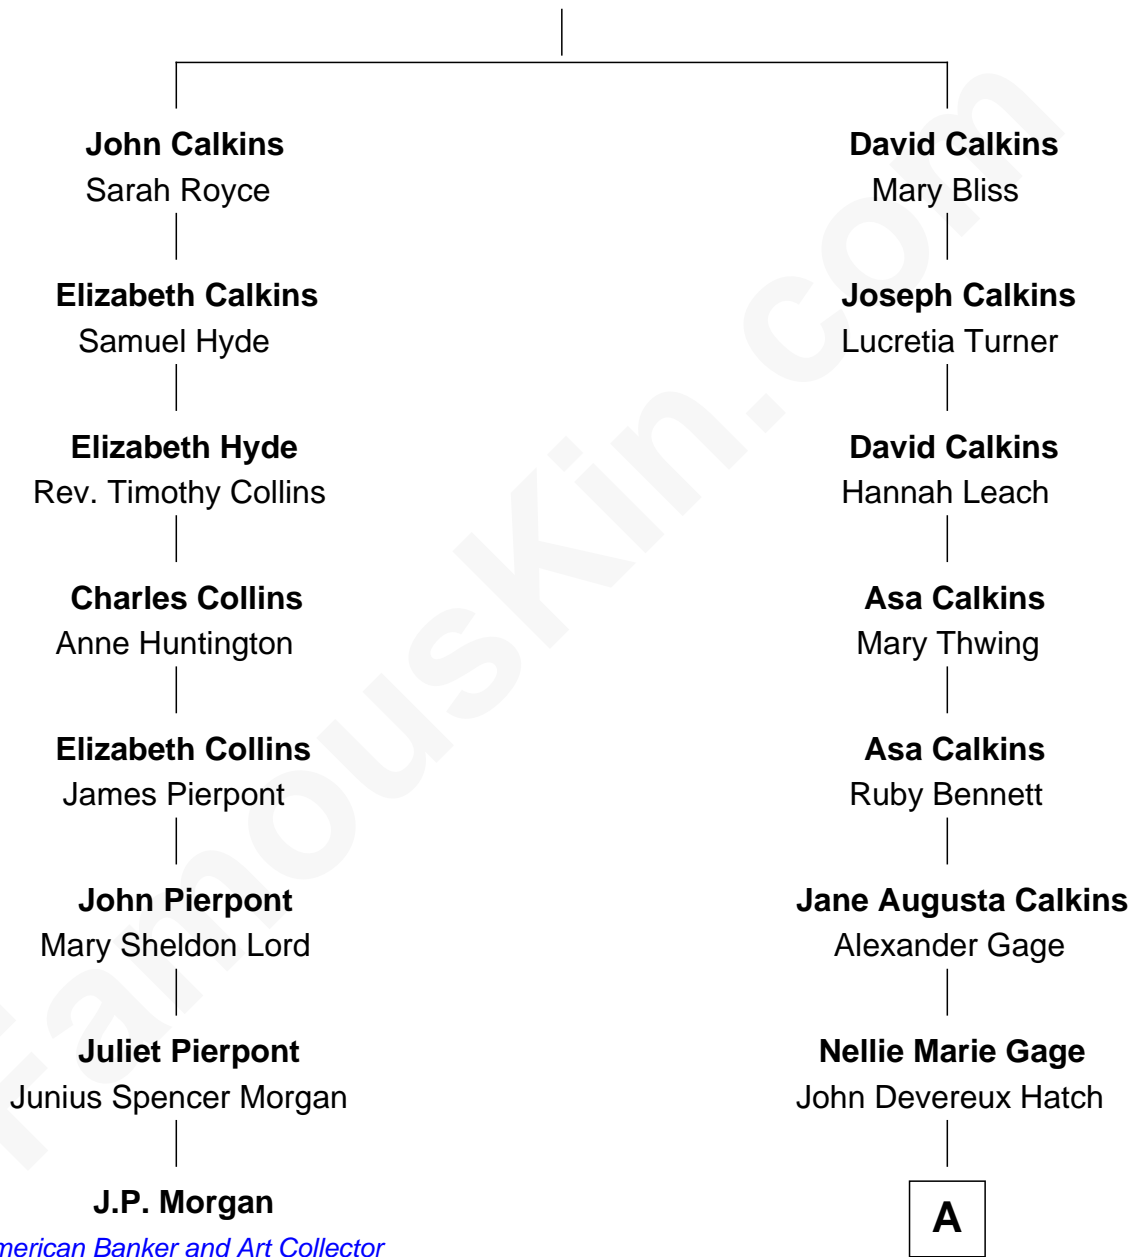

FamousKin.com Relationship Chart of

J.P. Morgan

American Banker and Art Collector

7th cousin 2 times removed of

Richard Hatch

TV and Movie Actor

Hugh Calkins

Anne - - - - -

A

Charles Wesley Hatch

Leah Perkins Rogers

John Raymond Hatch

Elizabeth White

Richard Hatch

TV and Movie Actor

FamousKin.com