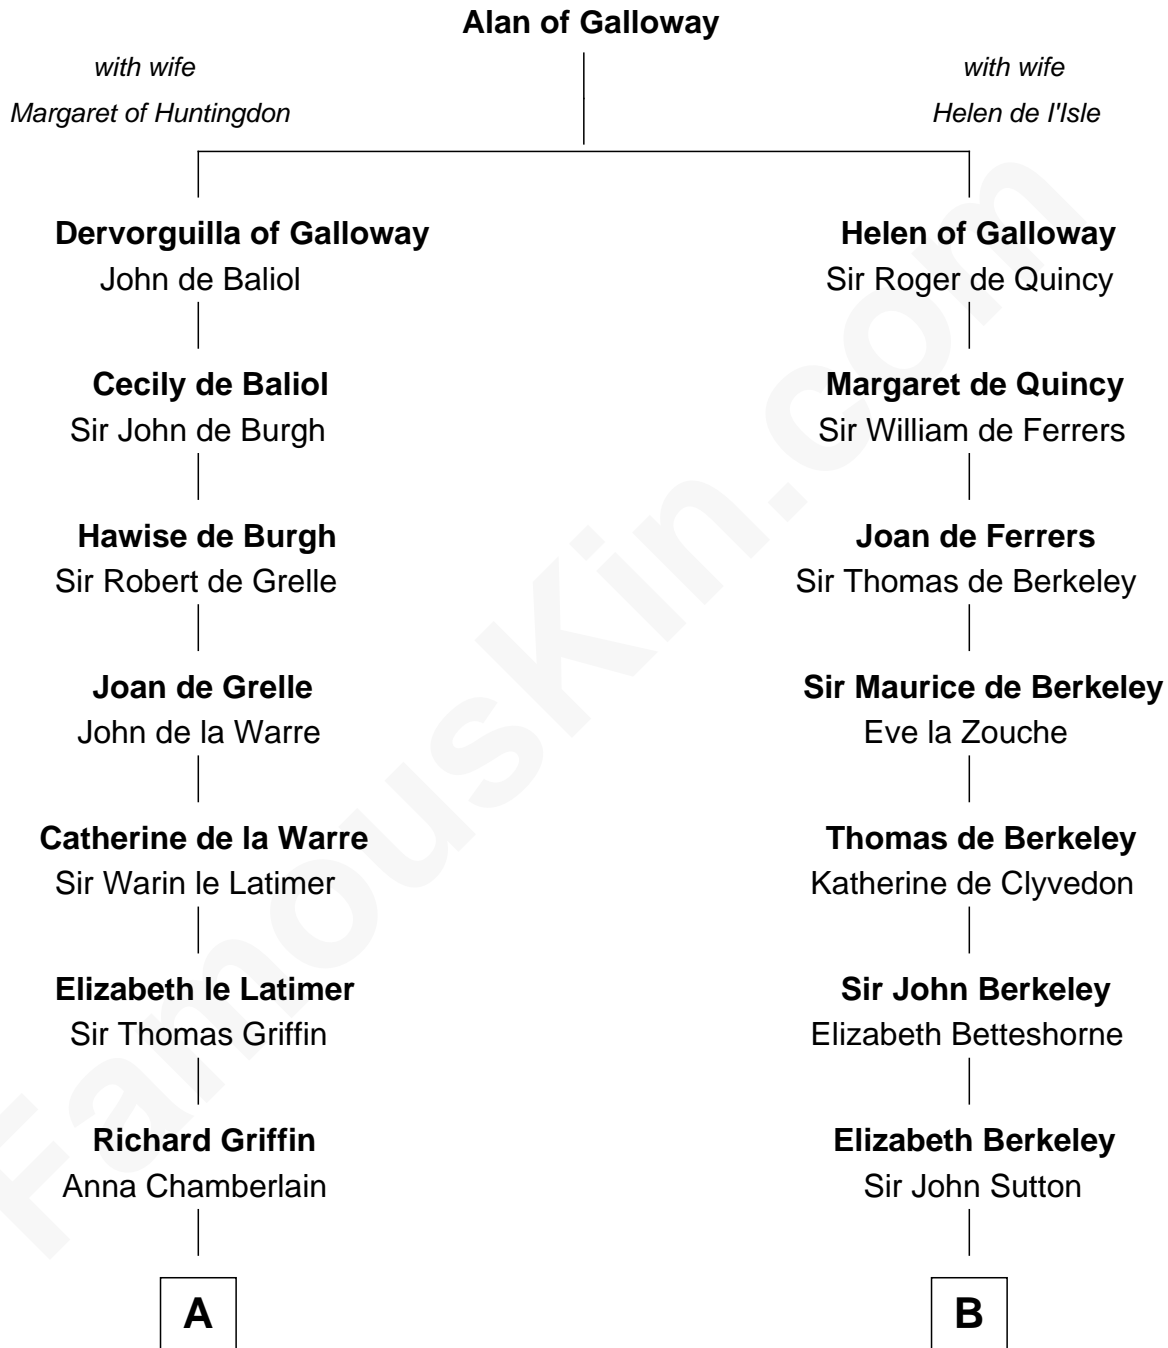

FamousKin.com Relationship Chart of

J.P. Morgan

American Banker and Art Collector

21st cousin of

Dr. H. H. Holmes

Serial Killer aka "Devil in the White City"

C

Lynde Lord
Lois Sheldon

Lynde Lord
Mary Lyman

Mary Sheldon Lord
John Pierpont

Juliet Pierpont
Junius Spencer Morgan

J.P. Morgan
American Banker and Art Collector

D

Sarah Smith
Edward Scribner Mudgett

Samuel Mudgett
Mary Morrill

Scribner Mudgett
Nancy Prescott

Levi Horton Mudgett
Theodate Page Price

Dr. H. H. Holmes
Serial Killer Dr. H. H. Holmes