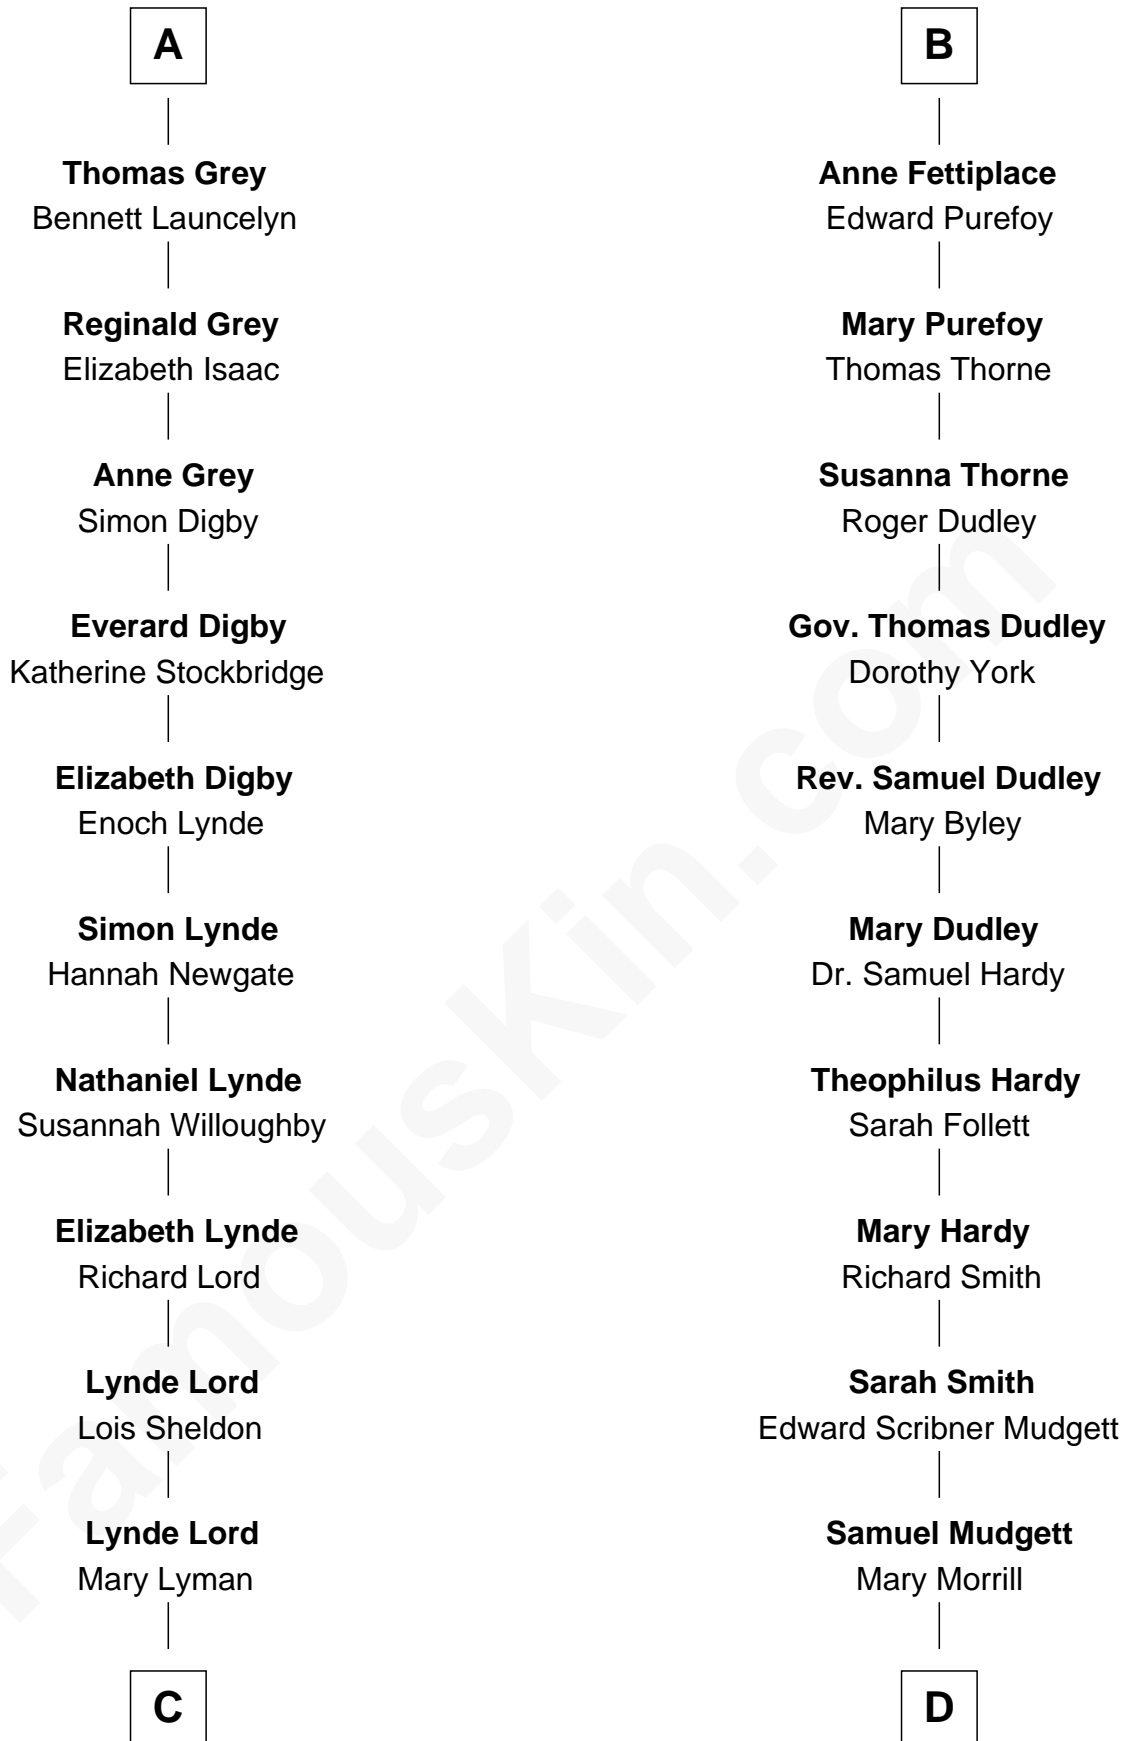

FamousKin.com Relationship Chart of

J.P. Morgan

American Banker and Art Collector

19th cousin of

Dr. H. H. Holmes

Serial Killer aka "Devil in the White City"

William de Odingsells

Ela FitzWalter

Ida de Odingsells
Sir Roger de Herdeburgh

Ela Herdeburgh
Sir William de Boteler

Ankaret le Boteler
John le Strange

Eleanor le Strange
Sir Reynold de Grey

Sir Reynold Grey
Joan Astley

John Grey
Elizabeth - - - - -

Reginald Grey
Beatrice - - - - -

A

Margaret de Oddingseles

Sir John de Grey

Sir John Grey
Avice Marmion

Maud Grey
Sir Thomas Harcourt

Sir Thomas Harcourt
Jane Fraunceys

Sir Richard Harcourt
Edith St. Clair

Alice Harcourt
William Bessiles

Elizabeth Bessiles
Richard Fettiplace

B

C

Mary Sheldon Lord

John Pierpont

Juliet Pierpont

Junius Spencer Morgan