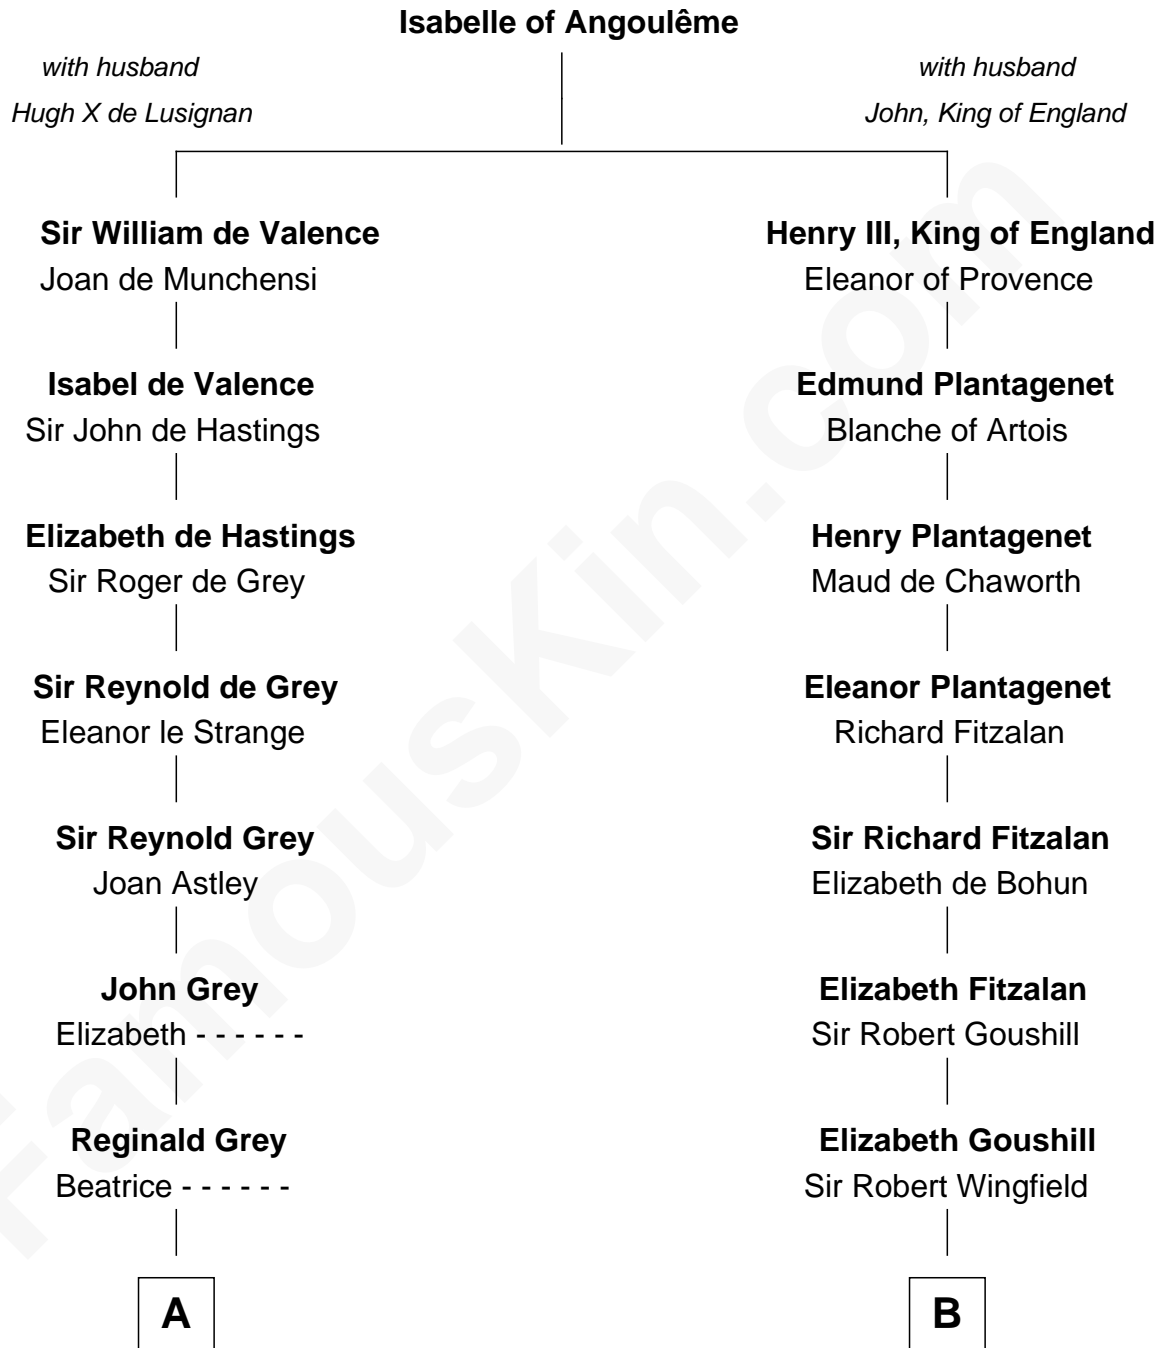

FamousKin.com Relationship Chart of

J.P. Morgan

American Banker and Art Collector

19th cousin 2 times removed of

Franklin D. Roosevelt

32nd U.S. President

C

Mary Sheldon Lord