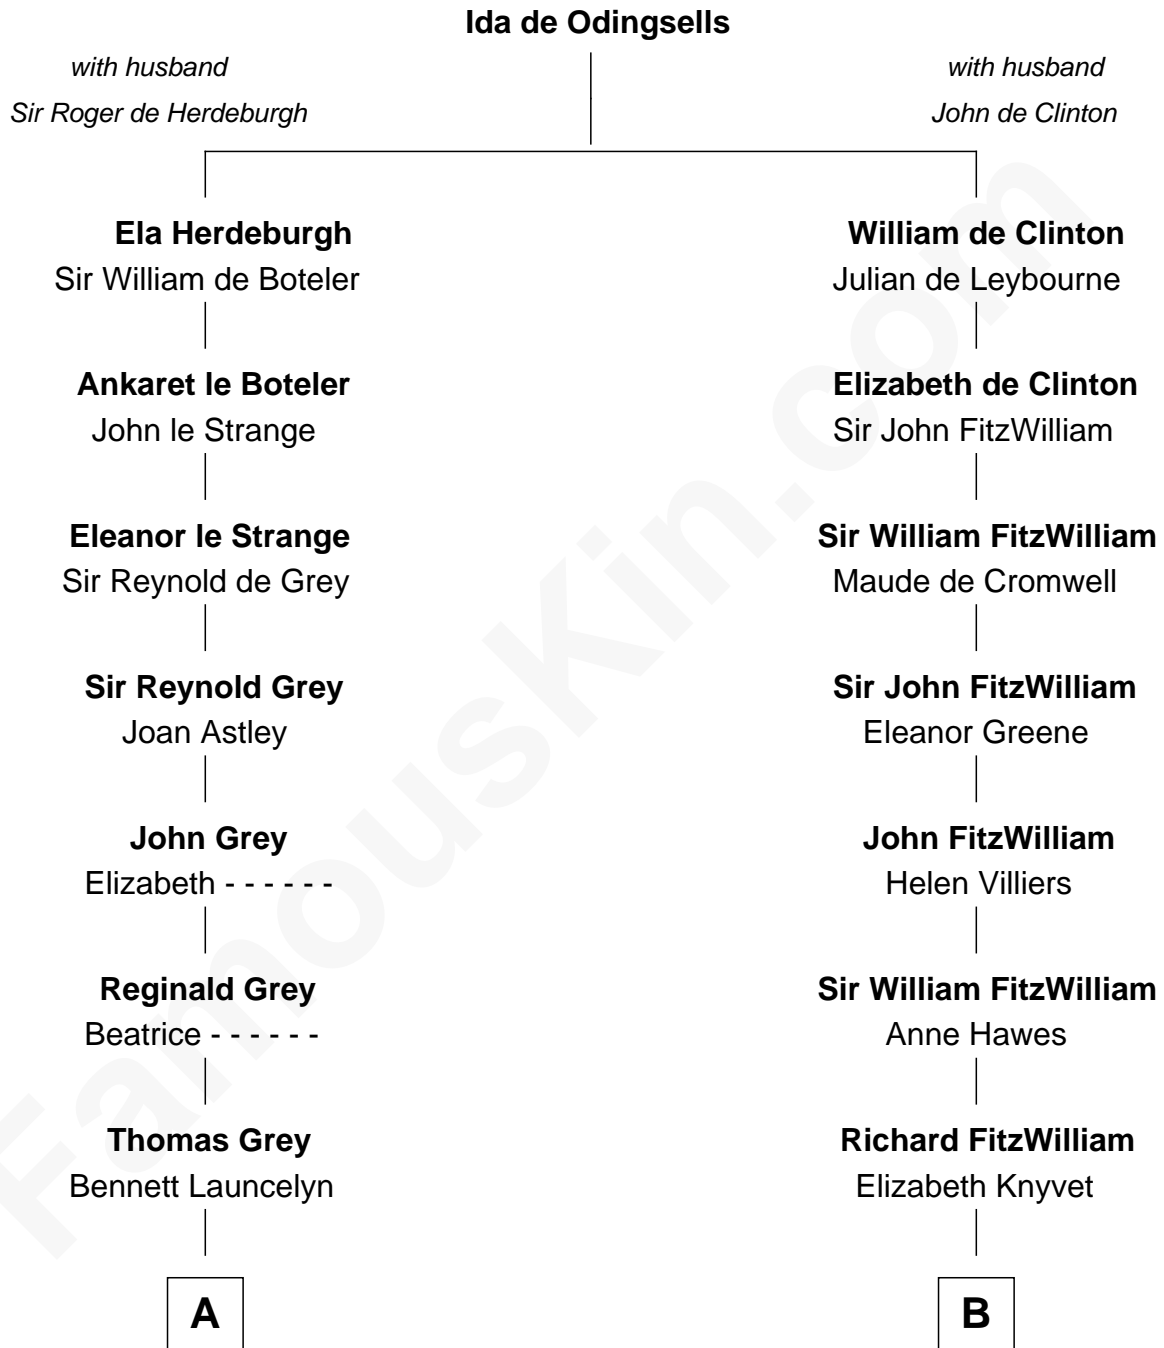

FamousKin.com Relationship Chart of

J.P. Morgan

American Banker and Art Collector

18th cousin of

Franklin D. Roosevelt

32nd U.S. President

C

Juliet Pierpont
Junius Spencer Morgan

J.P. Morgan
American Banker and Art Collector

D

James Roosevelt
Sara Delano

Franklin D. Roosevelt
32nd U.S. President

FamousKin.com