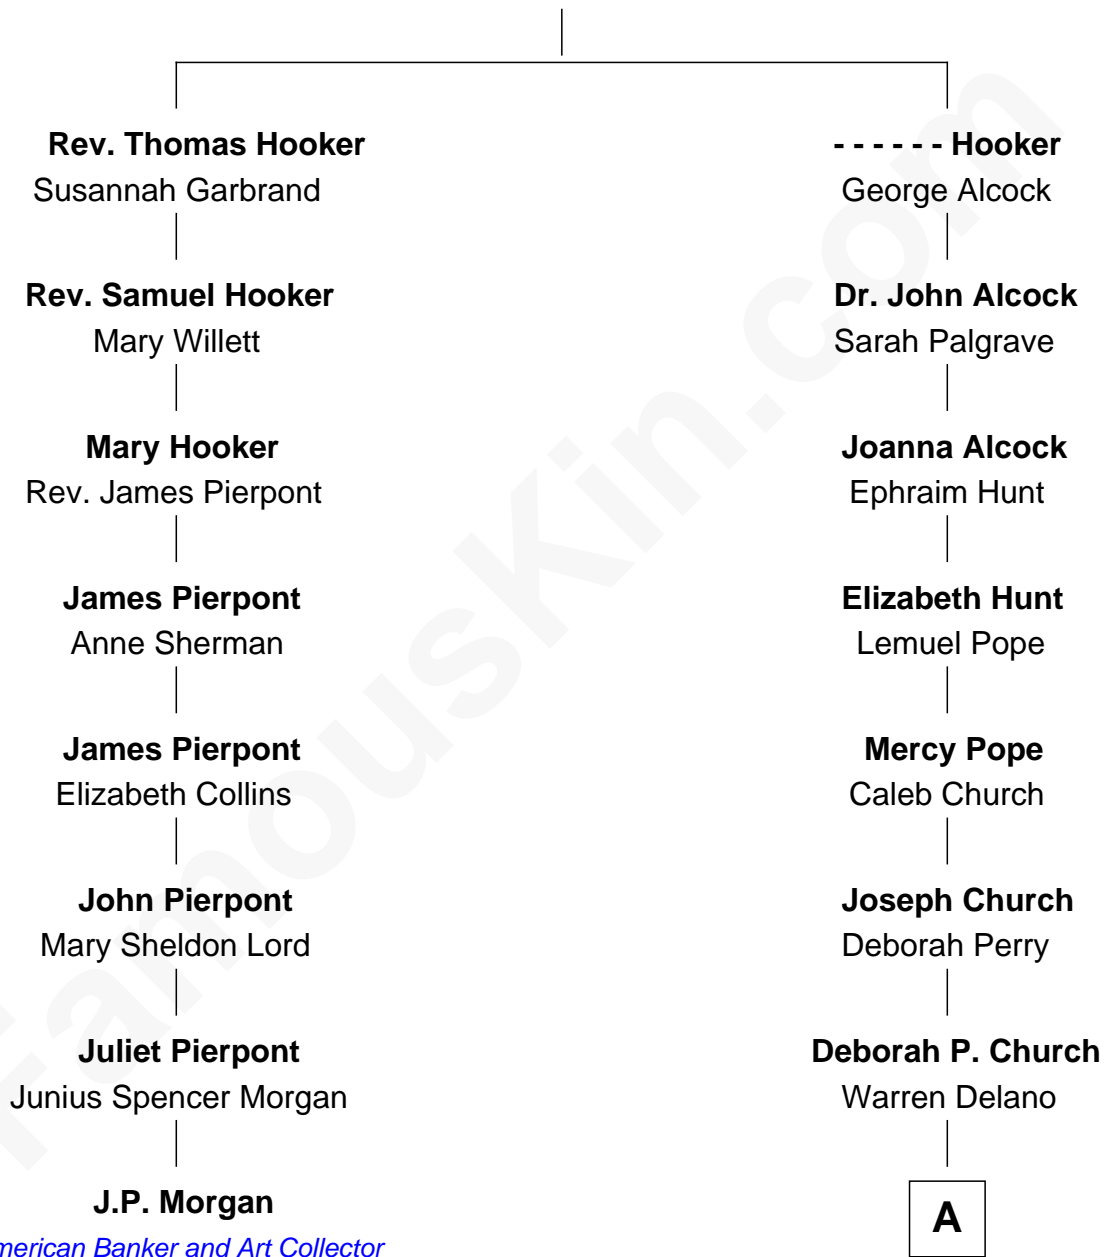

FamousKin.com Relationship Chart of

J.P. Morgan

American Banker and Art Collector

7th cousin 2 times removed of

Franklin D. Roosevelt

32nd U.S. President

Thomas Hooker

A

Warren Delano
Catharine Robbins Lyman

Sara Delano
James Roosevelt

Franklin D. Roosevelt
32nd U.S. President

FamousKin.com