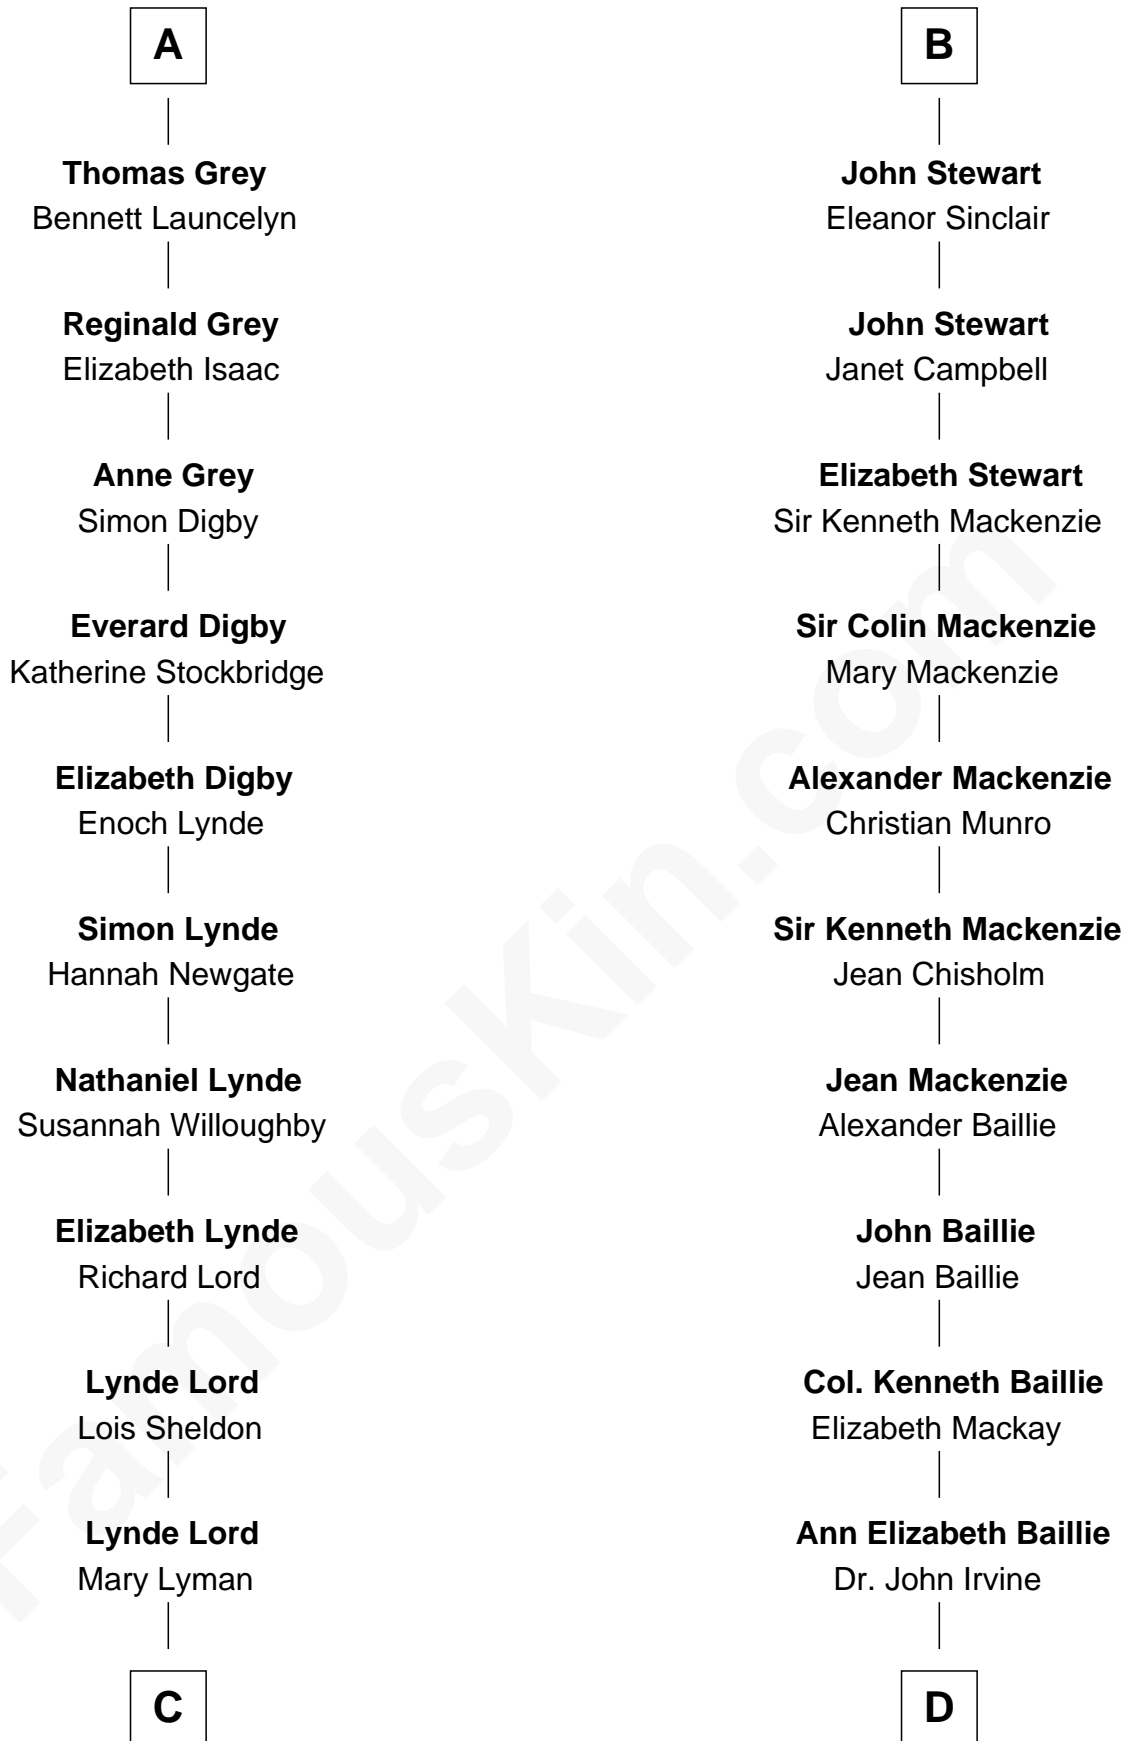

FamousKin.com Relationship Chart of

J.P. Morgan

American Banker and Art Collector

19th cousin 2 times removed of

Eleanor Roosevelt

First Lady of President Franklin D. Roosevelt

C

Mary Sheldon Lord

James Stephens Bulloch

Martha Stewart

Martha Bulloch

Theodore Roosevelt

Elliott Roosevelt

Anna Rebecca Hall

Eleanor Roosevelt

First Lady of Franklin Roosevelt