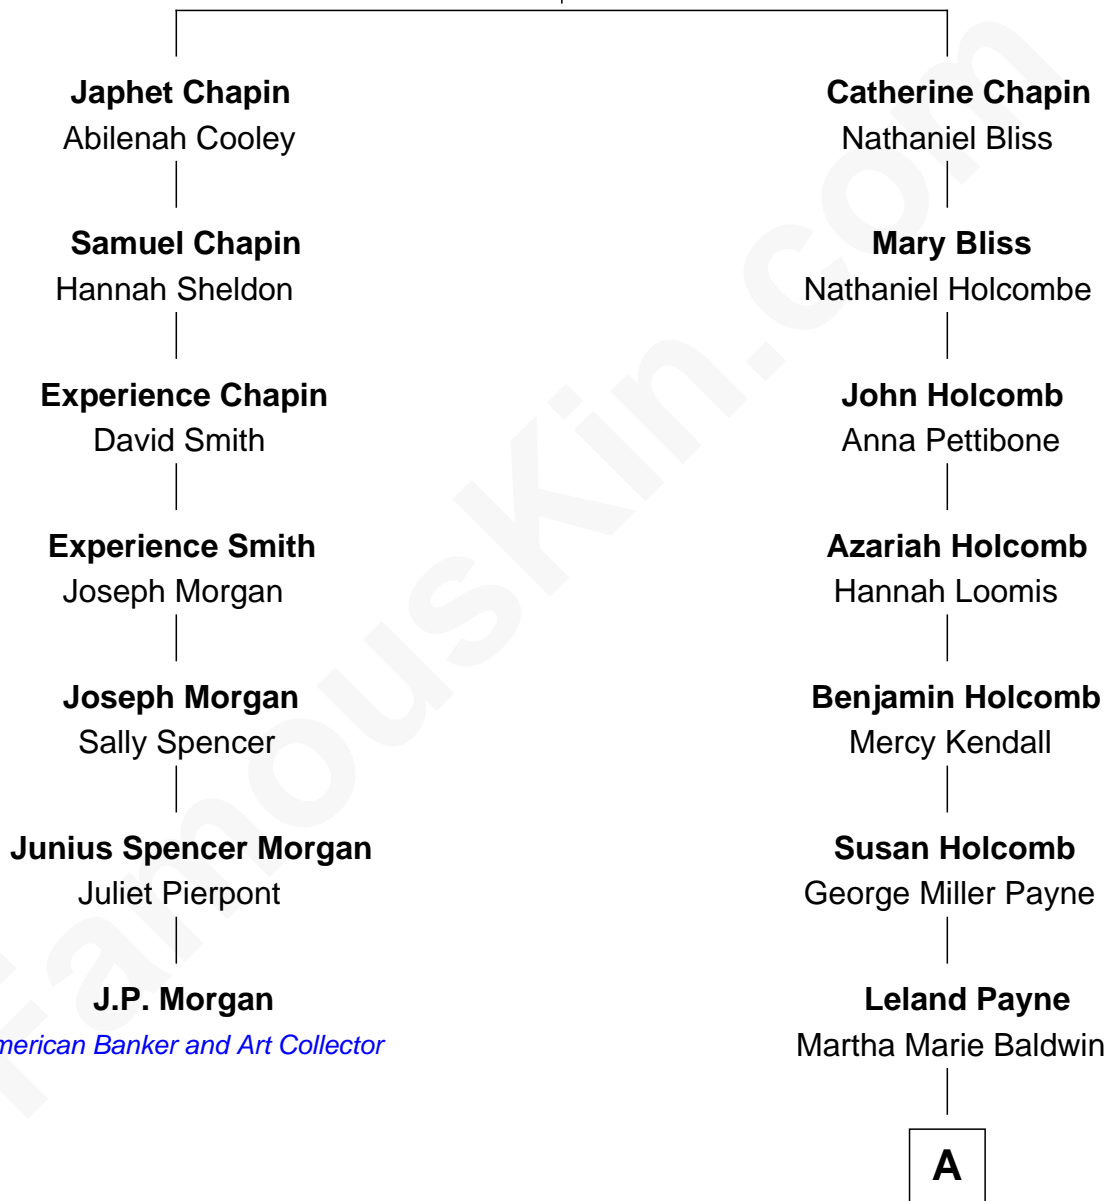

# FamousKin.com Relationship Chart of

**J.P. Morgan**

*American Banker and Art Collector*

6th cousin 4 times removed of

**Dan Quayle**

*44th U.S. Vice-President*

**Samuel Chapin**

Cicely Penney

**A**

—  
**Eva Baldwin Payne**  
Dr. Lyman Edward Ott

—  
**Martha M. Ott**  
Eugene Collins Pulliam

—  
**Martha Corinne Pulliam**  
James Cline Quayle

—  
**Dan Quayle**  
*44th U.S. Vice-President*

FamousKin.com