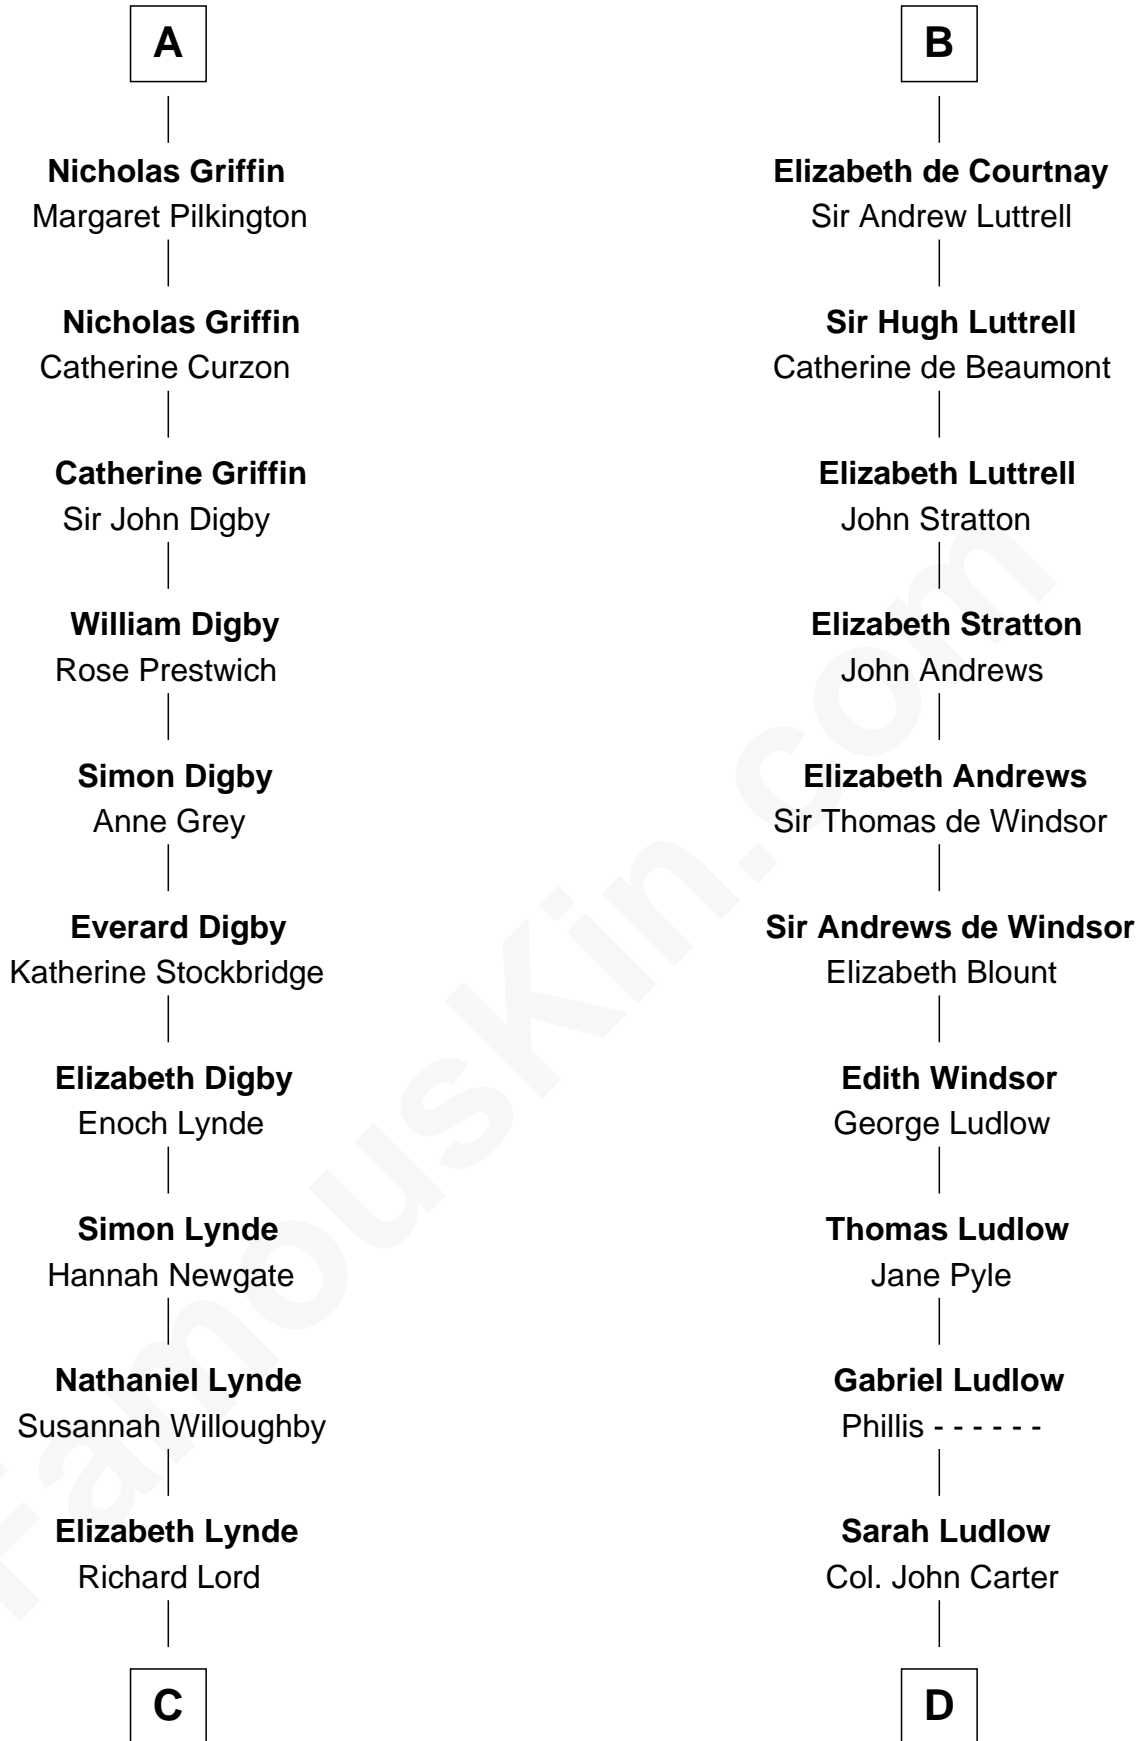

FamousKin.com Relationship Chart of

J.P. Morgan

American Banker and Art Collector

19th cousin 2 times removed of

Carter Braxton

Signer of the Declaration of Independence

C

Lynde Lord
Lois Sheldon

Lynde Lord
Mary Lyman

Mary Sheldon Lord
John Pierpont

Juliet Pierpont
Junius Spencer Morgan

J.P. Morgan
American Banker and Art Collector

D

Col. Robert Carter
Elizabeth Landon

Mary Carter
George Braxton

Carter Braxton
Signer of Declaration of Independence