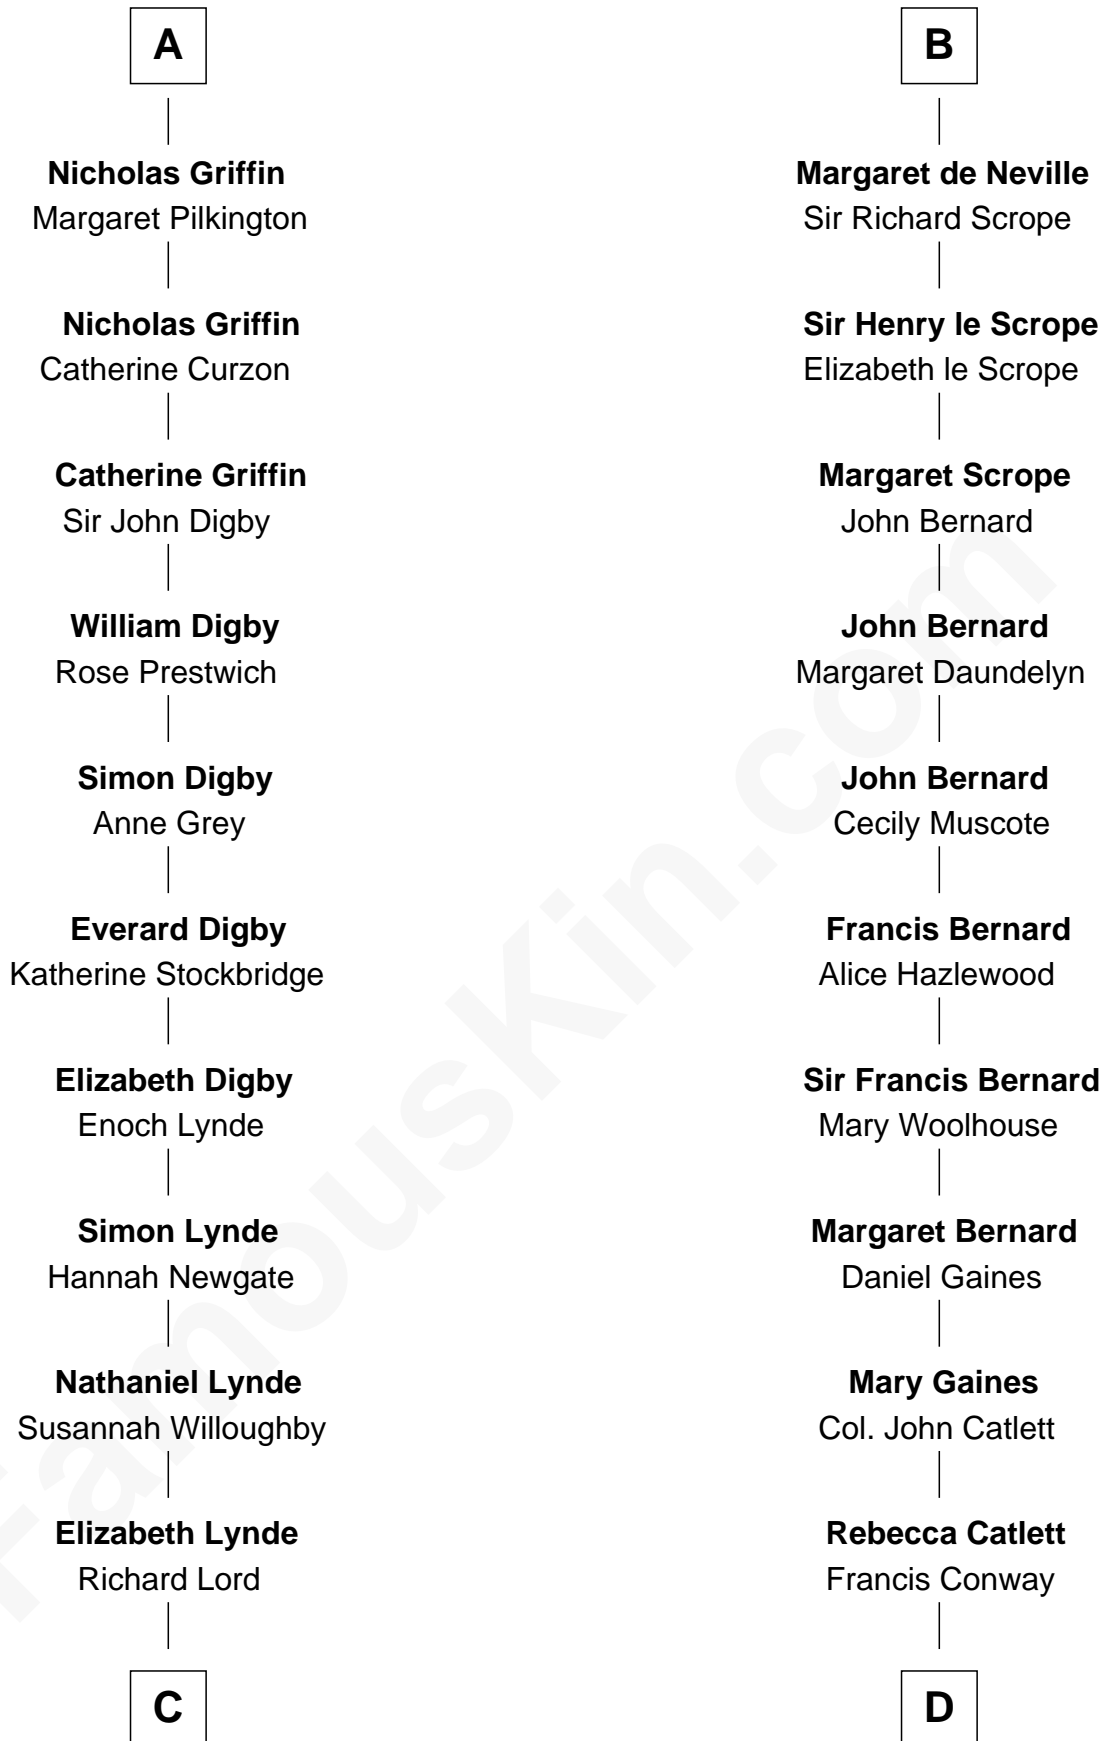

FamousKin.com Relationship Chart of

J.P. Morgan

American Banker and Art Collector

18th cousin 3 times removed of

James Madison

4th U.S. President

Hugh de Kevelioc

C

Lynde Lord
Lois Sheldon

Lynde Lord
Mary Lyman

Mary Sheldon Lord
John Pierpont

Juliet Pierpont
Junius Spencer Morgan

J.P. Morgan
American Banker and Art Collector

D

Eleanor Rose Conway
James Madison

James Madison
4th U.S. President