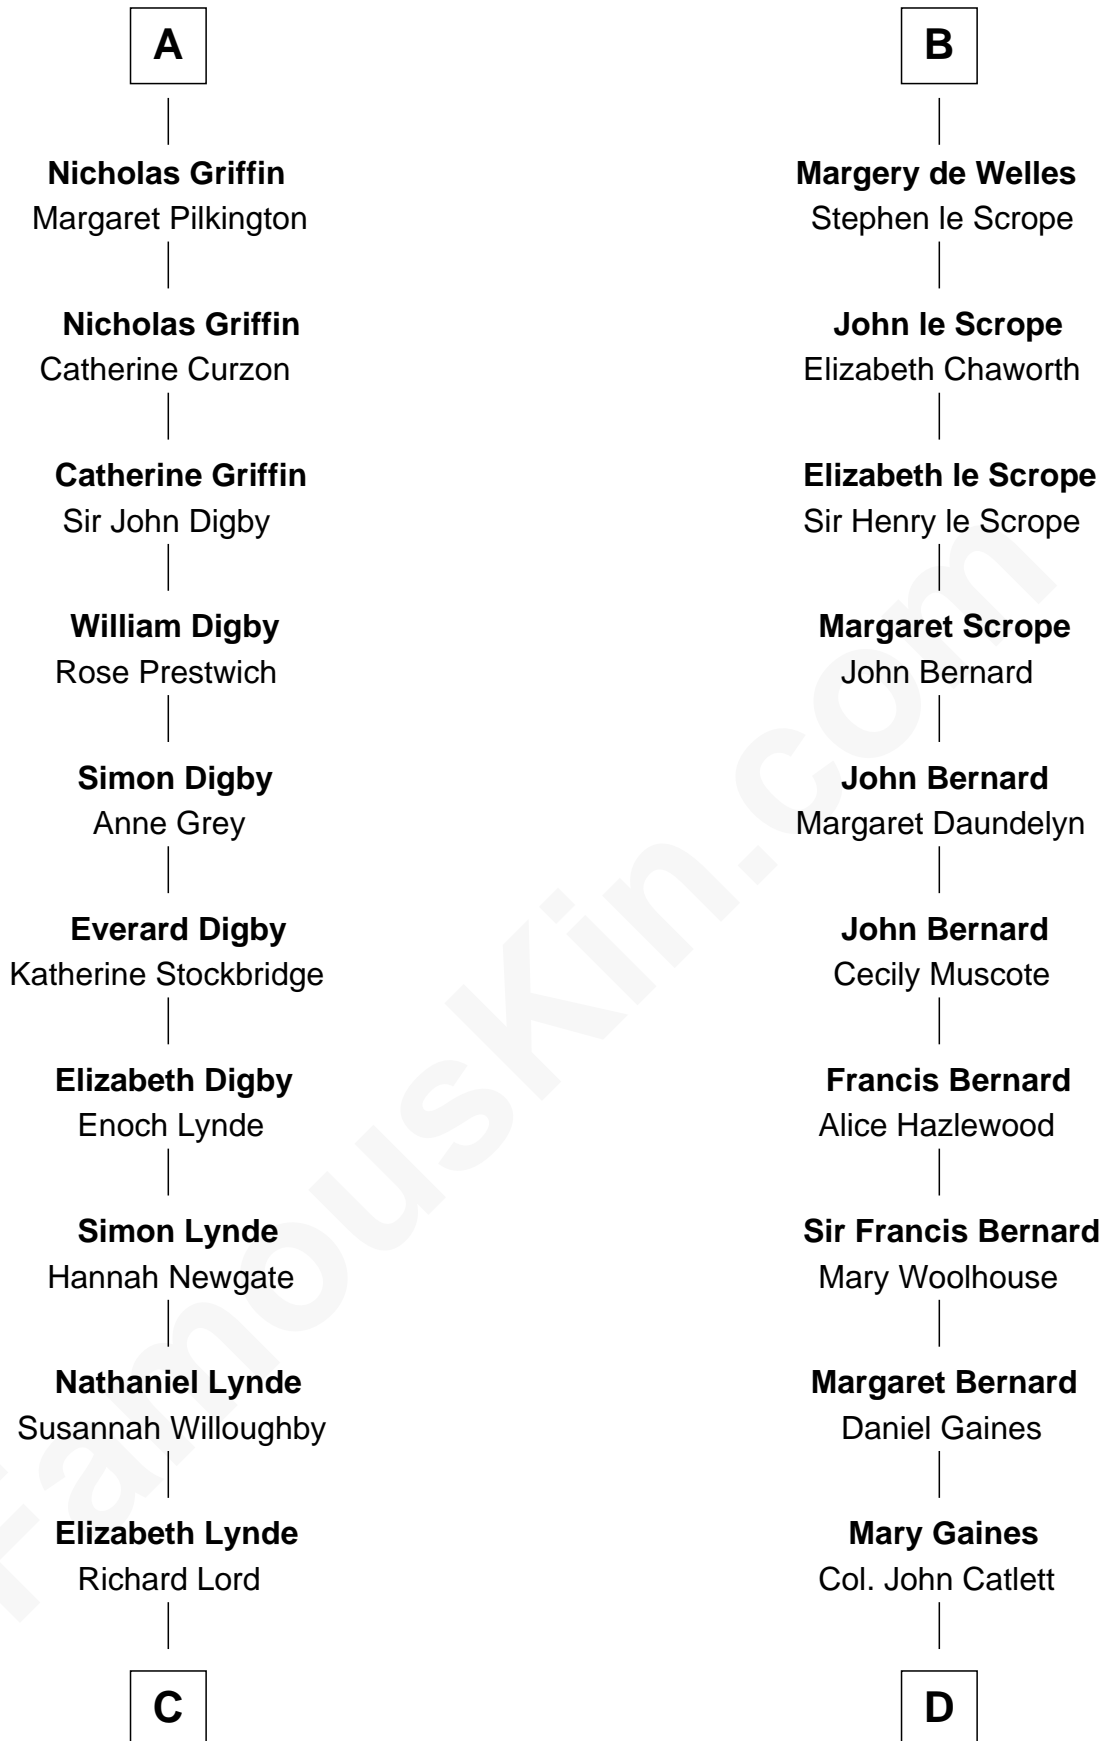

FamousKin.com Relationship Chart of

J.P. Morgan

American Banker and Art Collector

19th cousin 2 times removed of

James Madison

4th U.S. President

Henry of Huntingdon

Ada de Warenne

Eleanor Rose Conway
James Madison

James Madison
4th U.S. President

FamousKin.com