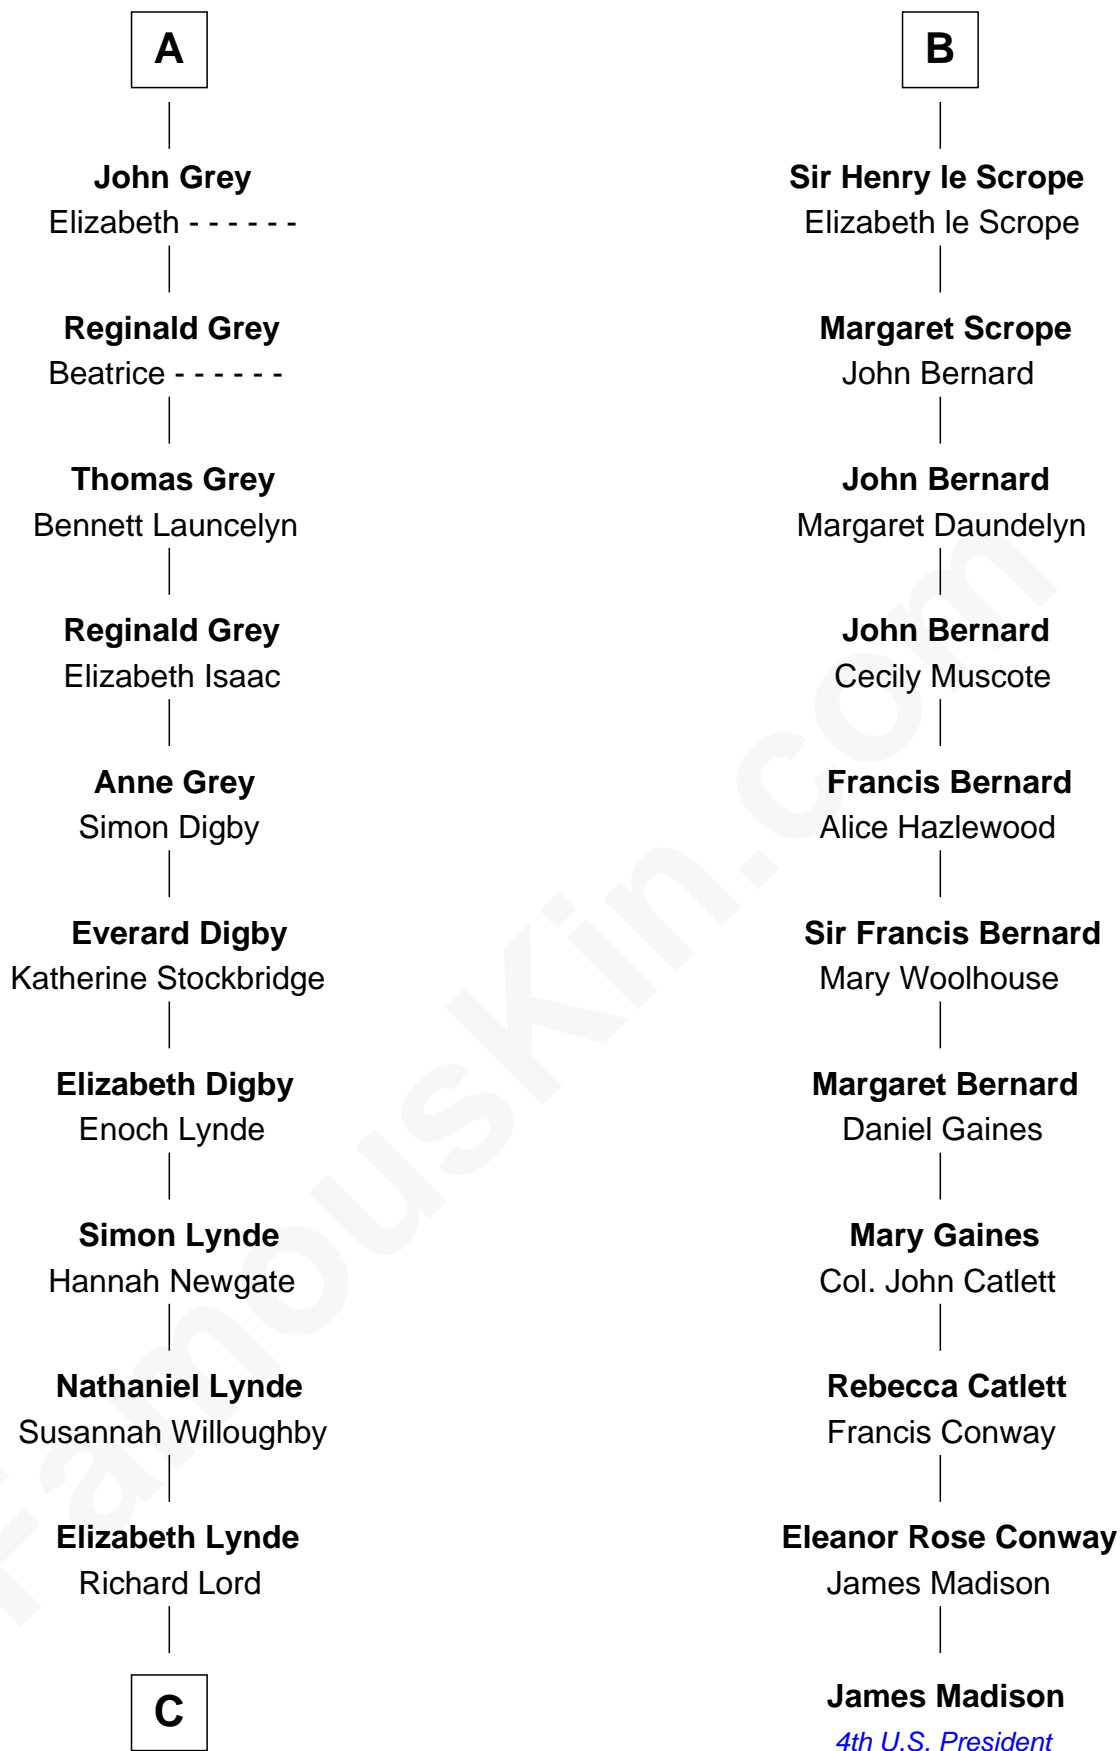

FamousKin.com Relationship Chart of

J.P. Morgan

American Banker and Art Collector

17th cousin 4 times removed of

James Madison

4th U.S. President

Sir William Longespee

Ela of Salisbury

C

—
Lynde Lord
Lois Sheldon

—
Lynde Lord
Mary Lyman

—
Mary Sheldon Lord
John Pierpont

—
Juliet Pierpont
Junius Spencer Morgan

—
J.P. Morgan
American Banker and Art Collector

FamousKin.com