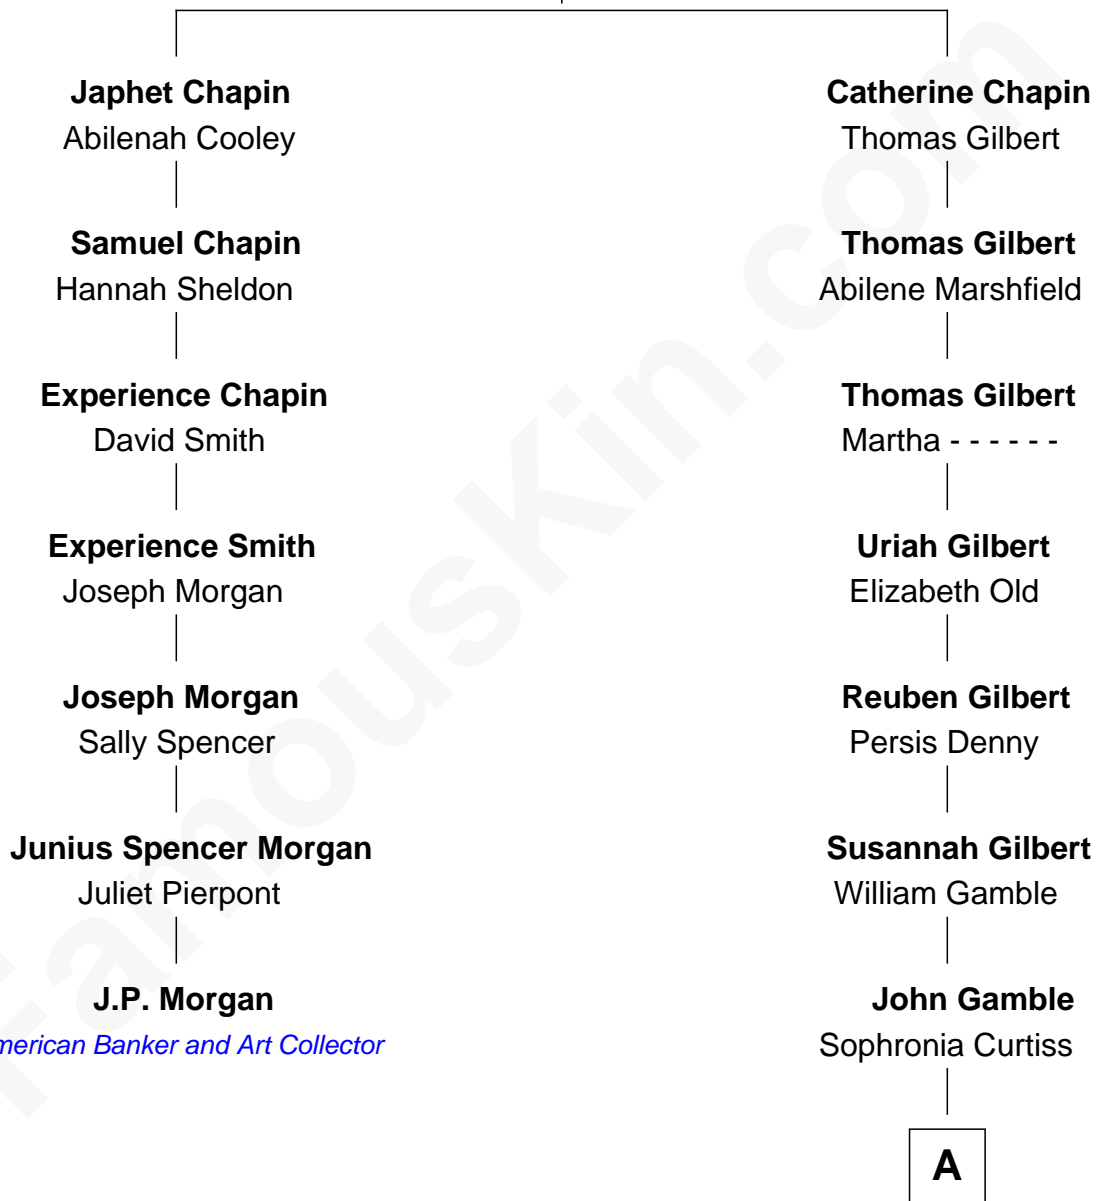

FamousKin.com Relationship Chart of

J.P. Morgan

American Banker and Art Collector

6th cousin 5 times removed of

Viggo Mortensen

Movie Actor

Samuel Chapin

Cicely Penney

A

John Wesley Gamble

Mary Annis Munson

John Munson Gamble

Blanche Ethelwyn Chapman

Mary Annis Gamble

Dr. Walter Sidney Atkinson

Grace Gamble Atkinson