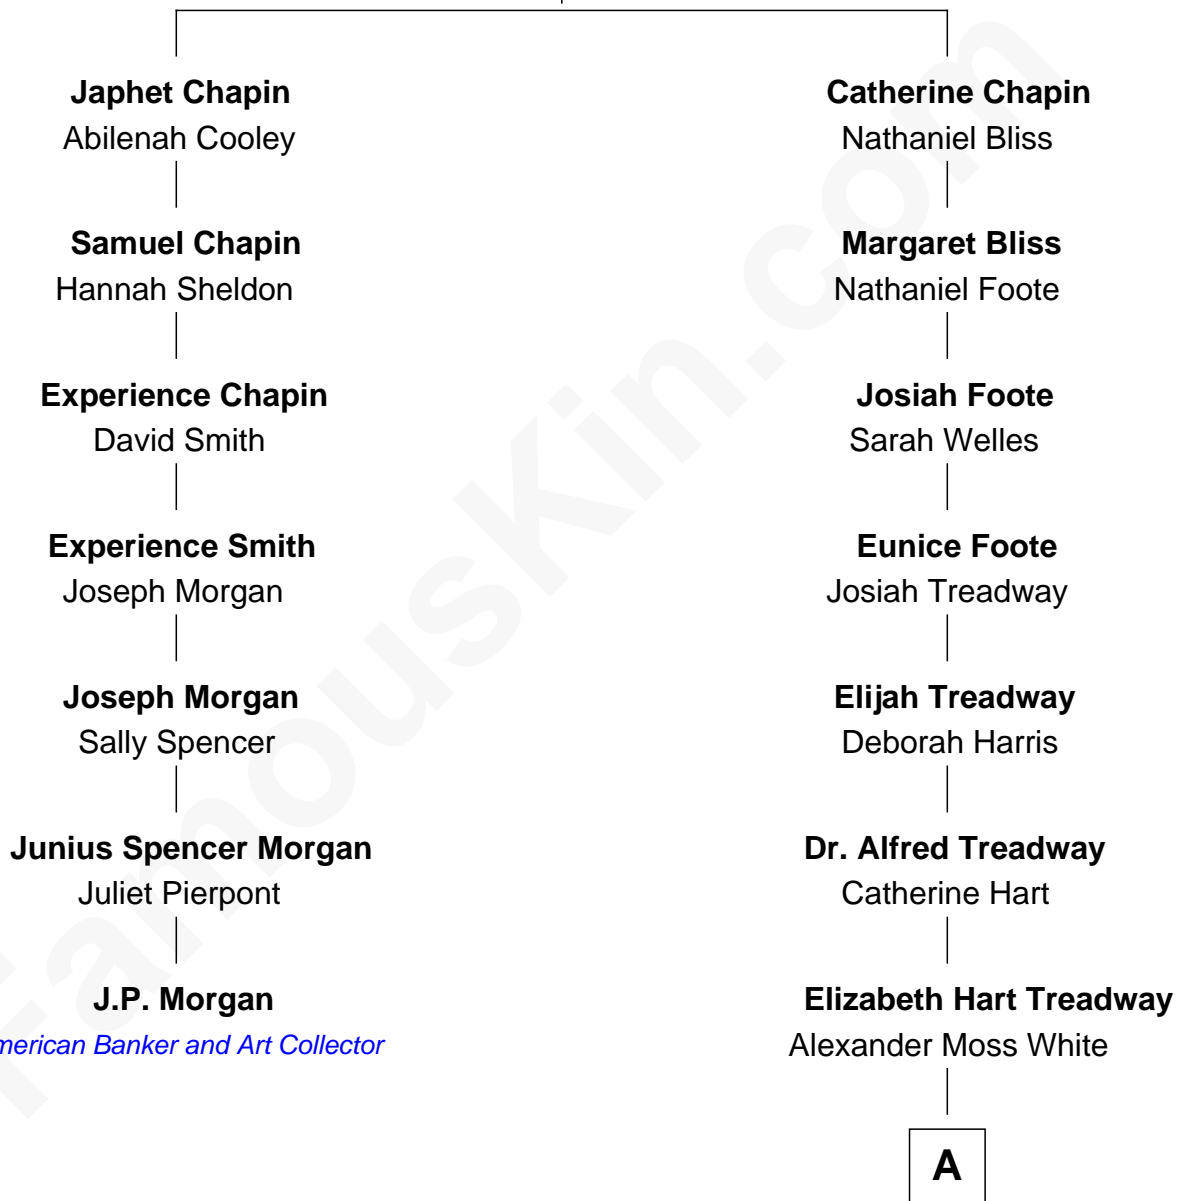

FamousKin.com Relationship Chart of

J.P. Morgan

American Banker and Art Collector

6th cousin 4 times removed of

Bill Weld

68th Governor of Massachusetts

Samuel Chapin

Cicely Penney