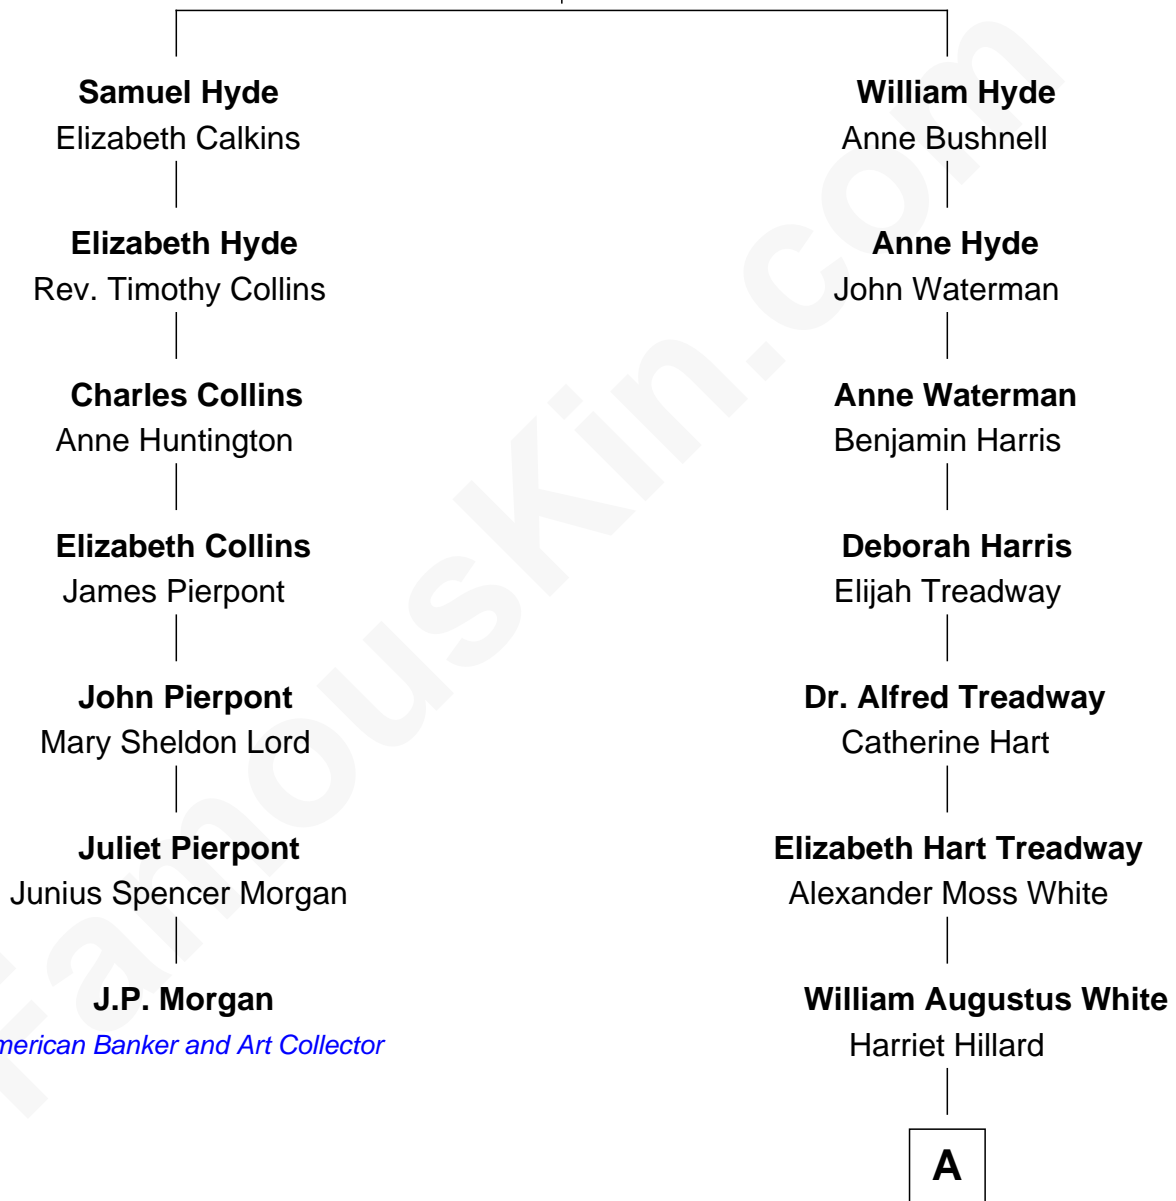

FamousKin.com Relationship Chart of

J.P. Morgan

American Banker and Art Collector

6th cousin 3 times removed of

Bill Weld

68th Governor of Massachusetts

Samuel Hyde

Jane Lee

A

—
Margaret Low White

Francis Minot Weld

—
David Weld

Mary Blake Nichols

—
Bill Weld

68th Governor of Massachusetts

FamousKin.com