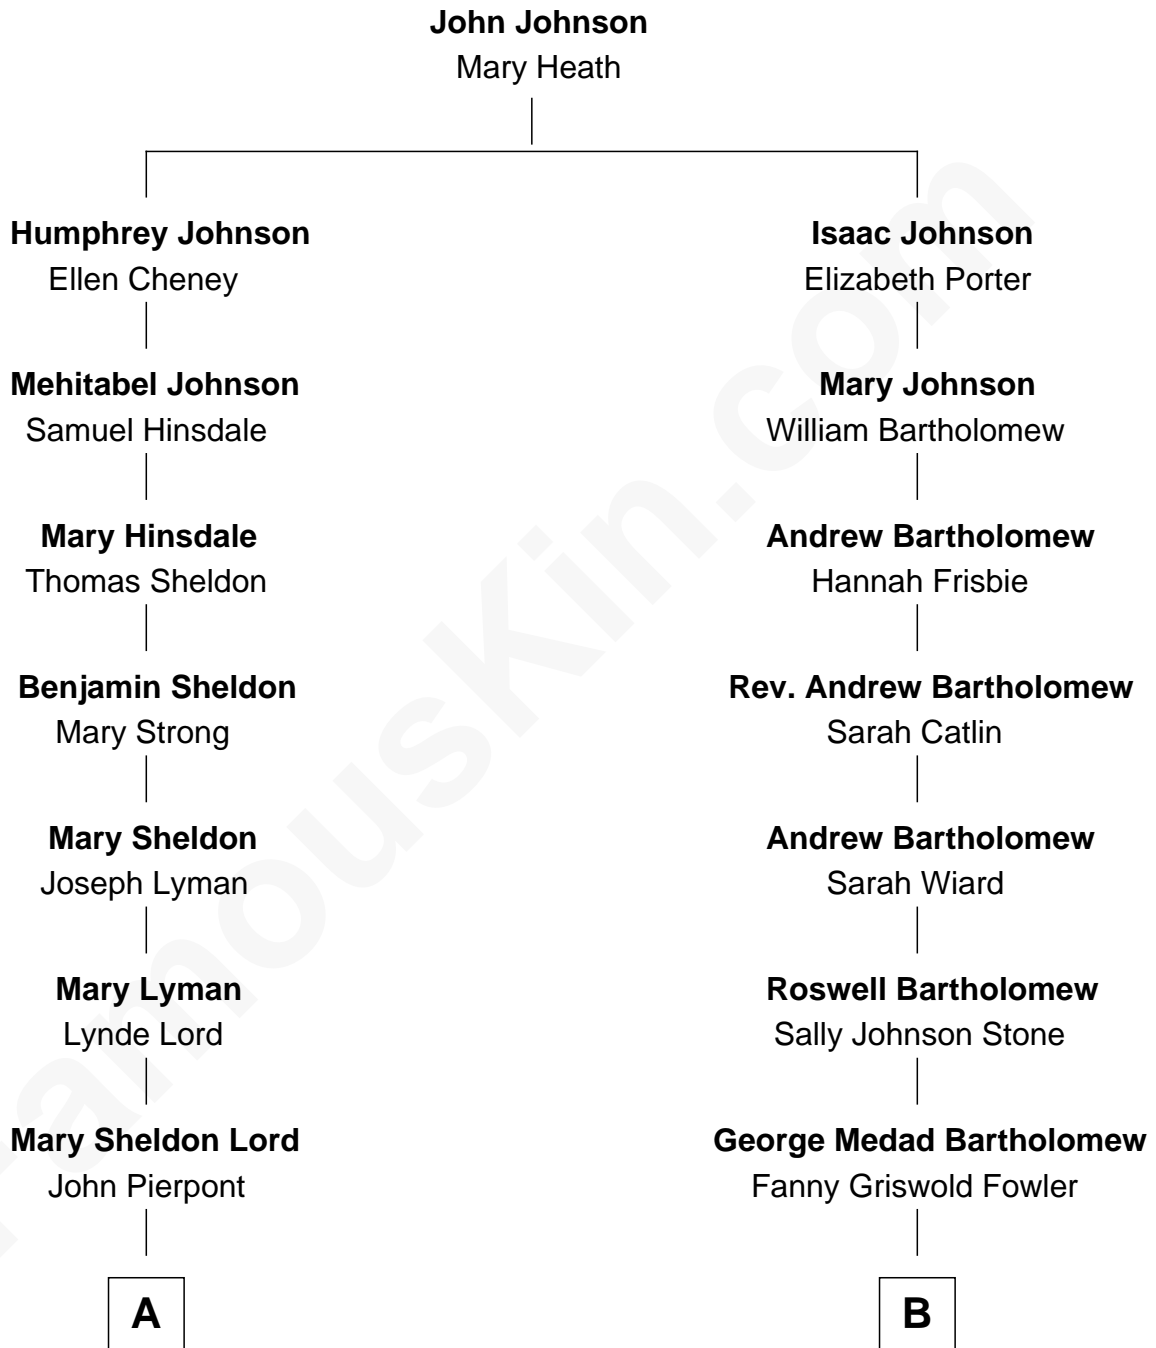

FamousKin.com Relationship Chart of

J.P. Morgan

American Banker and Art Collector

8th cousin 2 times removed of

Bill Weld

68th Governor of Massachusetts

A

Juliet Pierpont
Junius Spencer Morgan

J.P. Morgan
American Banker and Art Collector

B

Fanny Elizabeth Bartholomew
Dr. Francis Minot Weld

Francis Minot Weld
Margaret Low White

David Weld
Mary Blake Nichols

Bill Weld
68th Governor of Massachusetts