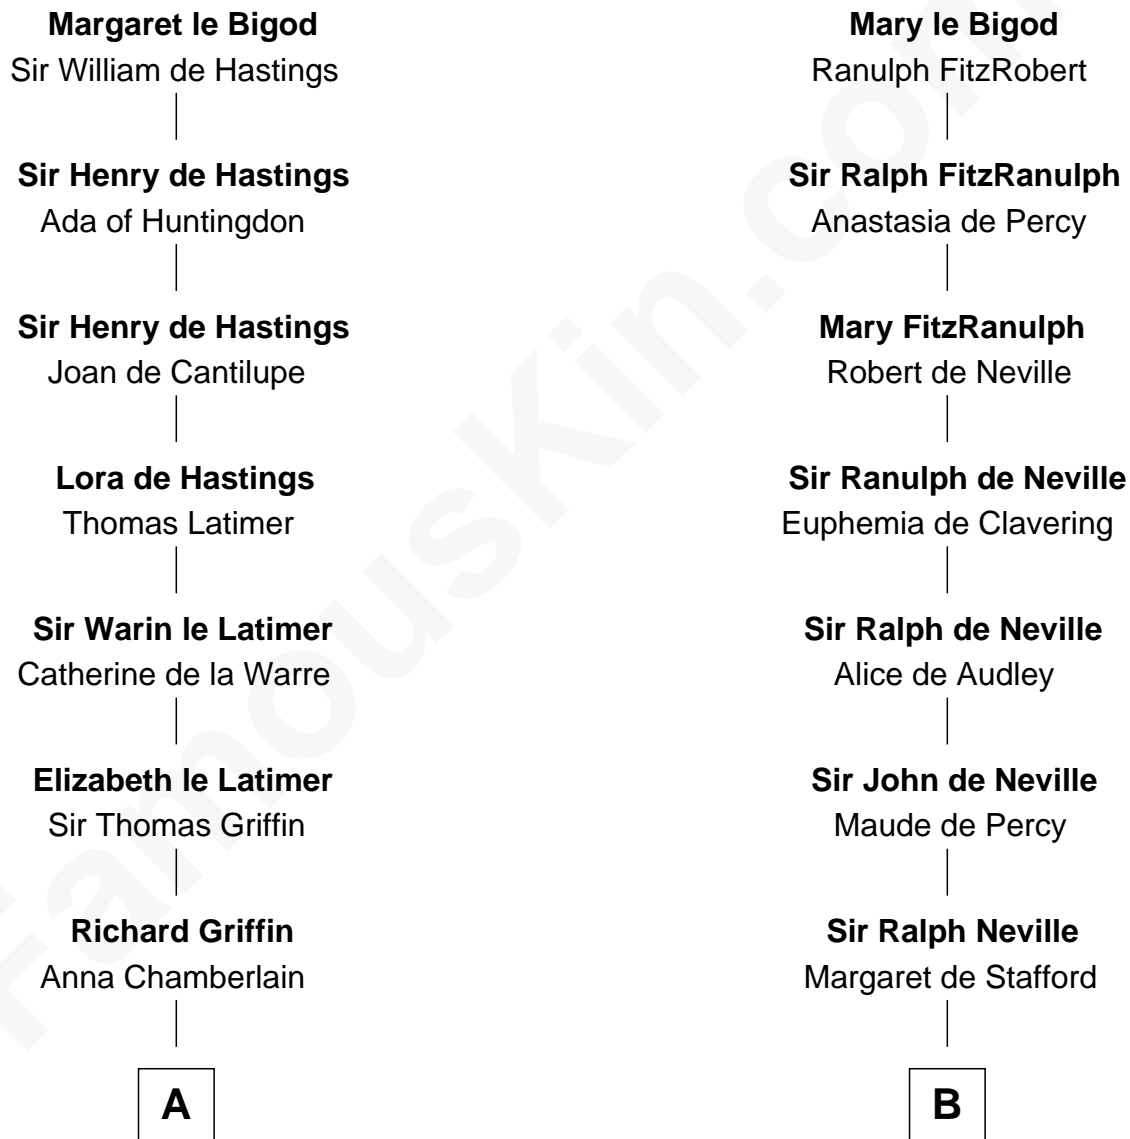

# FamousKin.com Relationship Chart of

**J.P. Morgan**

*American Banker and Art Collector*

21st cousin of

**Helen Keller**

*Author and Activist*

**Roger le Bigod**

Ida de Tony

**C**

**Lynde Lord**  
Lois Sheldon

**Lynde Lord**  
Mary Lyman

**Mary Sheldon Lord**  
John Pierpont

**Juliet Pierpont**  
Junius Spencer Morgan

**J.P. Morgan**  
*American Banker and Art Collector*

**D**

**Col. Bernard Moore**  
Anne Catherine Spotswood

**Col. Alexander Spotswood Moore**  
Elizabeth Aylett

**Mary Fairfax Moore**  
David Keller

**Arthur Henley Keller**  
Kate Adams

**Helen Keller**  
*Author and Activist*