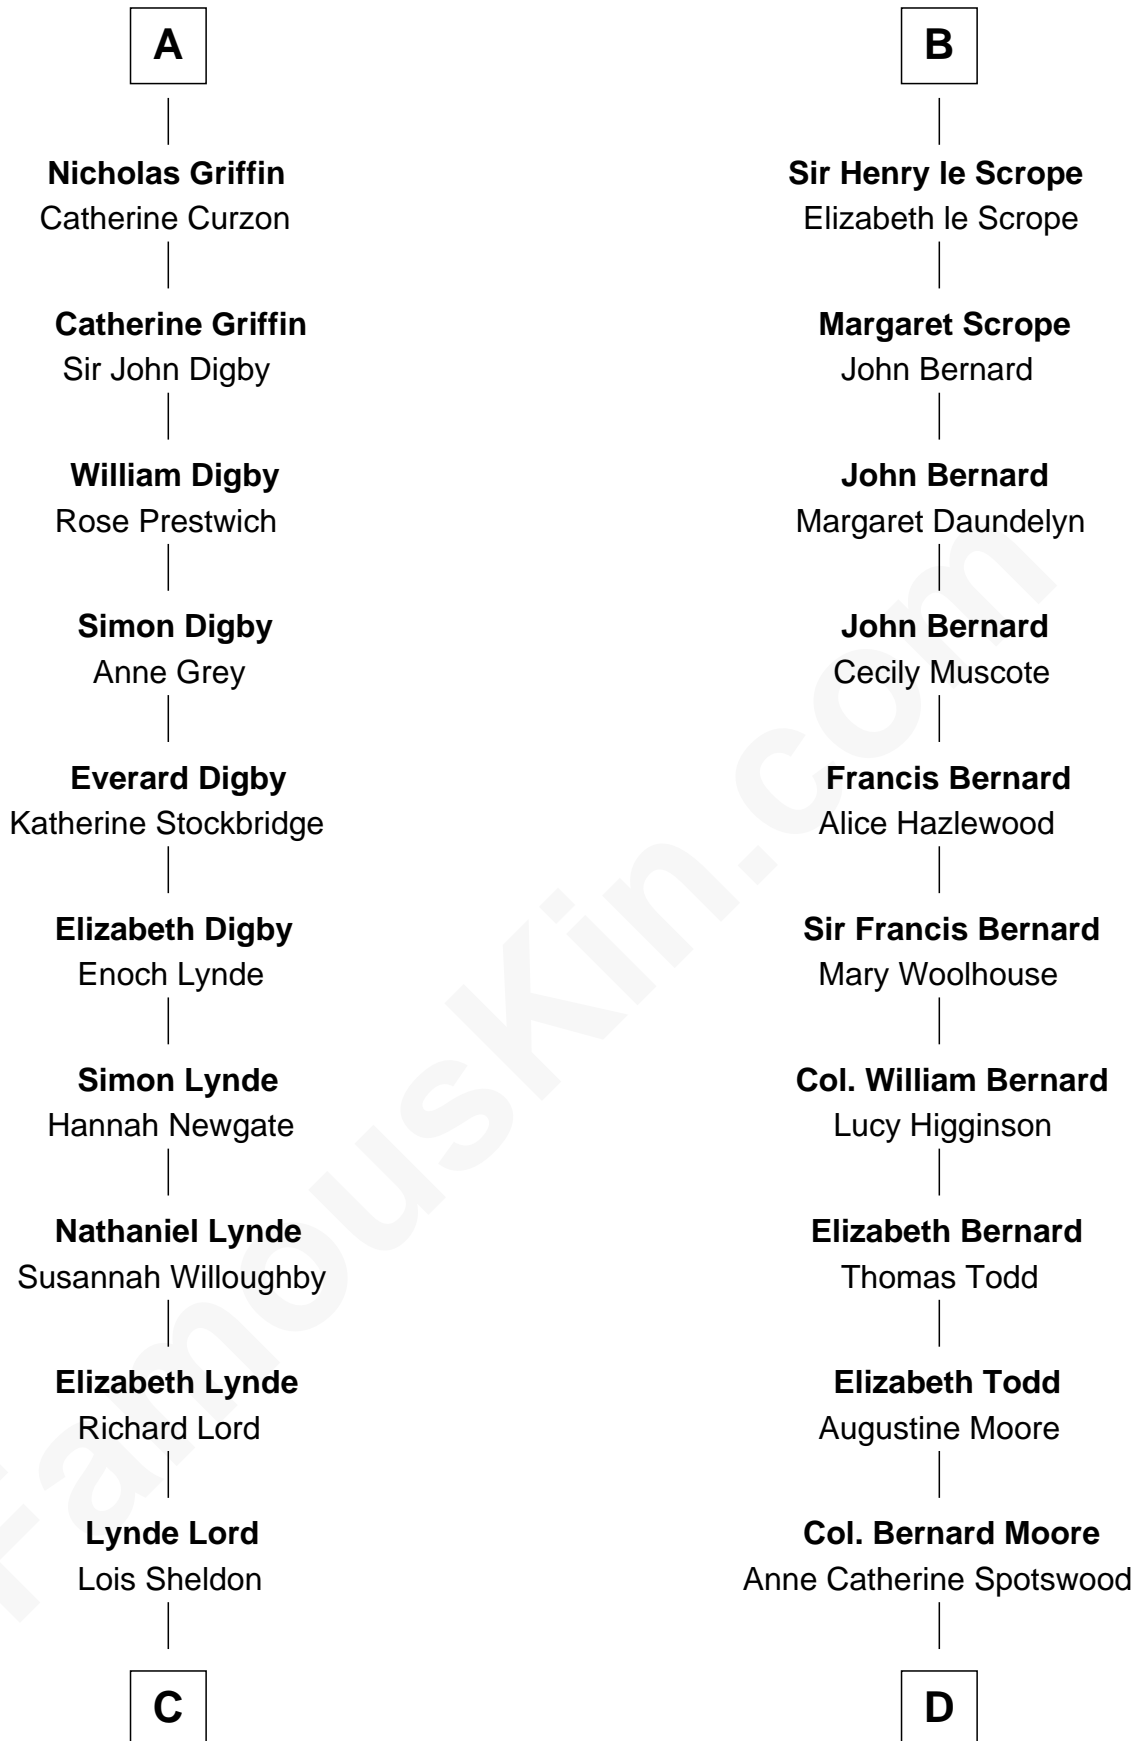

FamousKin.com Relationship Chart of

J.P. Morgan

American Banker and Art Collector

20th cousin of

Helen Keller

Author and Activist

William de Braiose

Eva Marshal

Eve de Braiose
Sir William de Cantilupe

Joan de Cantilupe
Sir Henry de Hastings

Lora de Hastings
Thomas Latimer

Sir Warin le Latimer
Catherine de la Warre

Elizabeth le Latimer
Sir Thomas Griffin

Richard Griffin
Anna Chamberlain

Nicholas Griffin
Margaret Pilkington

A

Maud de Braose
Roger Mortimer

Sir Edmund Mortimer
Margaret de Fiennes

Iseult de Mortimer
Sir Hugh I de Audley

Alice de Audley
Sir Ralph de Neville

Sir John de Neville
Maude de Percy

Sir Ralph Neville
Margaret de Stafford

Margaret de Neville
Sir Richard Scrope

B

C

Lynde Lord

Mary Lyman

Mary Sheldon Lord

John Pierpont