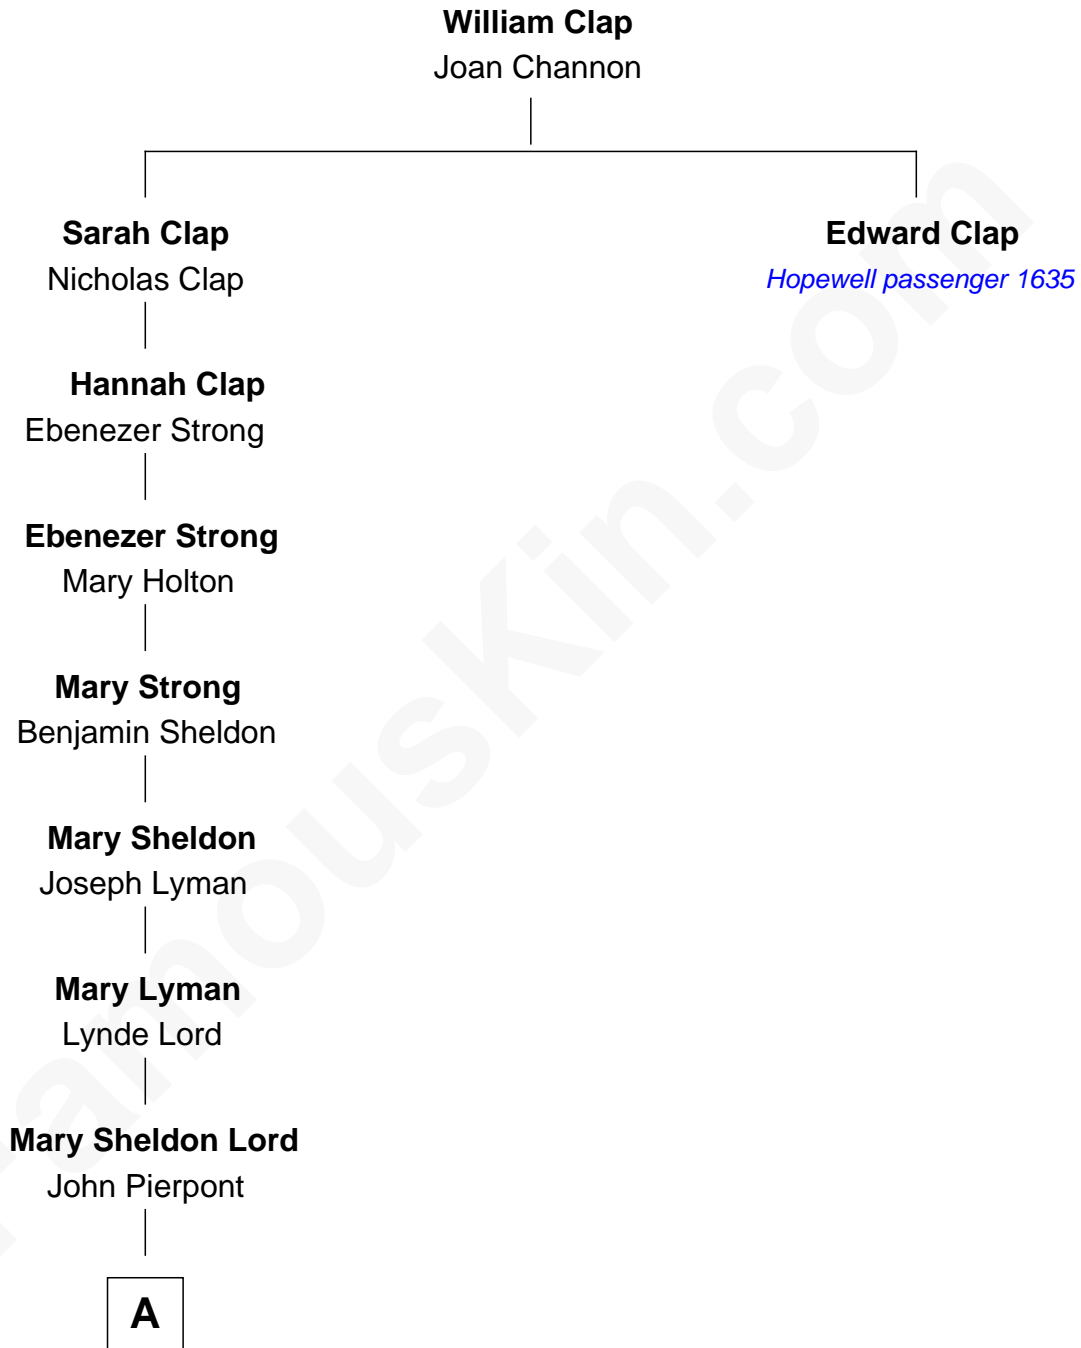

# FamousKin.com Relationship Chart of

**J.P. Morgan**

*American Banker and Art Collector*

6th great-grandnephew of

**Edward Clap**

*(c1609 - 1664/5) Hopewell passenger 1635*

**A**

Juliet Pierpont  
Junius Spencer Morgan