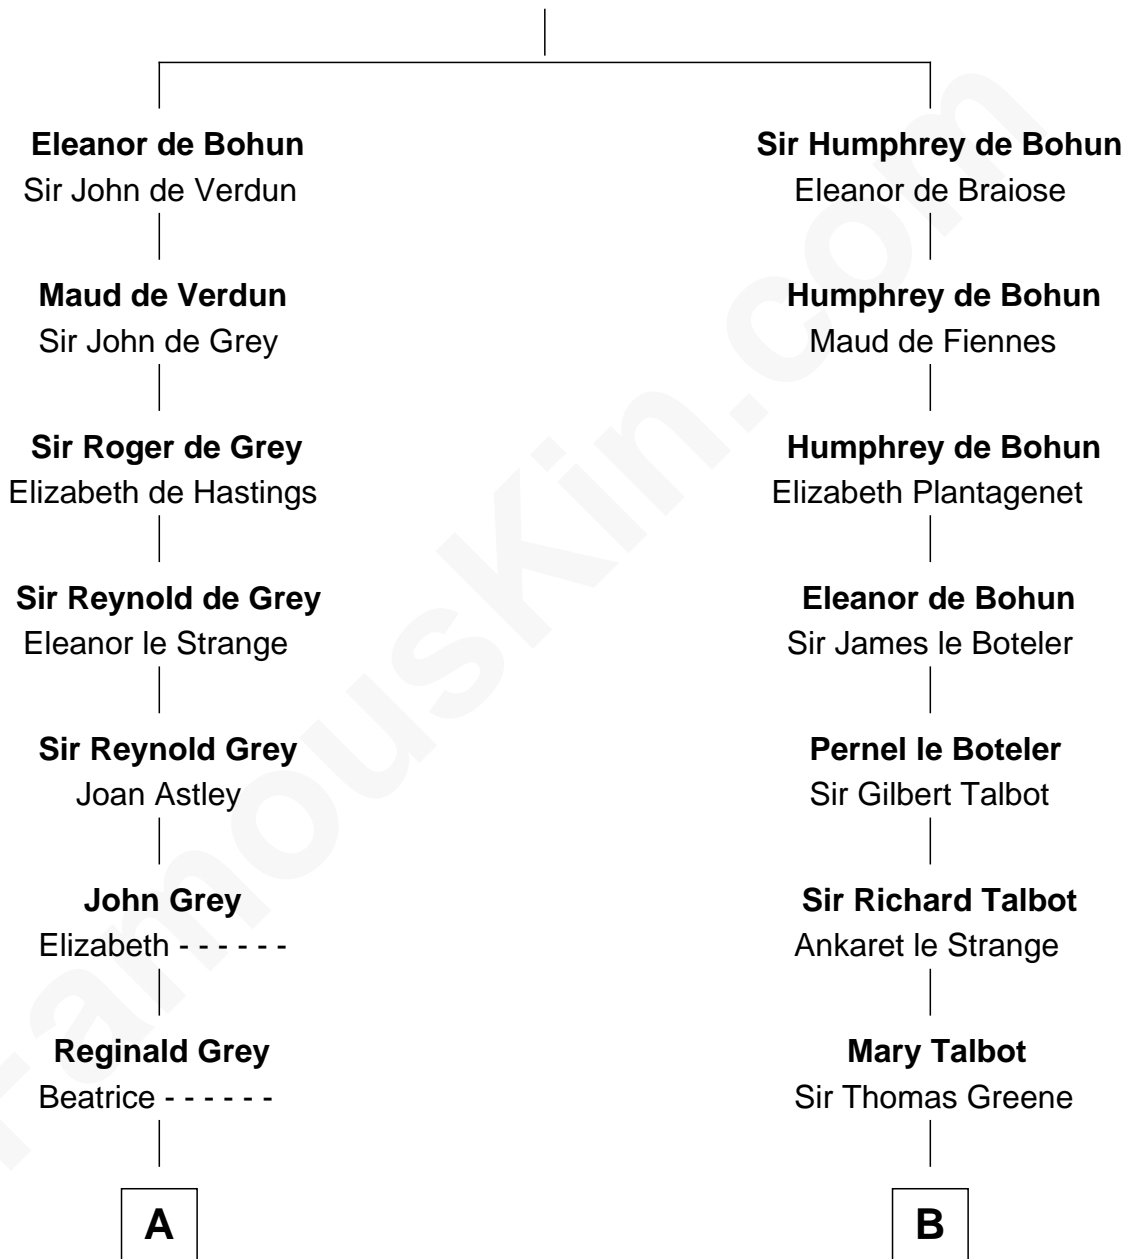

FamousKin.com Relationship Chart of

J.P. Morgan

American Banker and Art Collector

19th cousin 2 times removed of

Melvil Dewey

Inventor of the Dewey Decimal System

Sir Humphrey de Bohun

Maud of Eu

C

Mary Sheldon Lord

John Pierpont

Juliet Pierpont

Junius Spencer Morgan

J.P. Morgan

American Banker and Art Collector

D