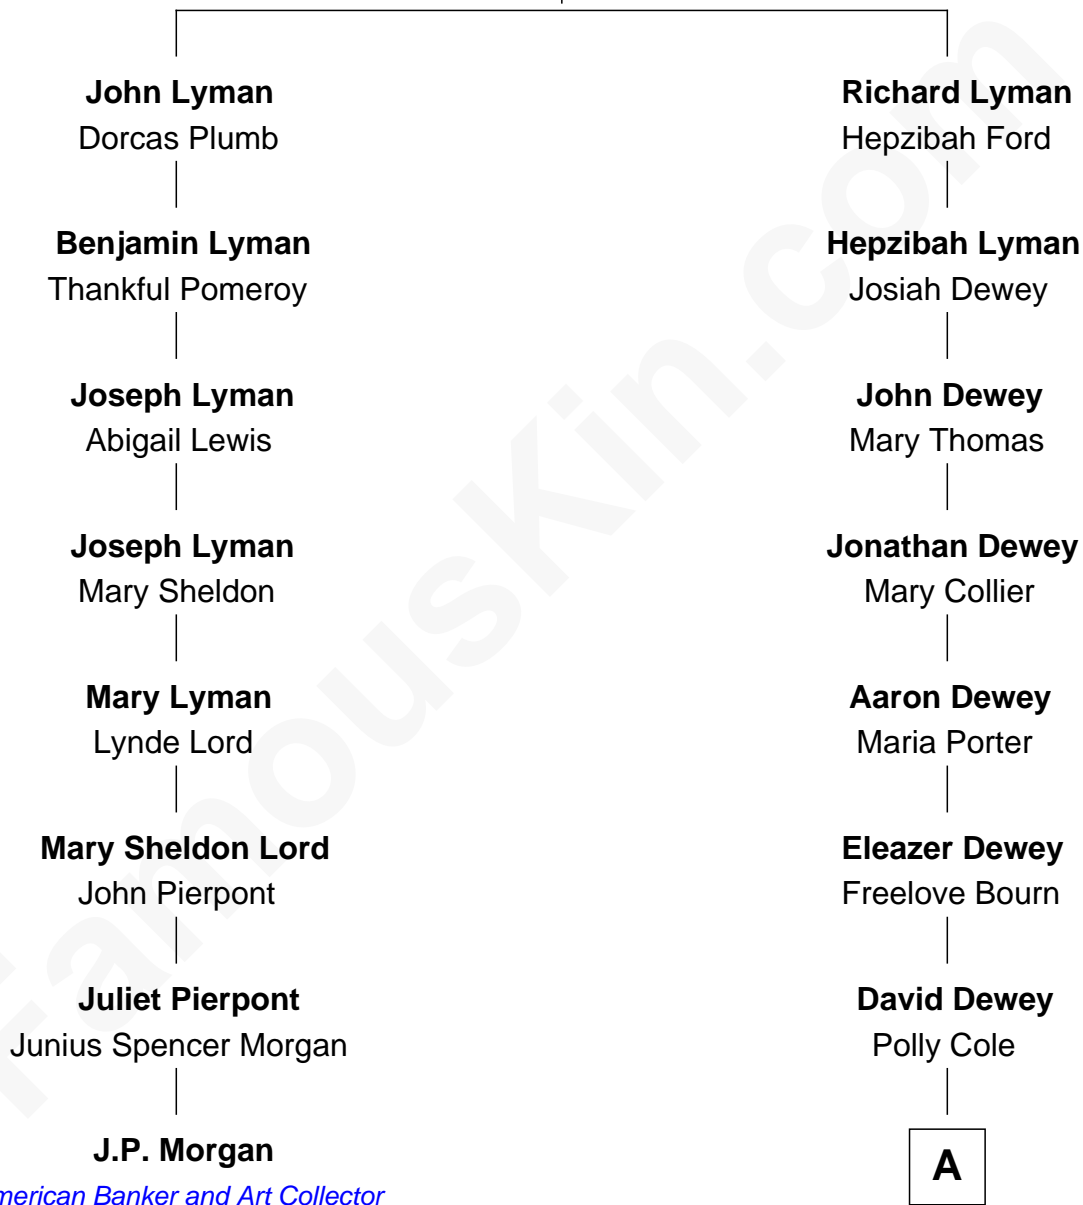

# FamousKin.com Relationship Chart of

**J.P. Morgan**

*American Banker and Art Collector*

7th cousin 1 time removed of

**Melvil Dewey**

*Inventor of the Dewey Decimal System*

**Richard Lyman**

Sarah - - - - -

FamousKin.com