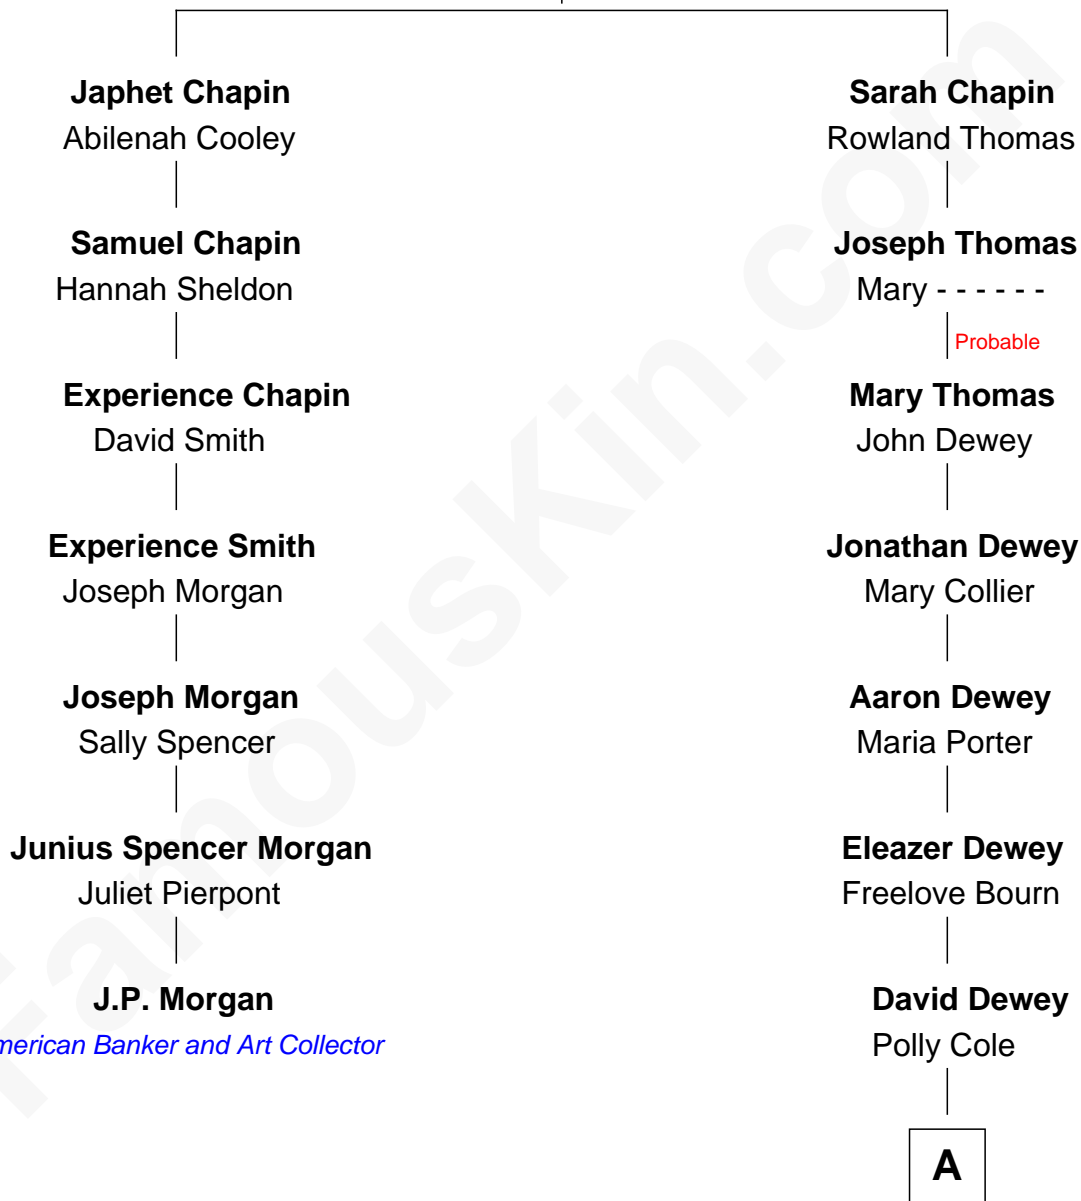

# FamousKin.com Relationship Chart of

**J.P. Morgan**

*American Banker and Art Collector*

6th cousin 2 times removed of

**Melvil Dewey**

*Inventor of the Dewey Decimal System*

**Samuel Chapin**

Cicely Penney

FamousKin.com