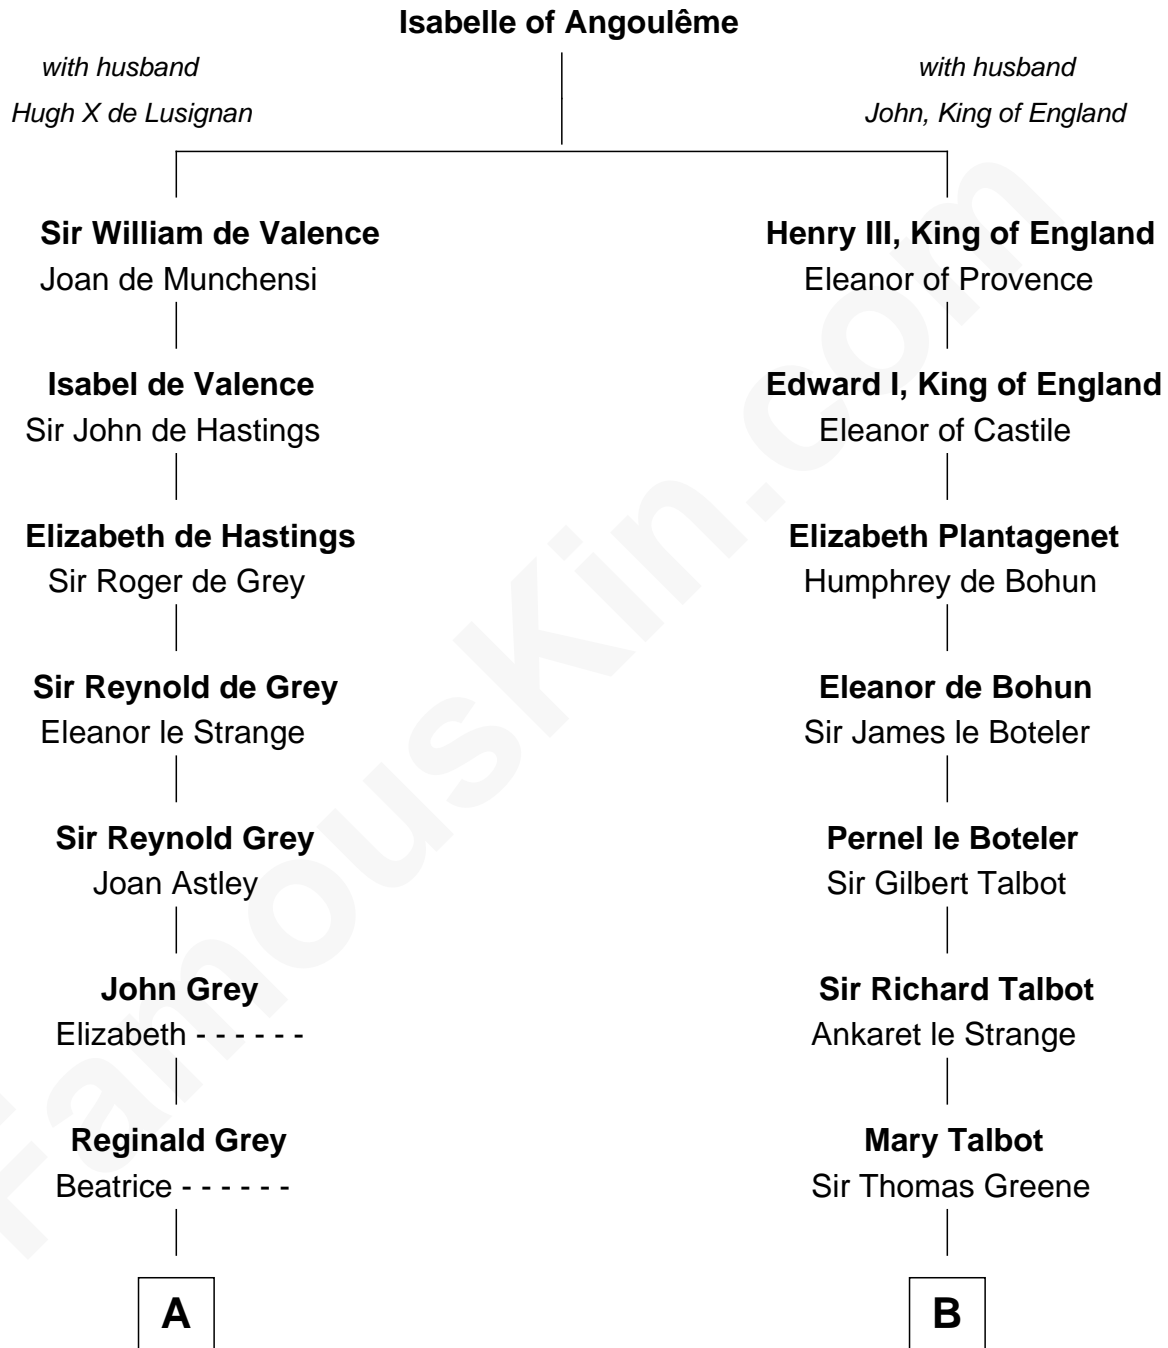

FamousKin.com Relationship Chart of

J.P. Morgan

American Banker and Art Collector

19th cousin 2 times removed of

Melvil Dewey

Inventor of the Dewey Decimal System

C

Mary Sheldon Lord