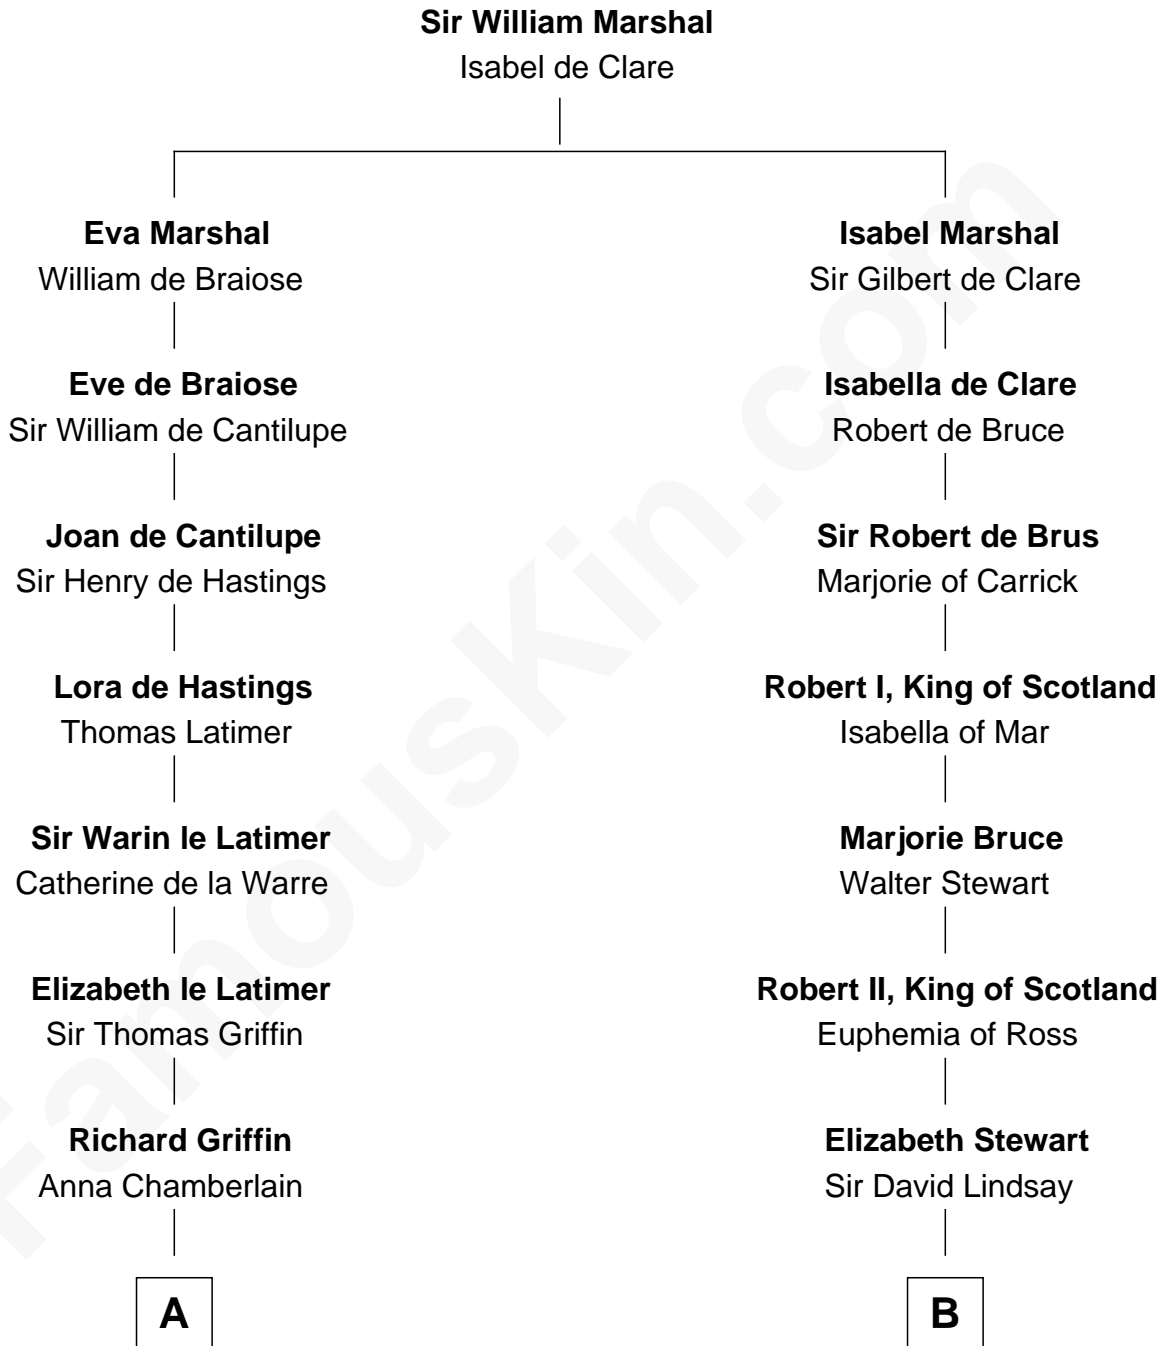

FamousKin.com Relationship Chart of

J.P. Morgan

American Banker and Art Collector

17th cousin 4 times removed of

Philip Livingston

Signer of the Declaration of Independence

C

—
Lynde Lord
Lois Sheldon

—
Lynde Lord
Mary Lyman

—
Mary Sheldon Lord
John Pierpont

—
Juliet Pierpont
Junius Spencer Morgan

—
J.P. Morgan
American Banker and Art Collector

FamousKin.com