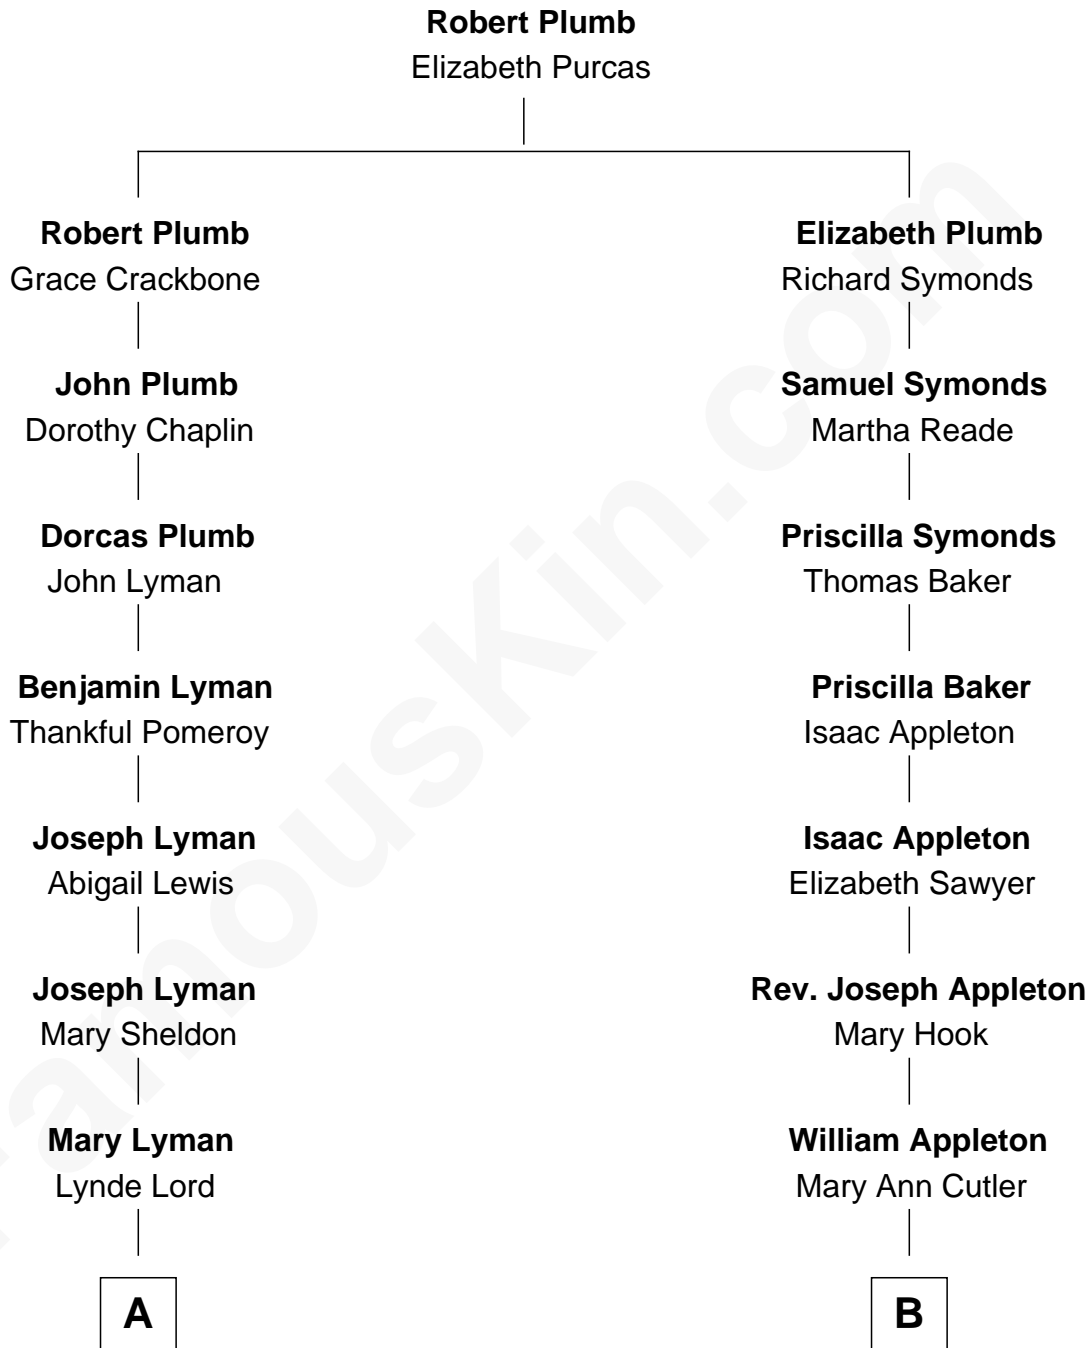

# FamousKin.com Relationship Chart of

**J.P. Morgan**

*American Banker and Art Collector*

9th cousin 1 time removed of

**Leverett Saltonstall**

*55th Governor of Massachusetts*

**A**

**Mary Sheldon Lord**

**Sarah Lawrence**

Peter Chardon Brooks

**Eleanor Brooks**

Richard Middlecott Saltonstall

**Leverett Saltonstall**

*55th Governor of Massachusetts*