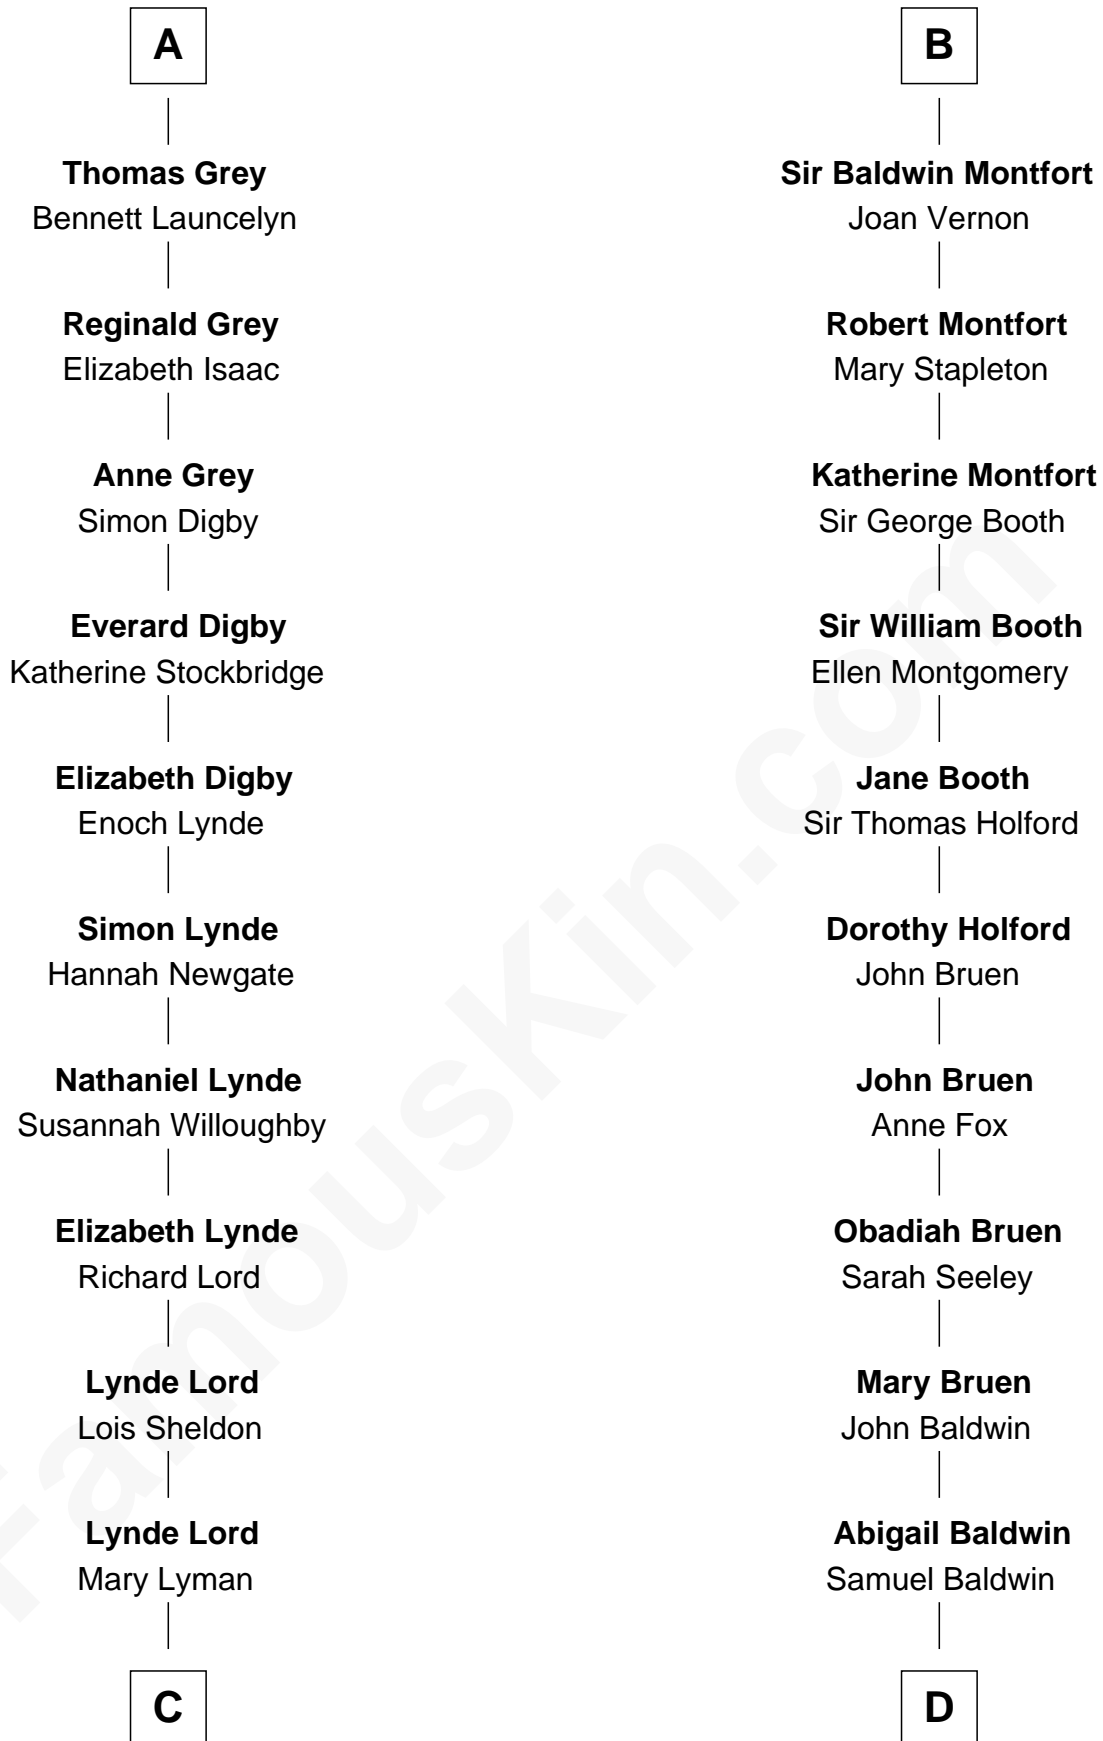

# FamousKin.com Relationship Chart of

**J.P. Morgan**

*American Banker and Art Collector*

19th cousin of

**Abraham Baldwin**

*Signer of the U.S. Constitution*

**Sir Humphrey de Bohun**

Maud of Eu

**C**

**Mary Sheldon Lord**

John Pierpont

**Juliet Pierpont**

Junius Spencer Morgan

**J.P. Morgan**

*American Banker and Art Collector*

**D**

**Timothy Baldwin**

Bathsheba Stone

**Michael Baldwin**

Lucy Dudley

**Abraham Baldwin**

*Signer of the U.S. Constitution*

FamousKin.com