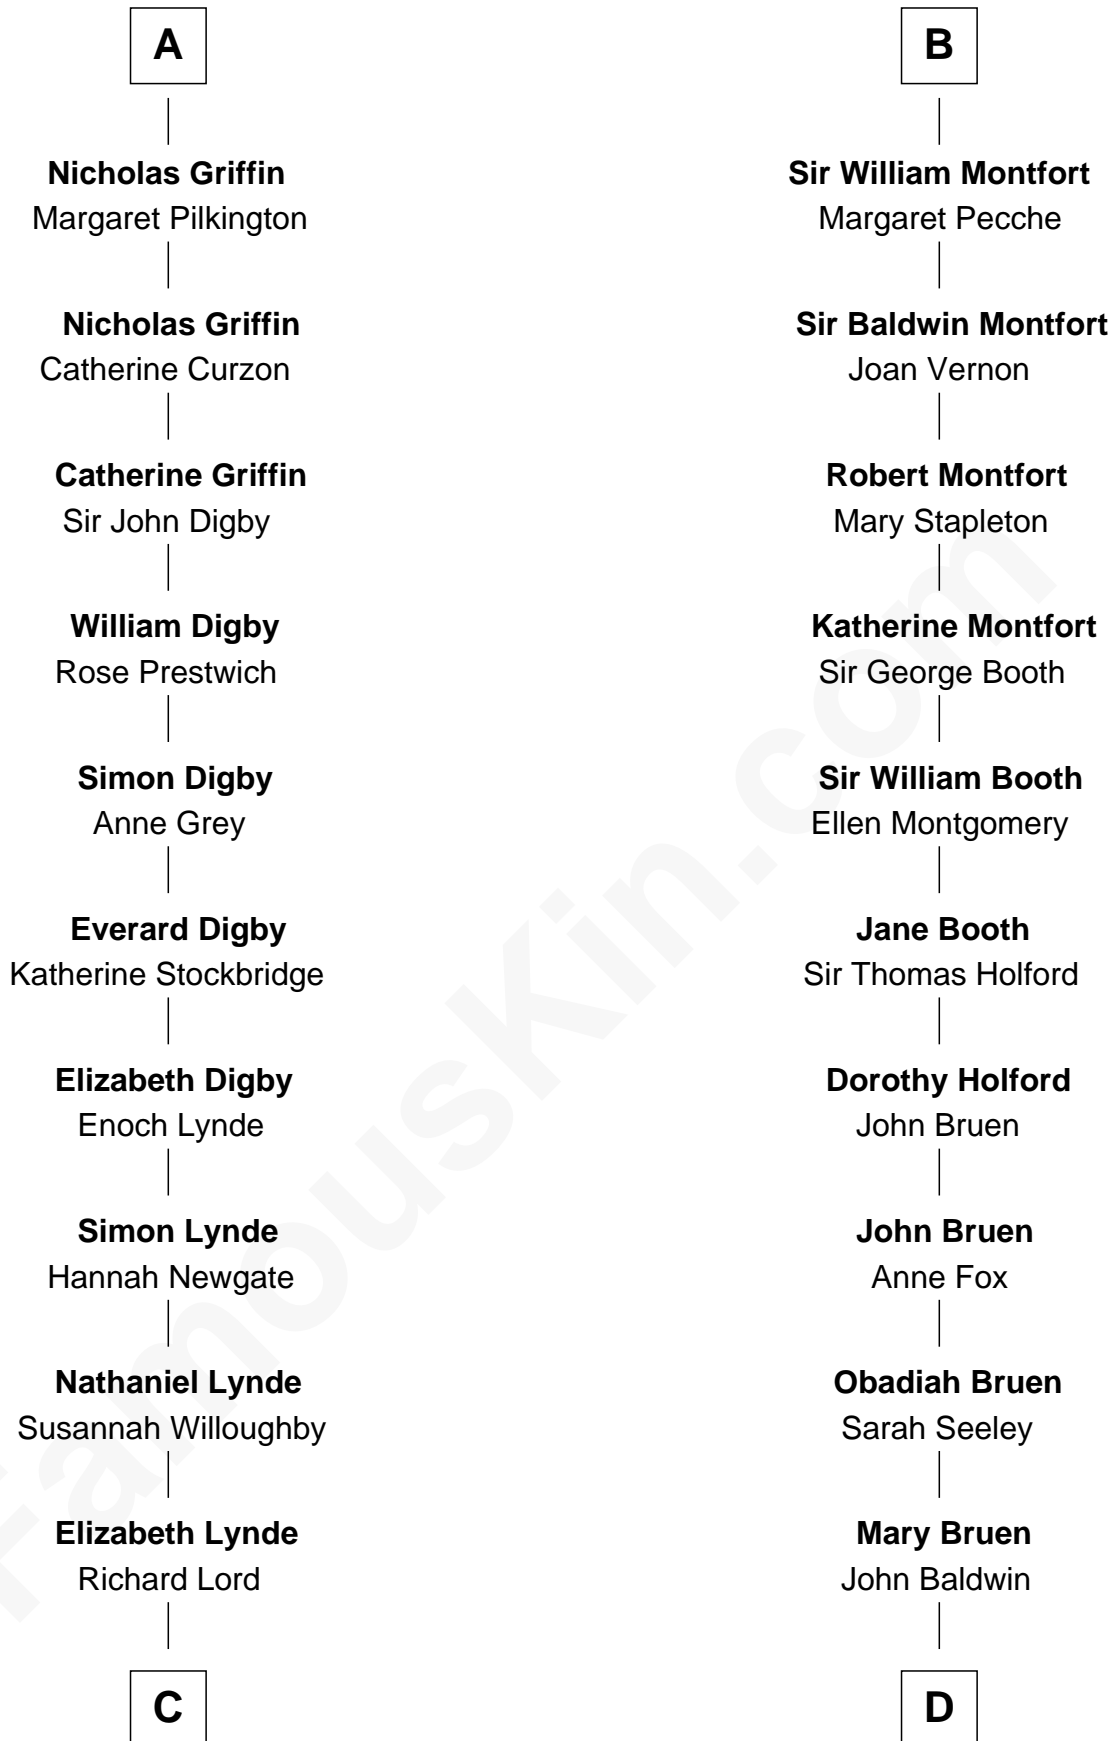

# FamousKin.com Relationship Chart of

**J.P. Morgan**

*American Banker and Art Collector*

20th cousin 1 time removed of

**Abraham Baldwin**

*Signer of the U.S. Constitution*

**Sir William Marshal**

Isabel de Clare

**C**

**Lynde Lord**  
Lois Sheldon

**Lynde Lord**  
Mary Lyman

**Mary Sheldon Lord**  
John Pierpont

**Juliet Pierpont**  
Junius Spencer Morgan

**J.P. Morgan**  
*American Banker and Art Collector*

**D**

**Abigail Baldwin**  
Samuel Baldwin

**Timothy Baldwin**  
Bathsheba Stone

**Michael Baldwin**  
Lucy Dudley

**Abraham Baldwin**  
*Signer of the U.S. Constitution*