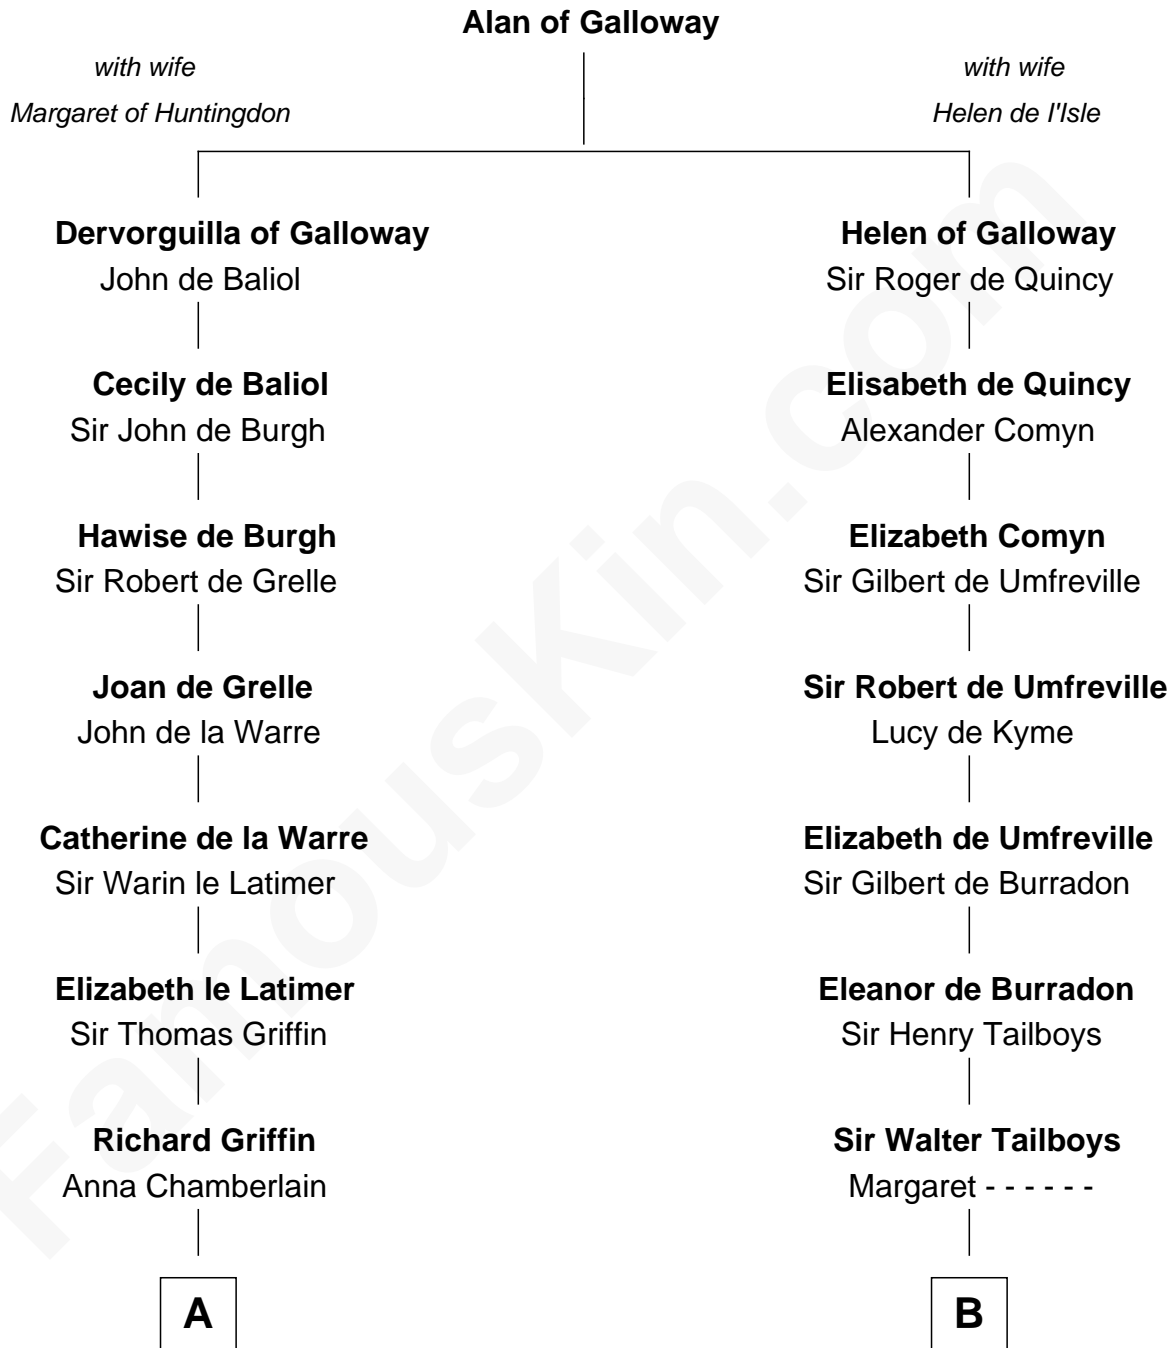

FamousKin.com

Relationship Chart of

J.P. Morgan

American Banker and Art Collector

19th cousin 2 times removed of

Charles Carroll

Signer of the Declaration of Independence

C

Lynde Lord
Lois Sheldon

Lynde Lord
Mary Lyman

Mary Sheldon Lord
John Pierpont

Juliet Pierpont
Junius Spencer Morgan

J.P. Morgan
American Banker and Art Collector

D

Jane Sewall
Clement Brooke

Elizabeth Brooke
Charles Carroll