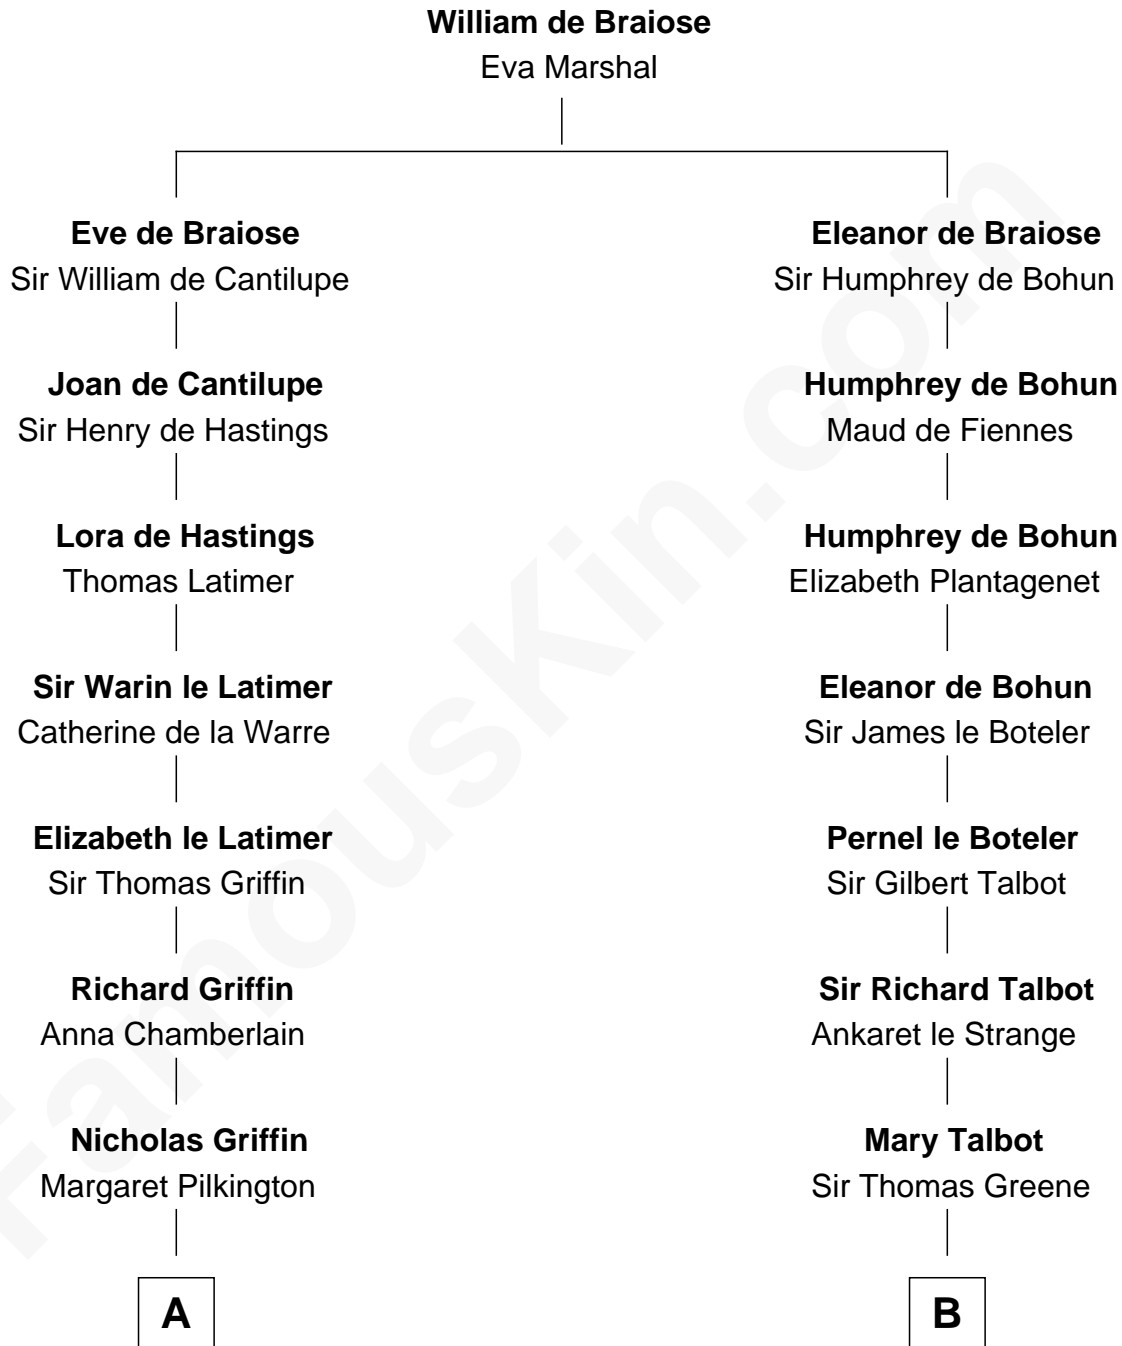

FamousKin.com Relationship Chart of

J.P. Morgan

American Banker and Art Collector

18th cousin 2 times removed of

Charles Carroll

Signer of the Declaration of Independence

C

Lynde Lord
Mary Lyman

Mary Sheldon Lord
John Pierpont

Juliet Pierpont
Junius Spencer Morgan

J.P. Morgan
American Banker and Art Collector

D

Elizabeth Brooke
Charles Carroll

Charles Carroll
Signer of Declaration of Independence

FamousKin.com