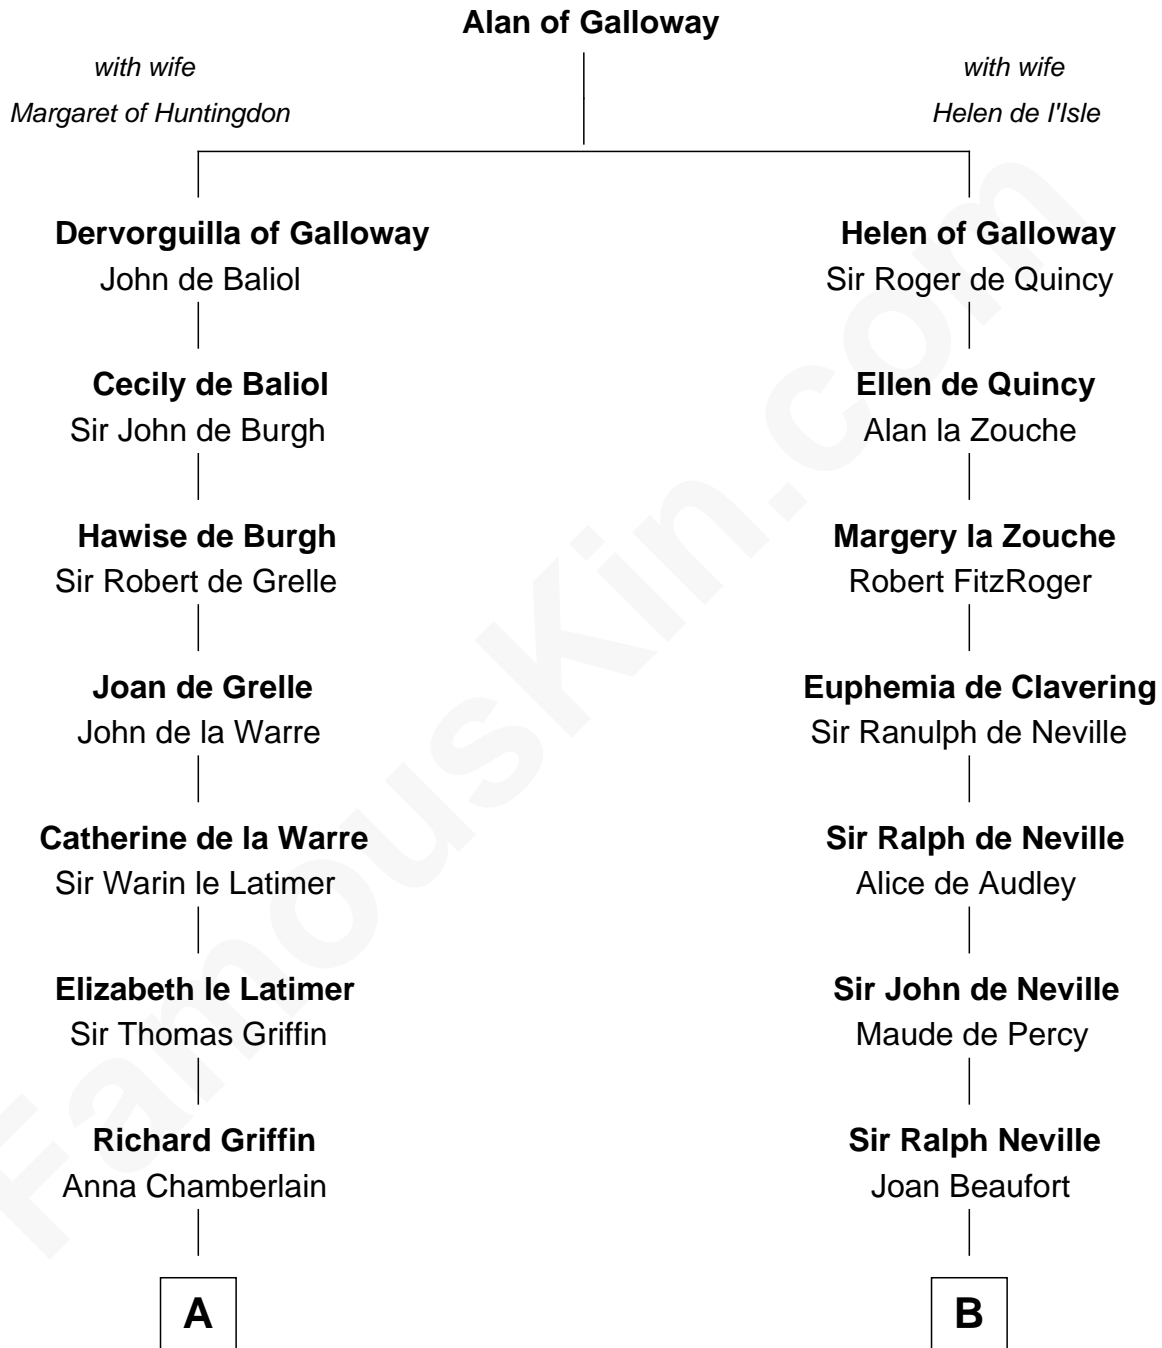

FamousKin.com Relationship Chart of

J.P. Morgan

American Banker and Art Collector

17th cousin 4 times removed of

Daniel Carroll

Signer of the U.S. Constitution

C

—
Lynde Lord
Lois Sheldon

—
Lynde Lord
Mary Lyman

—
Mary Sheldon Lord
John Pierpont

—
Juliet Pierpont
Junius Spencer Morgan

—
J.P. Morgan
American Banker and Art Collector

FamousKin.com