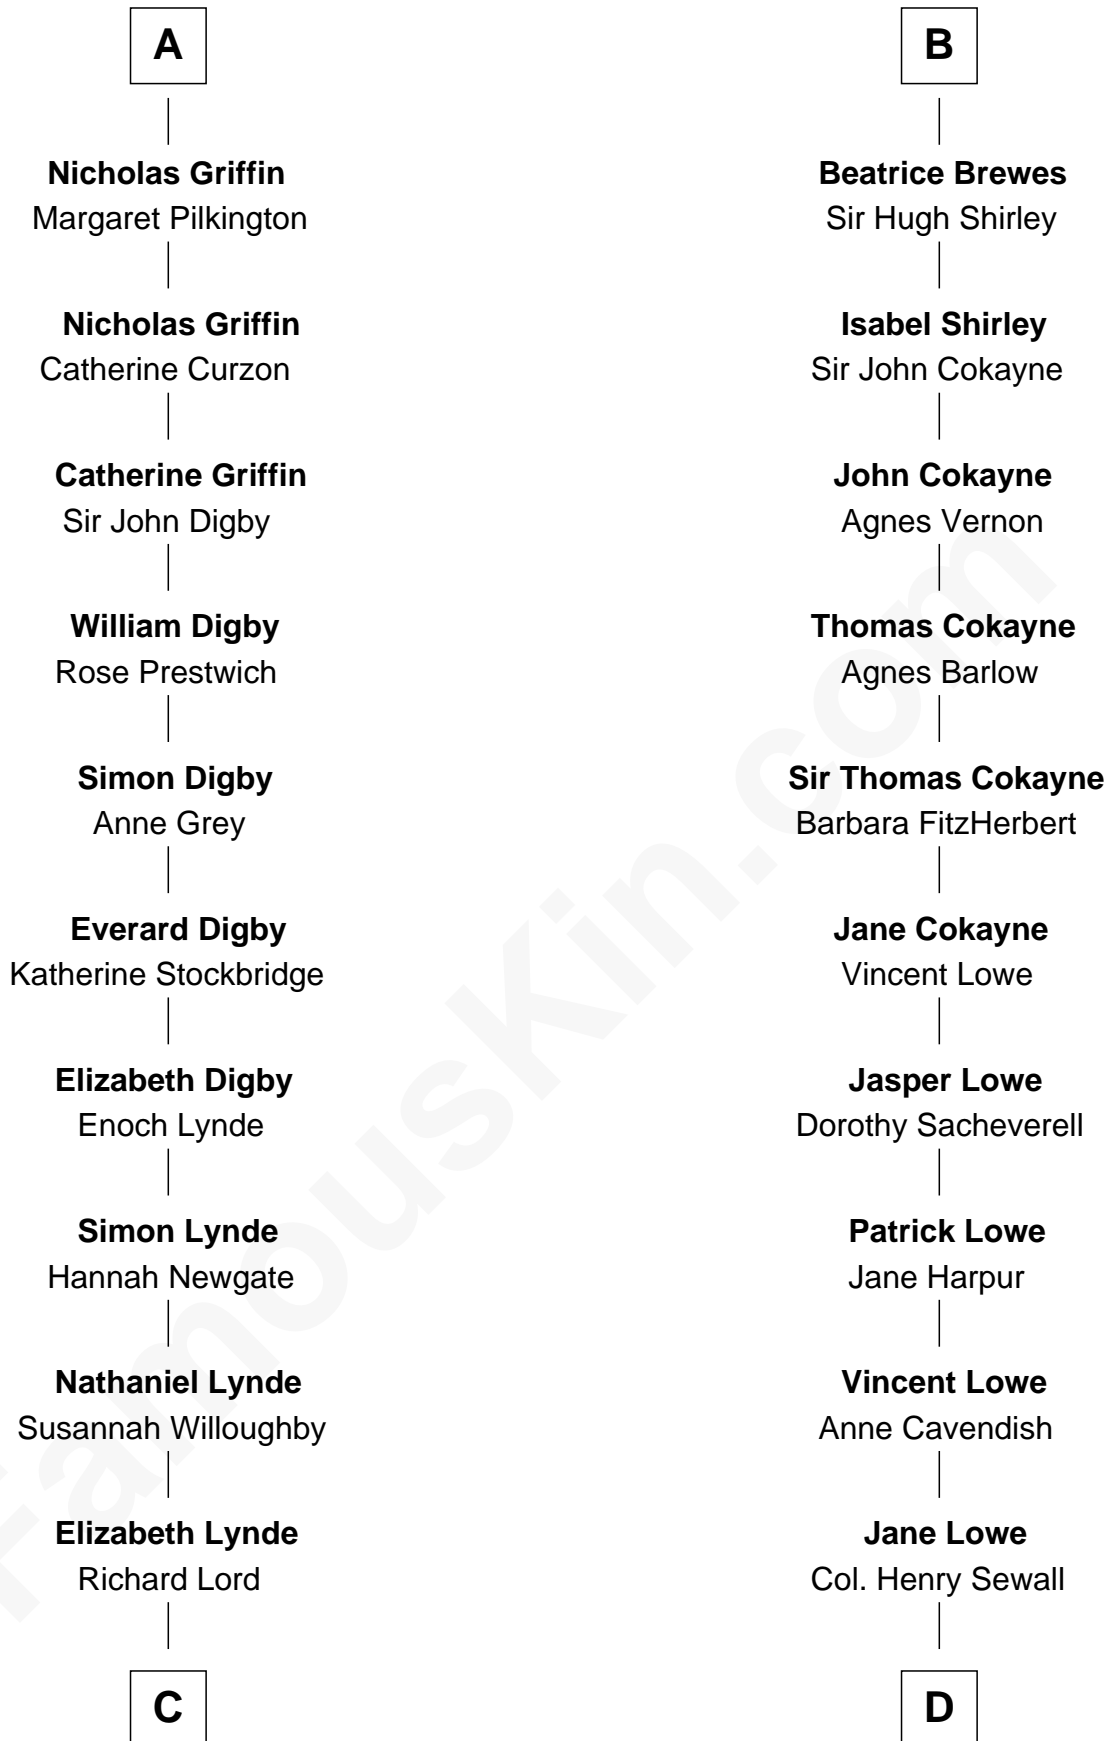

FamousKin.com Relationship Chart of

J.P. Morgan

American Banker and Art Collector

20th cousin 1 time removed of

Daniel Carroll

Signer of the U.S. Constitution

Henry of Huntingdon

Ada de Warenne

C

Lynde Lord
Lois Sheldon

Lynde Lord
Mary Lyman

Mary Sheldon Lord
John Pierpont

Juliet Pierpont
Junius Spencer Morgan

J.P. Morgan
American Banker and Art Collector

D

Elizabeth Sewall
William Digges

Anne Digges
Henry Darnall

Eleanor Darnall
Daniel Carroll

Daniel Carroll
Signer of the U.S. Constitution