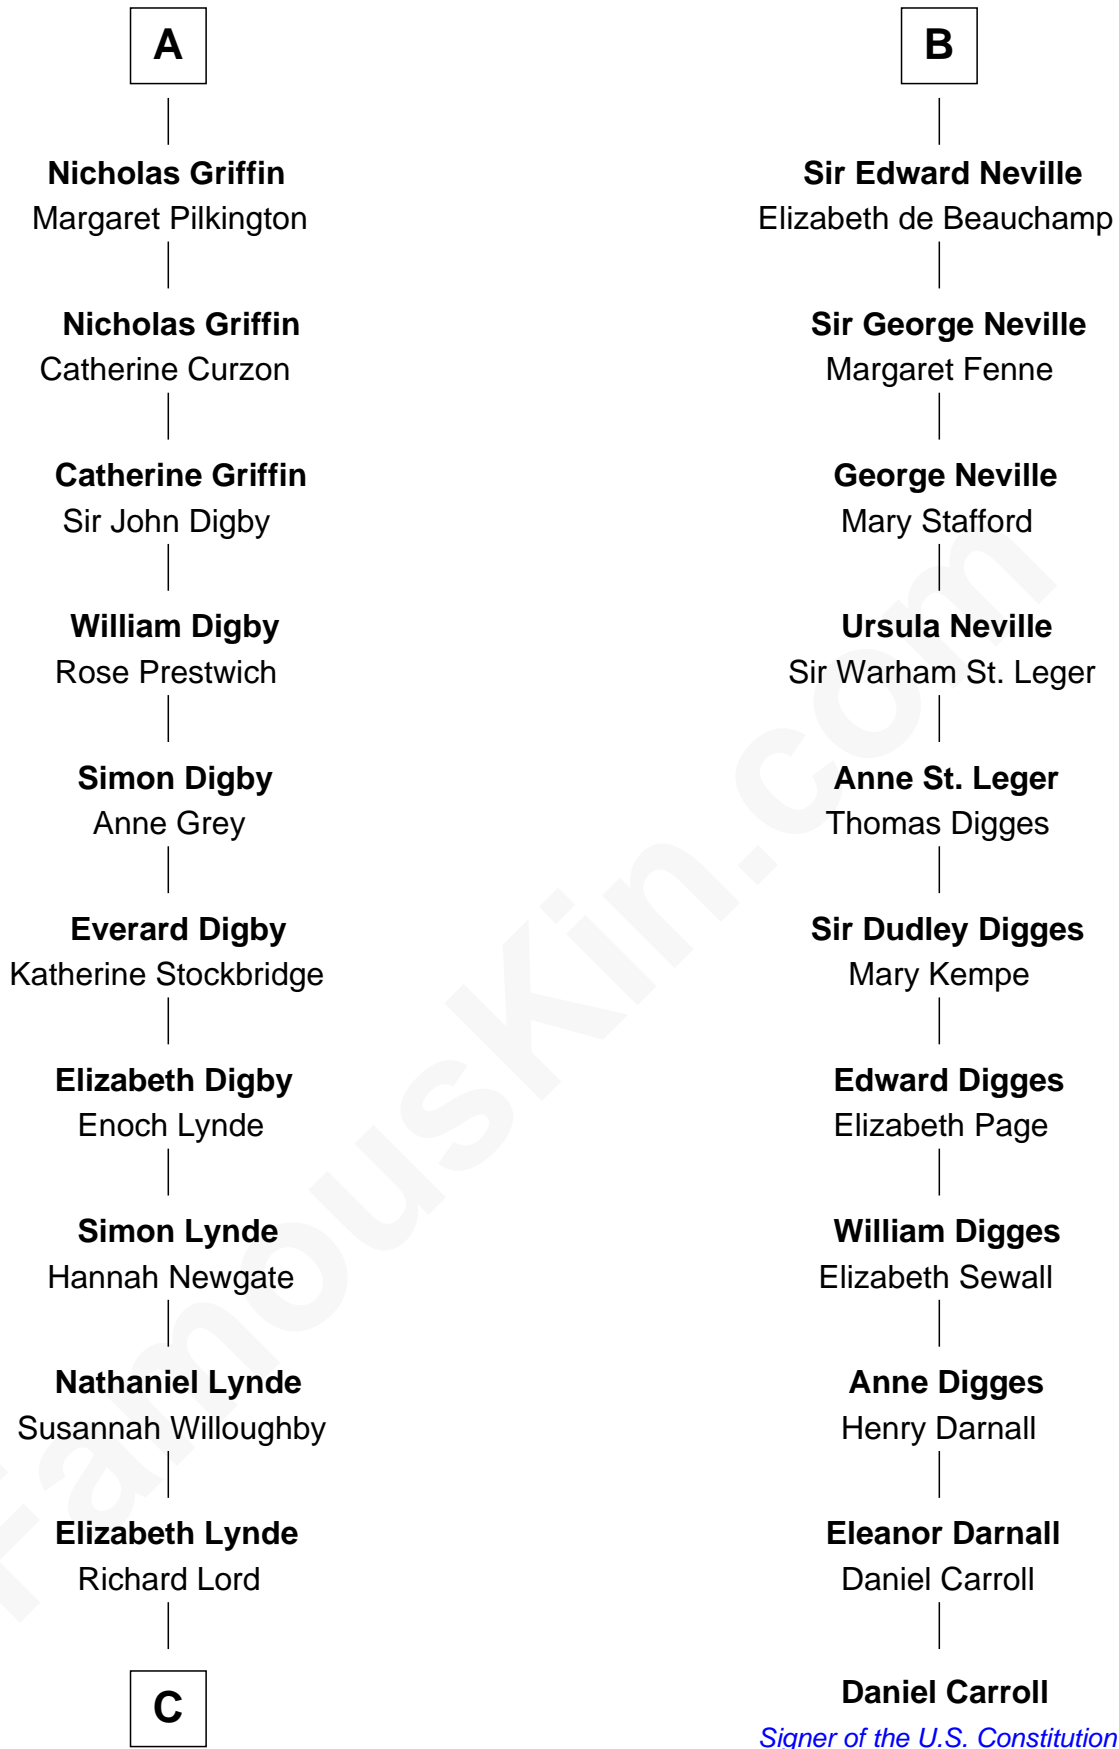

FamousKin.com Relationship Chart of

J.P. Morgan

American Banker and Art Collector

17th cousin 4 times removed of

Daniel Carroll

Signer of the U.S. Constitution

C

—
Lynde Lord
Lois Sheldon

—
Lynde Lord
Mary Lyman

—
Mary Sheldon Lord
John Pierpont

—
Juliet Pierpont
Junius Spencer Morgan

—
J.P. Morgan
American Banker and Art Collector

FamousKin.com