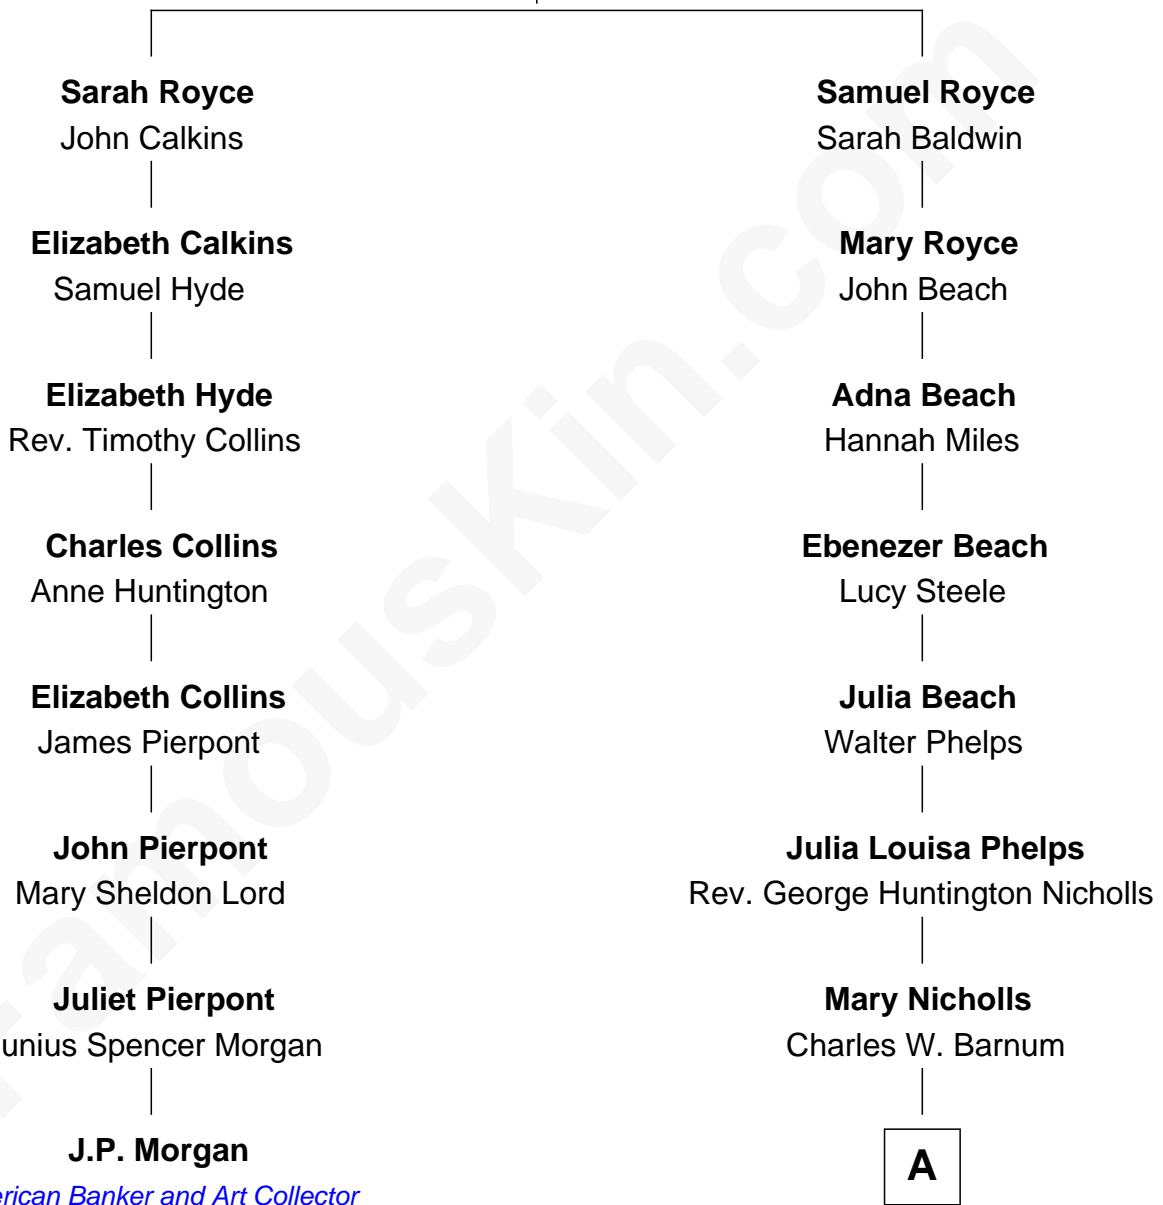

FamousKin.com Relationship Chart of

J.P. Morgan

American Banker and Art Collector

7th cousin 3 times removed of

Treat Williams

TV & Movie Actor

Robert Royce

Mary - - - - -

A

Richard Nicholls Barnum

Marian Hutchison Cocks

Eleanor Barnum

Treat Payne Andrew

Marian Andrew

Richard Norman Williams

Treat Williams