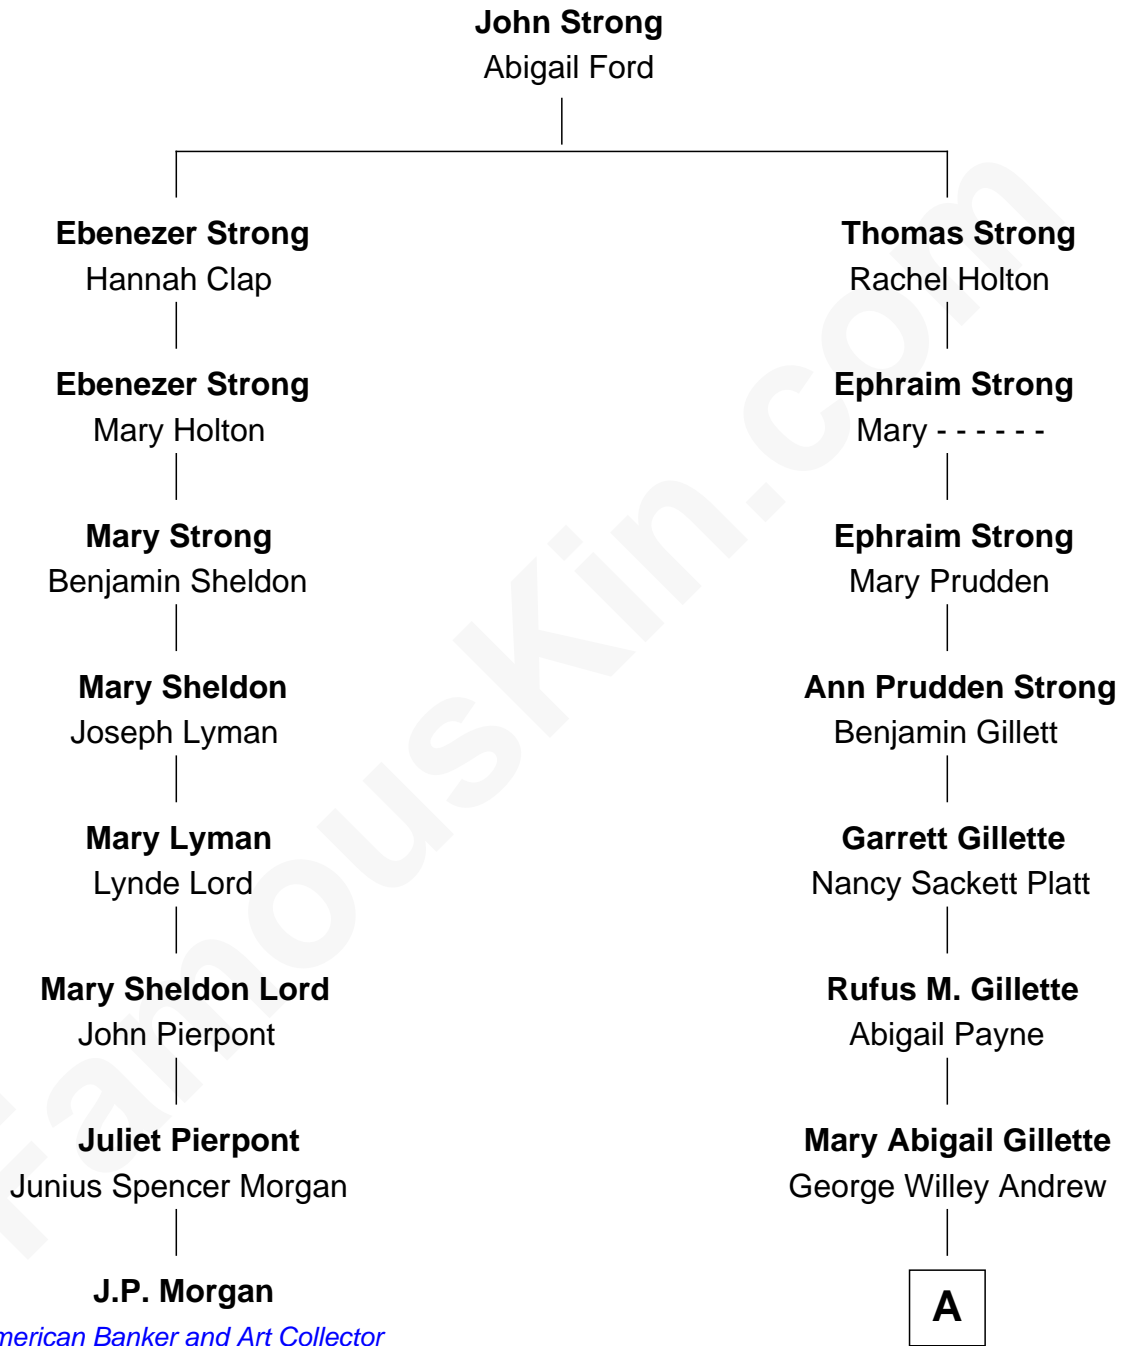

FamousKin.com Relationship Chart of

J.P. Morgan

American Banker and Art Collector

7th cousin 2 times removed of

Treat Williams

TV & Movie Actor

A

Treat Payne Andrew

Eleanor Barnum

Marian Andrew

Richard Norman Williams

Treat Williams

TV & Movie Actor

FamousKin.com