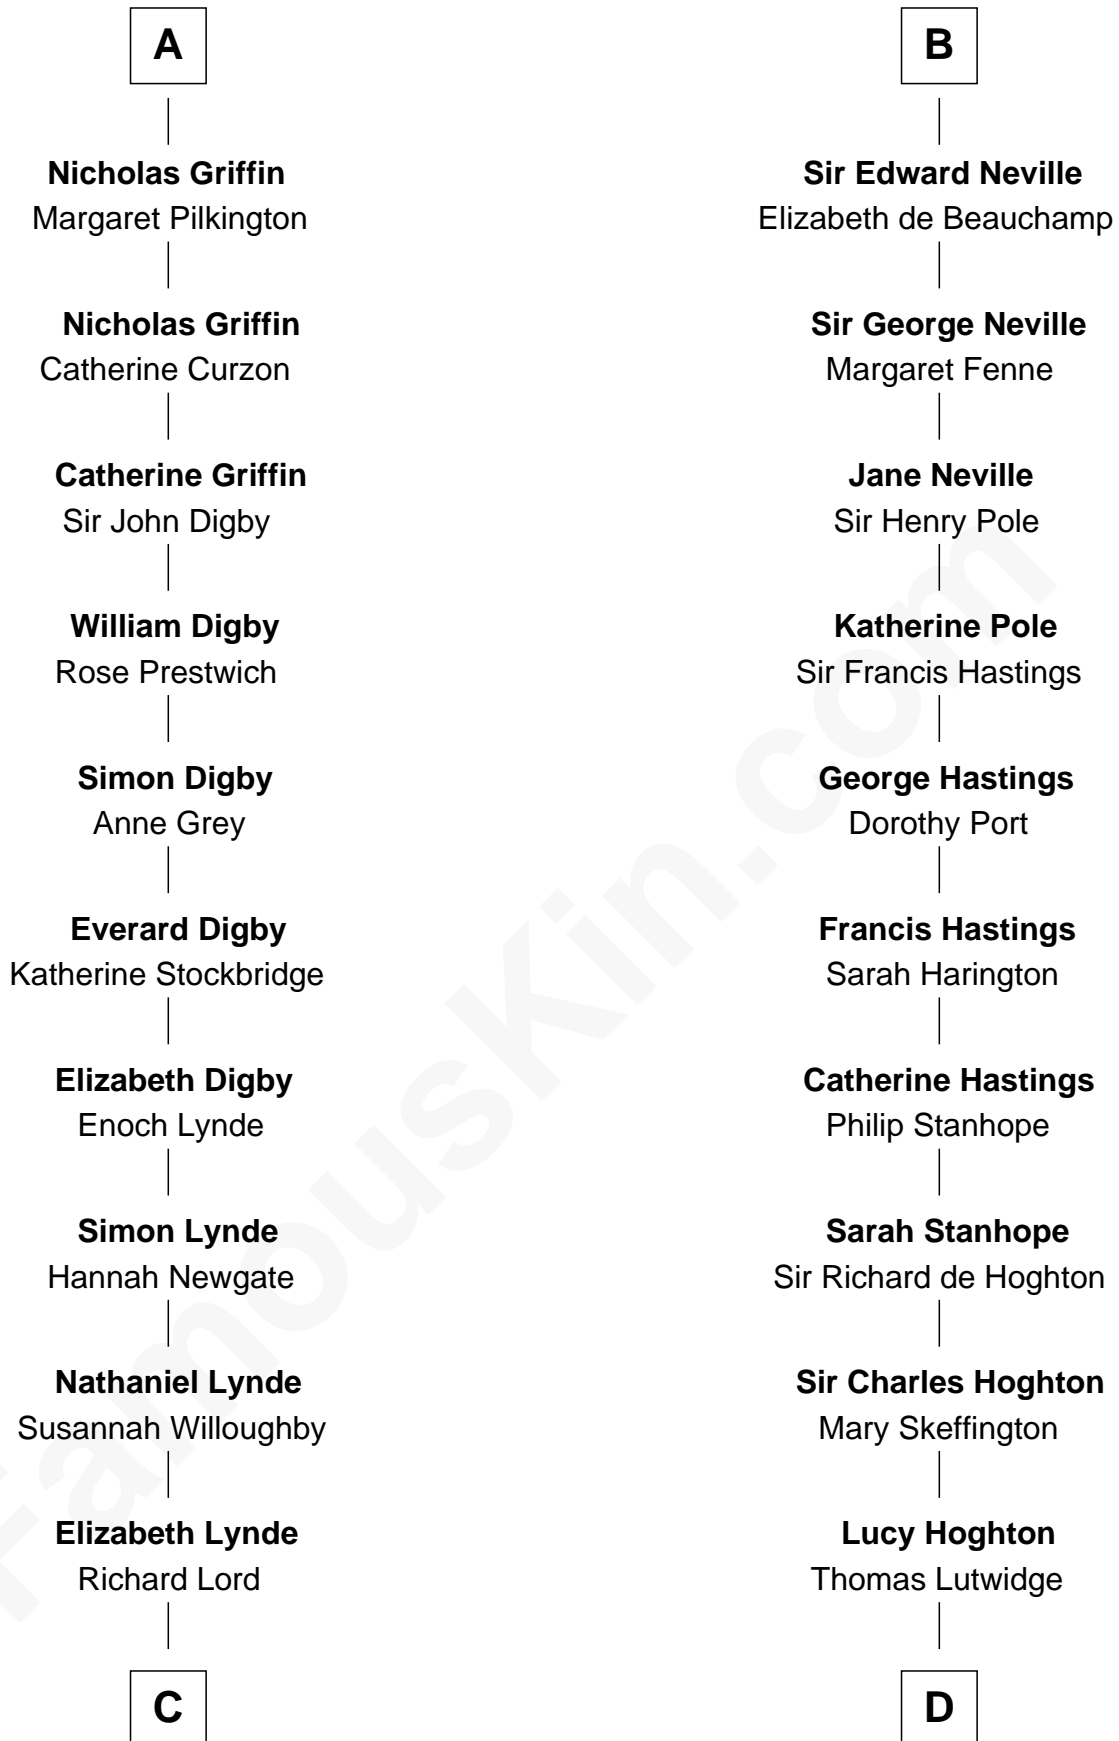

# FamousKin.com Relationship Chart of

**J.P. Morgan**

*American Banker and Art Collector*

20th cousin 1 time removed of

**Lewis Carroll**

*Author of Alice in Wonderland*

**Alan of Galloway**

*with wife  
Margaret of Huntingdon*

Sir Ranulph de Neville

**Catherine de la Warre**

Sir Warin le Latimer

**Sir Ralph de Neville**

Alice de Audley

**Elizabeth le Latimer**

Sir Thomas Griffin

**Sir John de Neville**

Maude de Percy

**Richard Griffin**

Anna Chamberlain

**Sir Ralph Neville**

Joan Beaufort

**A**

**B**

**C**