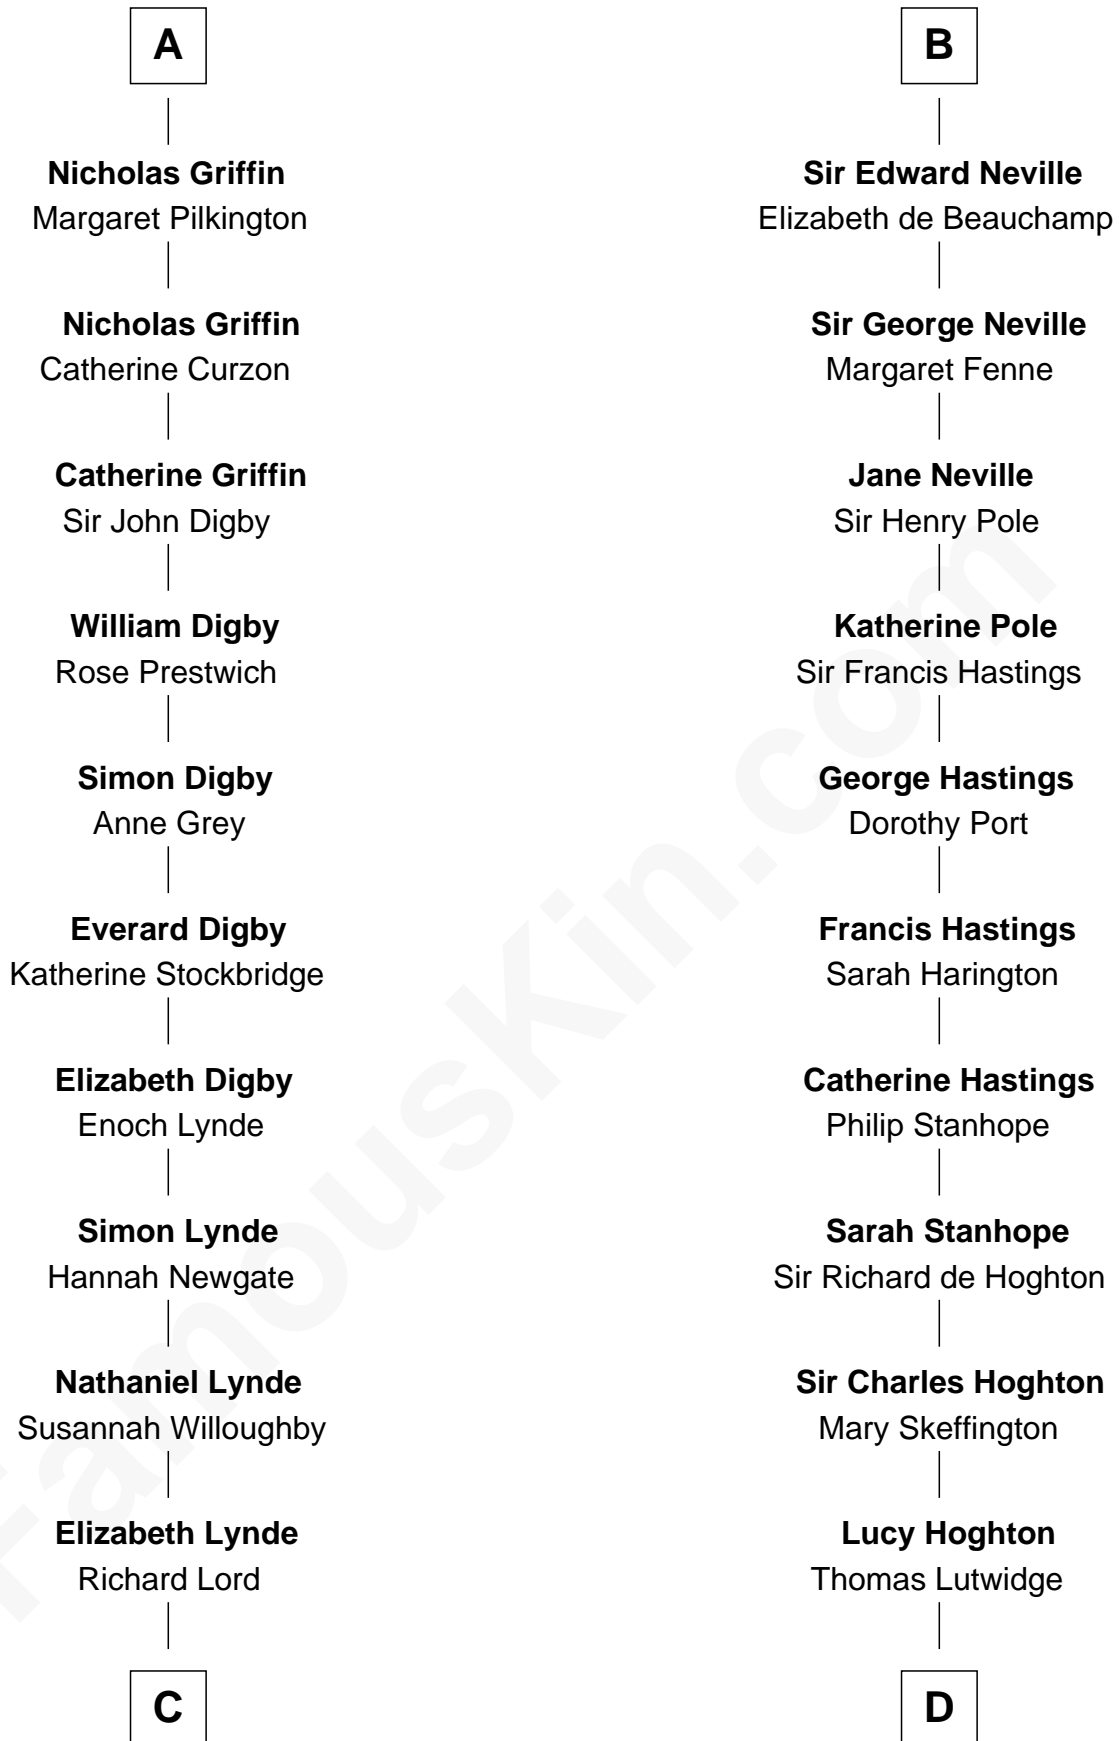

FamousKin.com Relationship Chart of

J.P. Morgan

American Banker and Art Collector

20th cousin 1 time removed of

Lewis Carroll

Author of Alice in Wonderland

C

Lynde Lord
Lois Sheldon