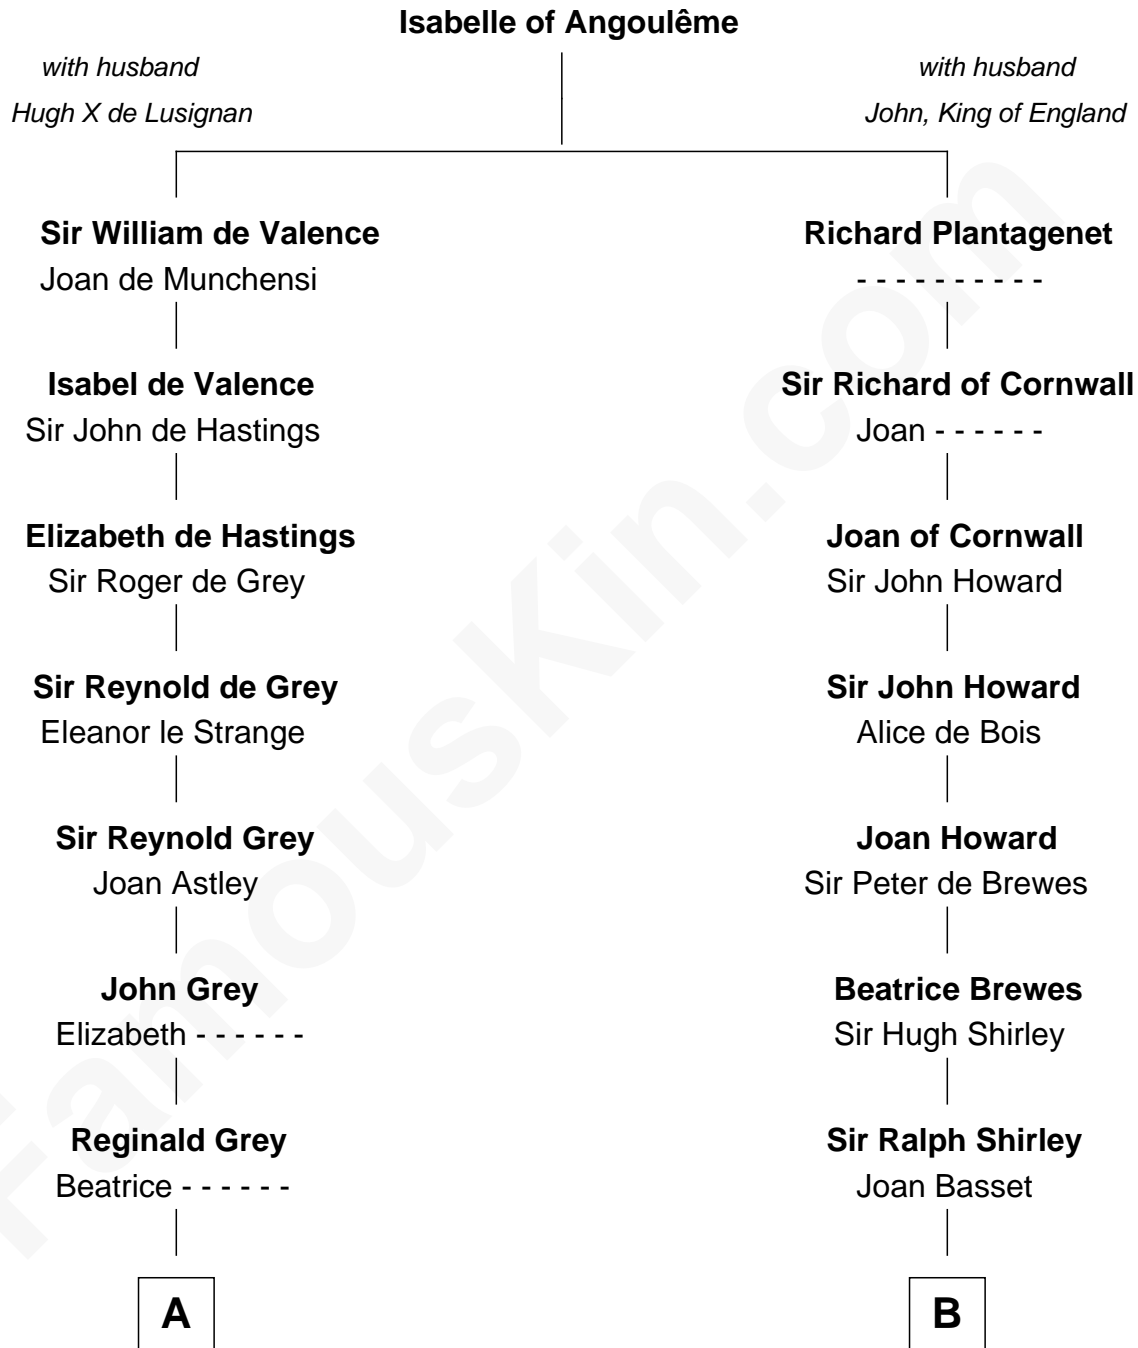

FamousKin.com Relationship Chart of

J.P. Morgan

American Banker and Art Collector

19th cousin 1 time removed of

Eugene Foss

45th Governor of Massachusetts

C

Mary Sheldon Lord