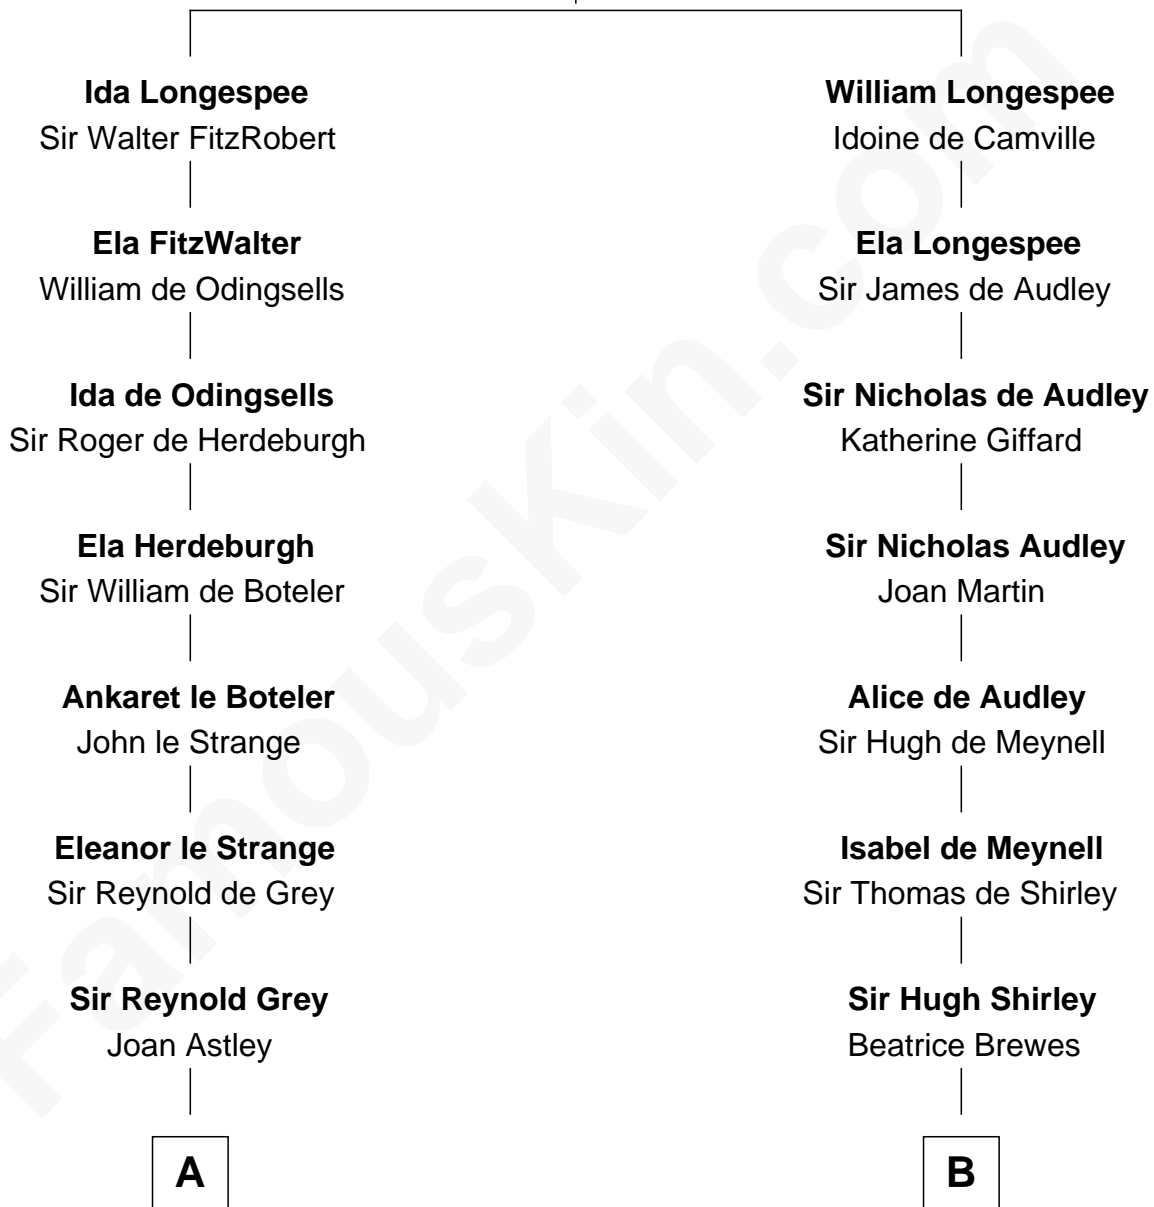

FamousKin.com Relationship Chart of

J.P. Morgan

American Banker and Art Collector

21st cousin of

Eugene Foss

45th Governor of Massachusetts

Sir William Longespee

Ela of Salisbury

C

Lynde Lord
Lois Sheldon

Lynde Lord
Mary Lyman

Mary Sheldon Lord
John Pierpont

Juliet Pierpont
Junius Spencer Morgan

J.P. Morgan
American Banker and Art Collector

D

Thankful Hawes
Col. Enoch Hallett

Susanna Hallett
Col. Heman Bangs

Amanda Bangs
Samuel Bartlett Foss

George Edmund Foss
Marcia Cordelia Noble

Eugene Foss
45th Governor of Massachusetts