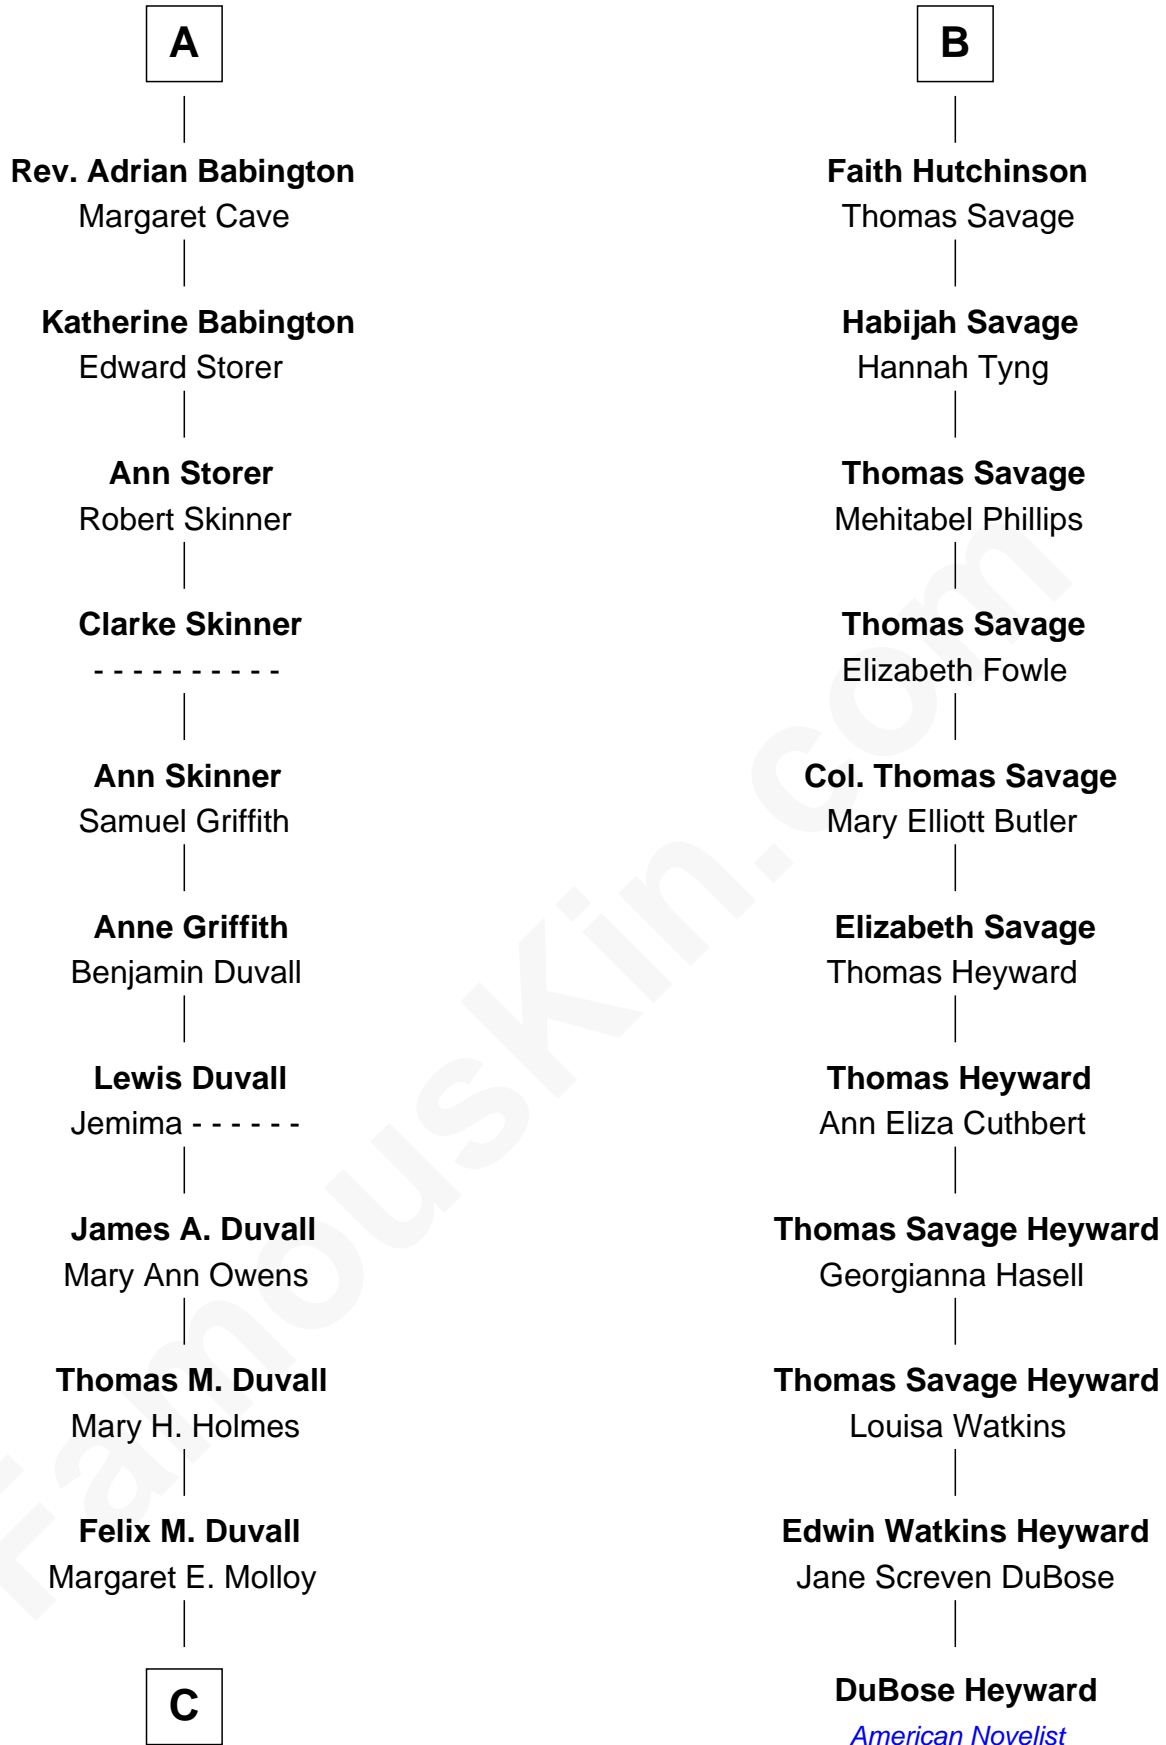

FamousKin.com

Relationship Chart of

John Dye

TV and Movie Actor - "Touched by an Angel"

17th cousin 3 times removed of

DuBose Heyward

Author of Porgy (Porgy & Bess)

Sir Walter Blount

Sancha de Ayala

C

—
Robert Louis Duvall

Edith Clara Tippet

—
John Louis Duvall

Irene Maree McMillen

—
Lynn Maree Duvall

Jim C. Dye