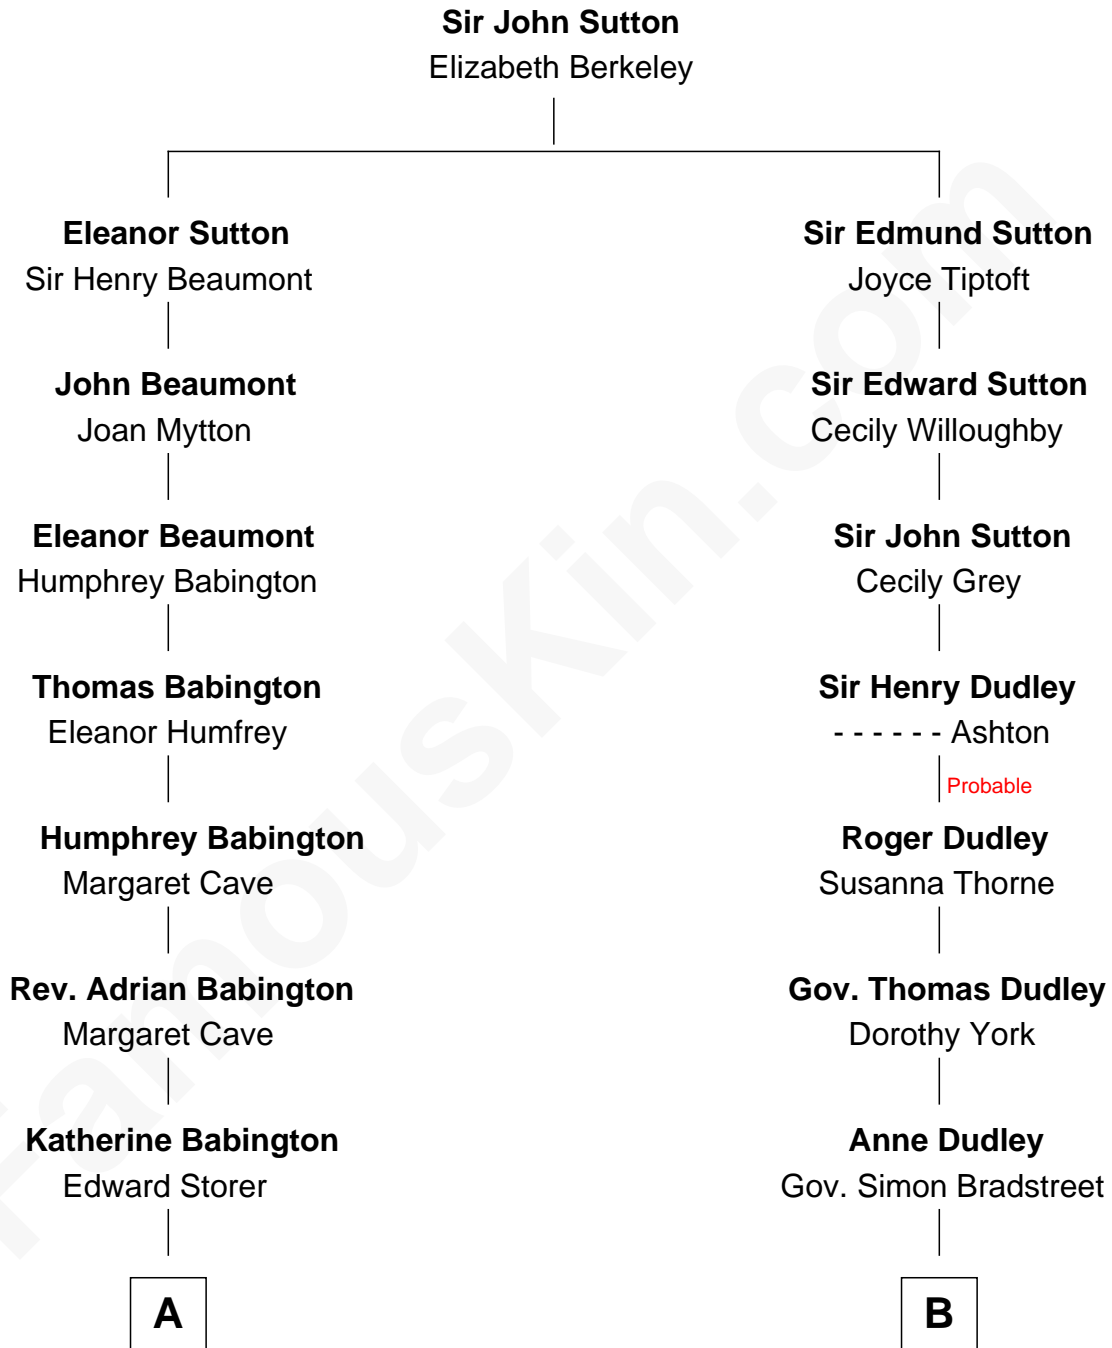

FamousKin.com

Relationship Chart of

John Dye

TV and Movie Actor - "Touched by an Angel"

16th cousin 2 times removed of

Herbert Hoover
31st U.S. President

C

—
Lynn Maree Duvall