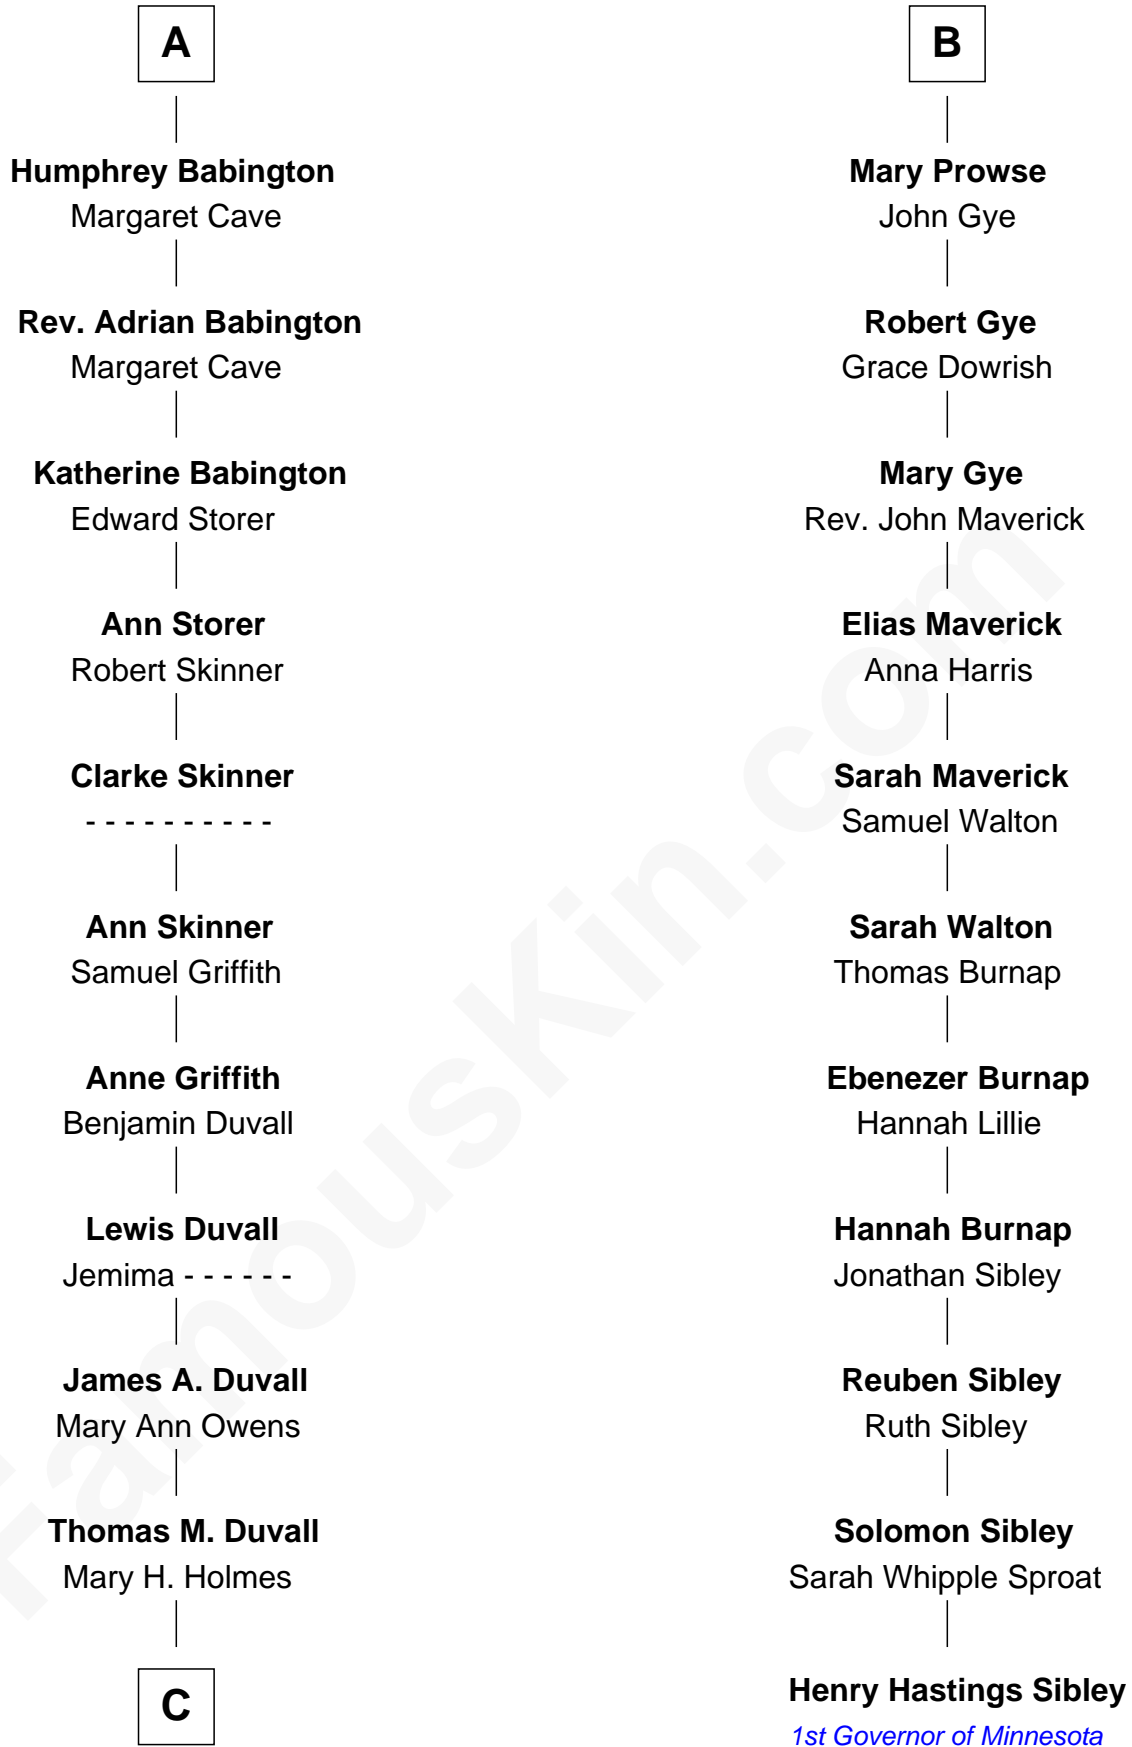

FamousKin.com

Relationship Chart of

John Dye

TV and Movie Actor - "Touched by an Angel"

17th cousin 4 times removed of

Henry Hastings Sibley
1st Governor of Minnesota

Sir Maurice de Berkeley
Eve la Zouche

C

—
Felix M. Duvall
Margaret E. Molloy

—
Robert Louis Duvall
Edith Clara Tippet

—
John Louis Duvall
Irene Maree McMillen

—
Lynn Maree Duvall
Jim C. Dye

—
John Dye
TV and Movie Actor

FamousKin.com