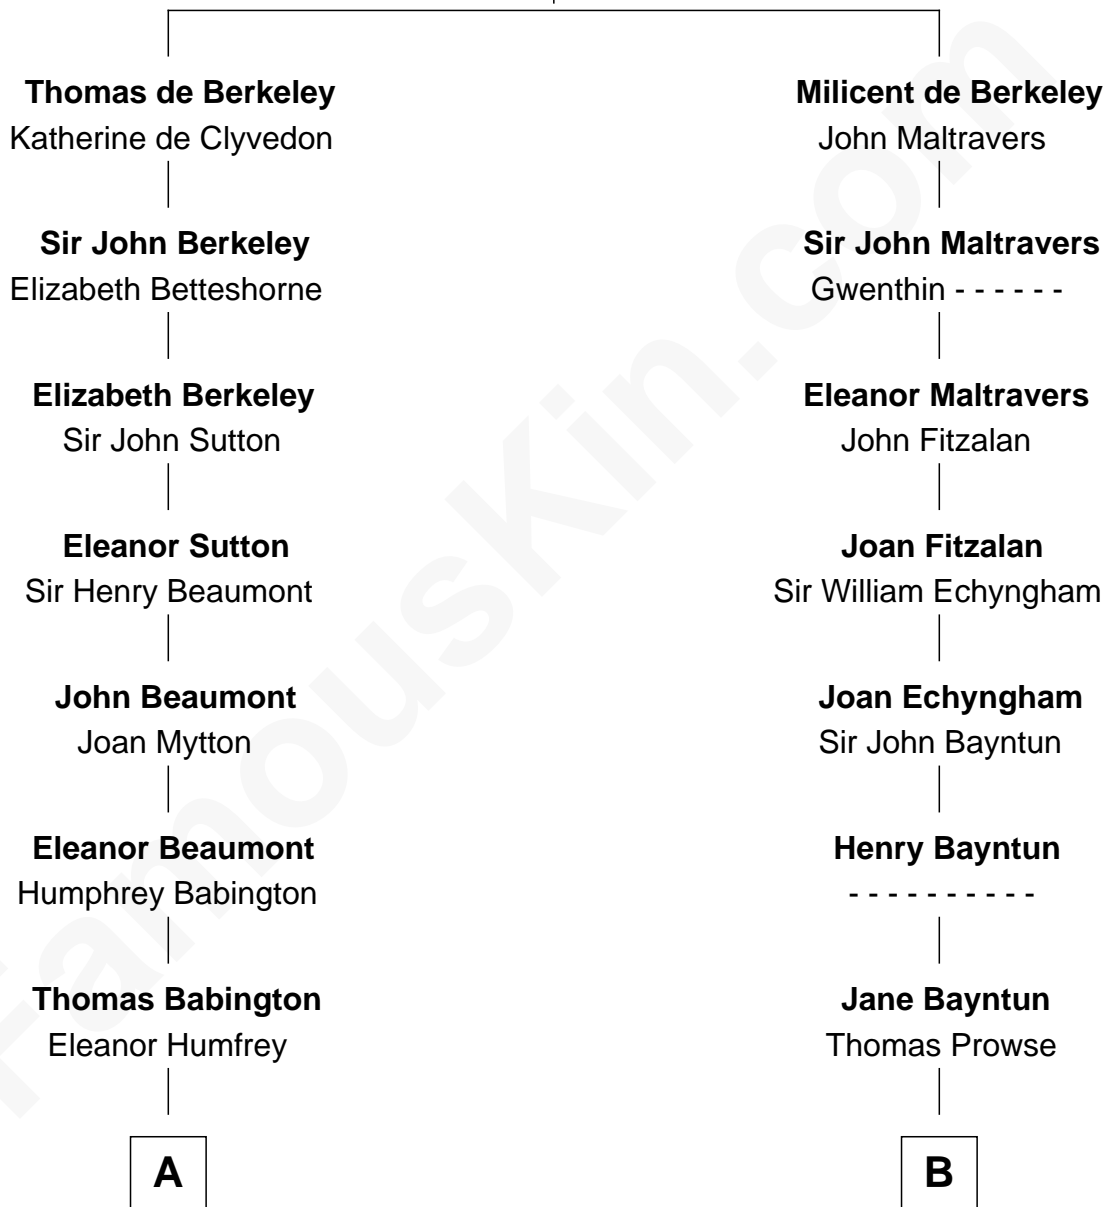

FamousKin.com

Relationship Chart of

John Dye

TV and Movie Actor - "Touched by an Angel"

17th cousin 4 times removed of

Henry Hastings Sibley
1st Governor of Minnesota

Sir Maurice de Berkeley
Eve la Zouche

C

—
Felix M. Duvall
Margaret E. Molloy

—
Robert Louis Duvall
Edith Clara Tippet

—
John Louis Duvall
Irene Maree McMillen

—
Lynn Maree Duvall
Jim C. Dye

—
John Dye
TV and Movie Actor

FamousKin.com