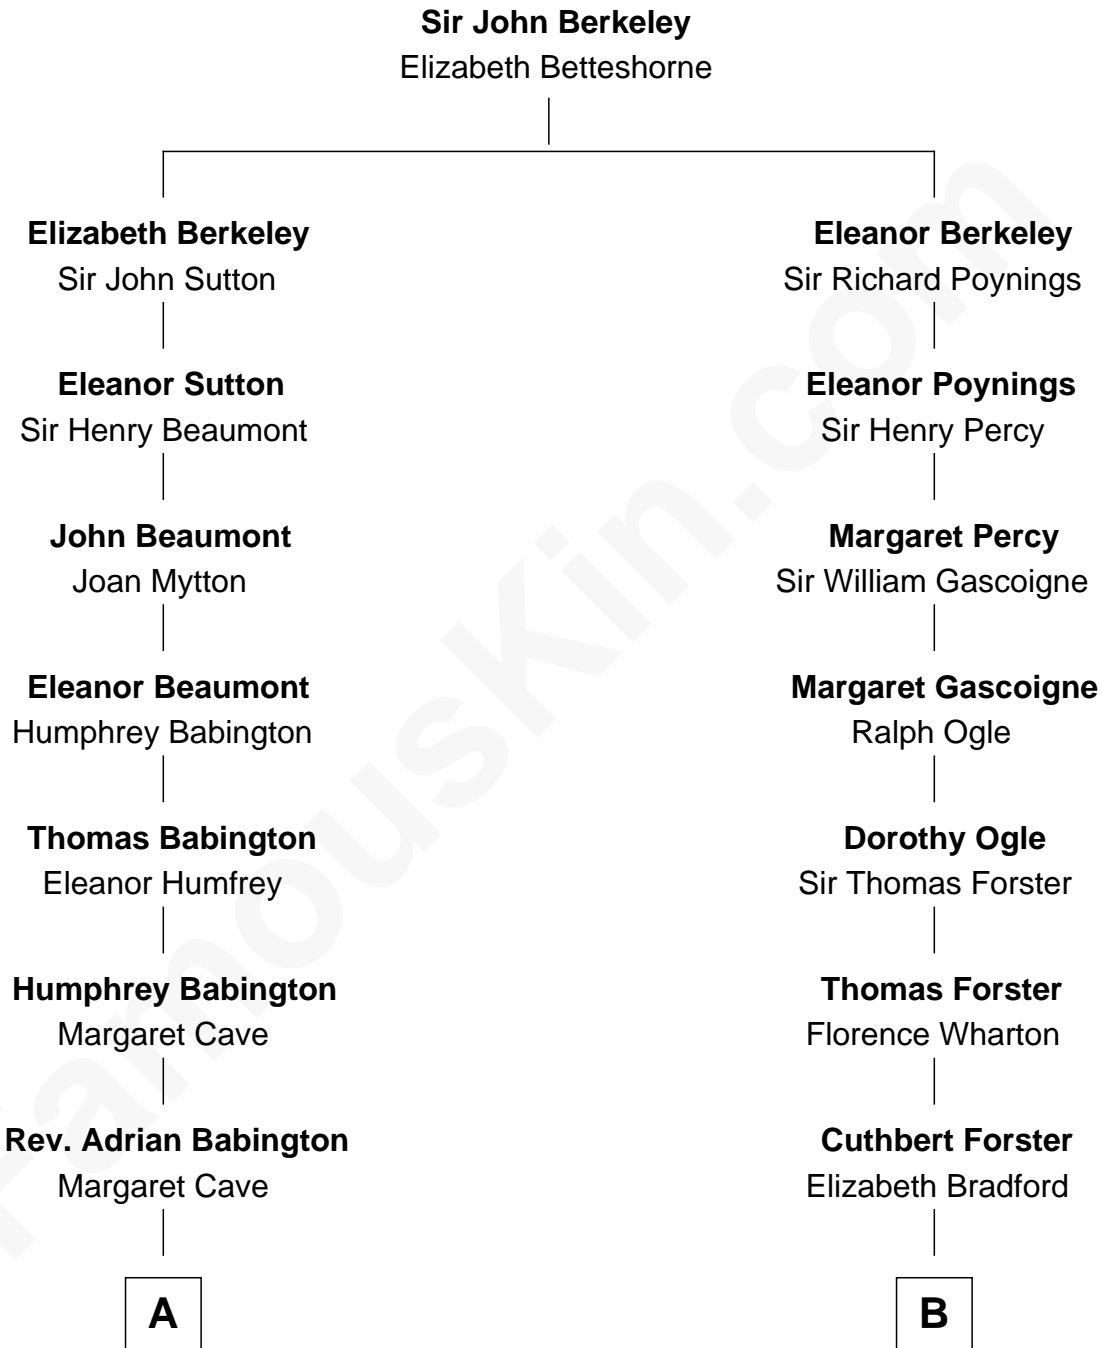

FamousKin.com

Relationship Chart of

John Dye

TV and Movie Actor - "Touched by an Angel"

16th cousin 3 times removed of

Peter Forster

TV and Movie Actor

C