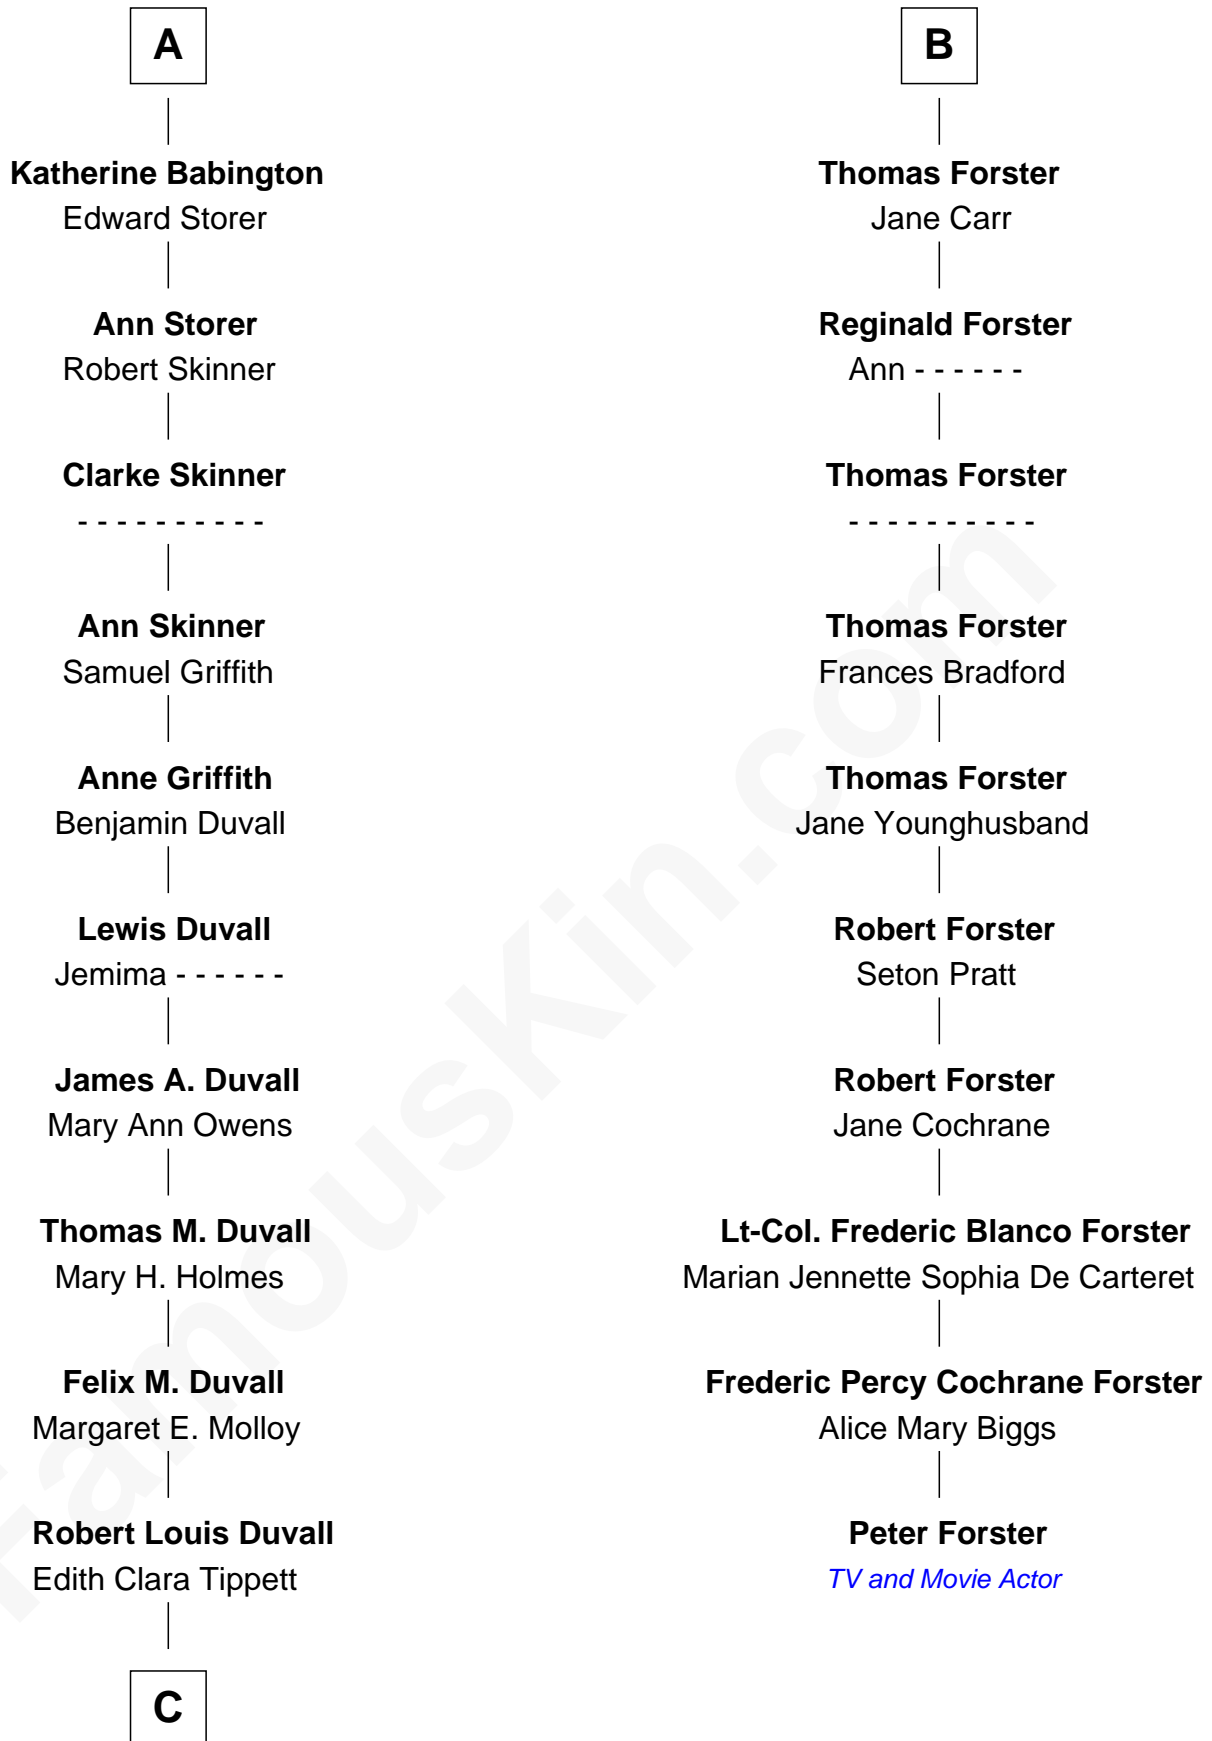

FamousKin.com

Relationship Chart of

John Dye

TV and Movie Actor - "Touched by an Angel"

16th cousin 3 times removed of

Peter Forster

TV and Movie Actor

C