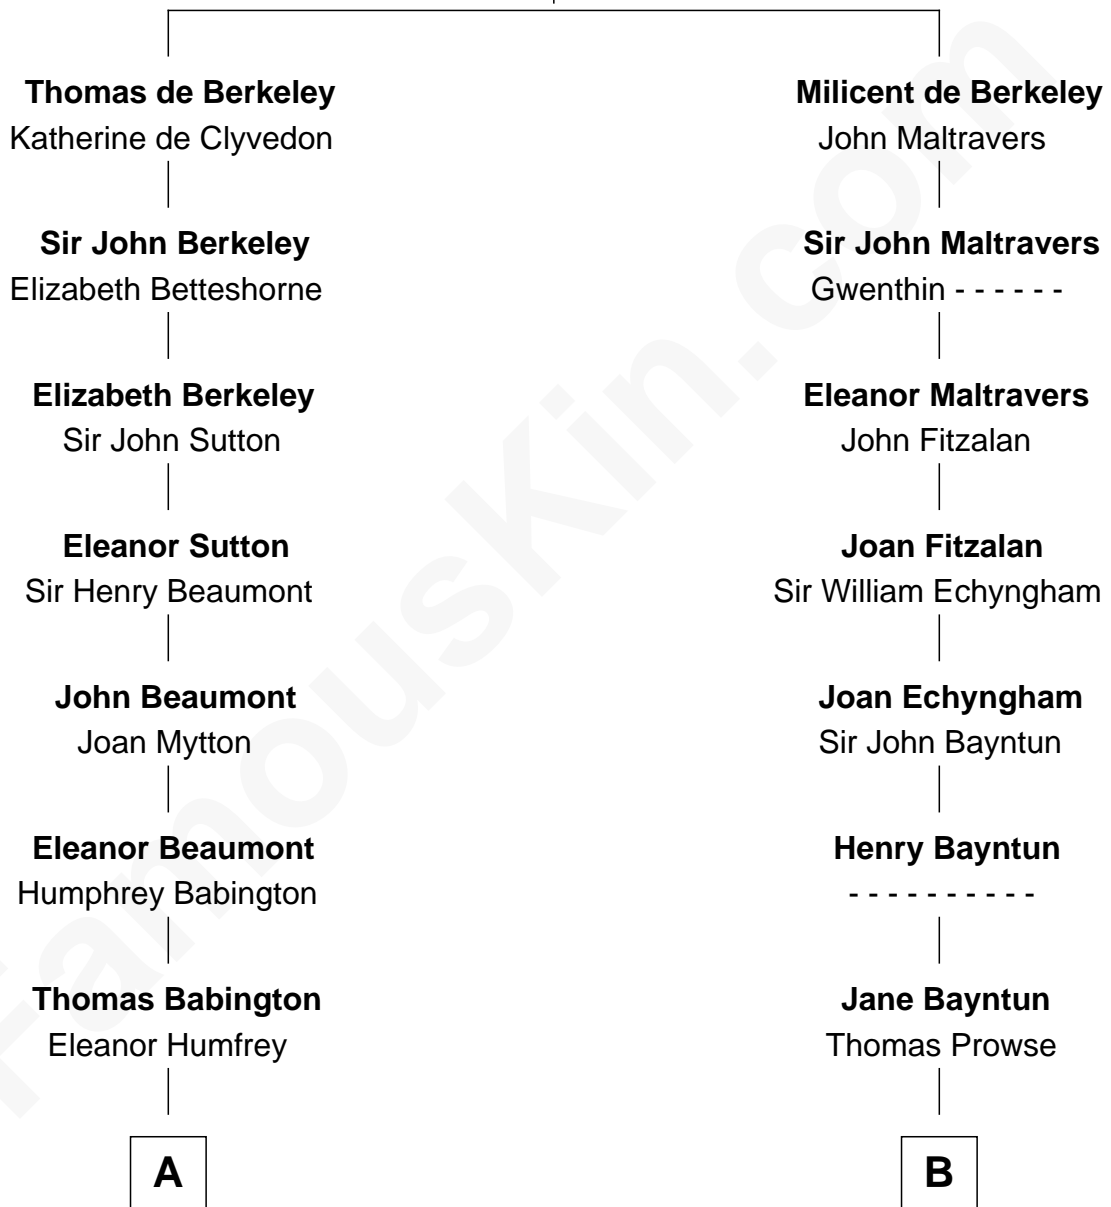

FamousKin.com

Relationship Chart of

John Dye

TV and Movie Actor - "Touched by an Angel"

16th cousin 5 times removed of

Samuel Cony

31st Governor of Maine

Sir Maurice de Berkeley

Eve la Zouche

C

—
Felix M. Duvall

Margaret E. Molloy

—
Robert Louis Duvall

Edith Clara Tippet

—
John Louis Duvall

Irene Maree McMillen