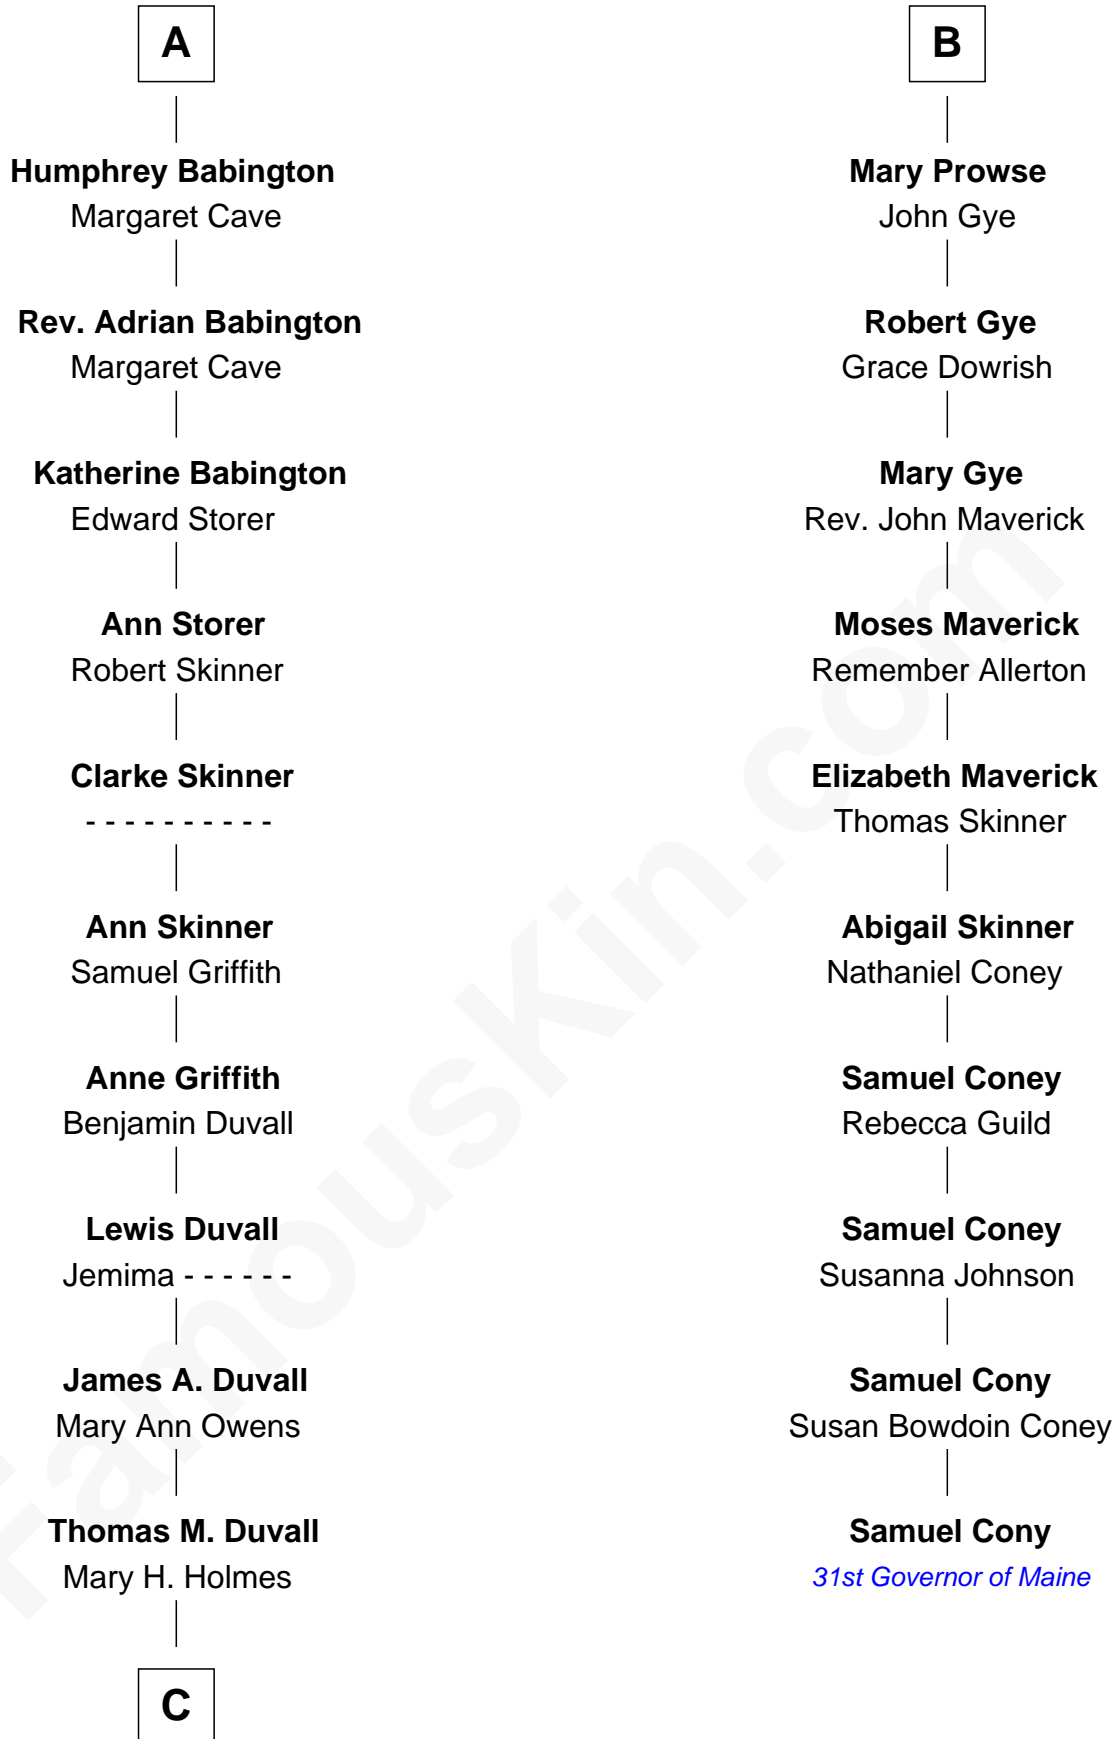

FamousKin.com

Relationship Chart of

John Dye

TV and Movie Actor - "Touched by an Angel"

16th cousin 5 times removed of

Samuel Cony

31st Governor of Maine

Sir Maurice de Berkeley

Eve la Zouche

C

—
Felix M. Duvall

Margaret E. Molloy

—
Robert Louis Duvall

Edith Clara Tippet

—
John Louis Duvall

Irene Maree McMillen