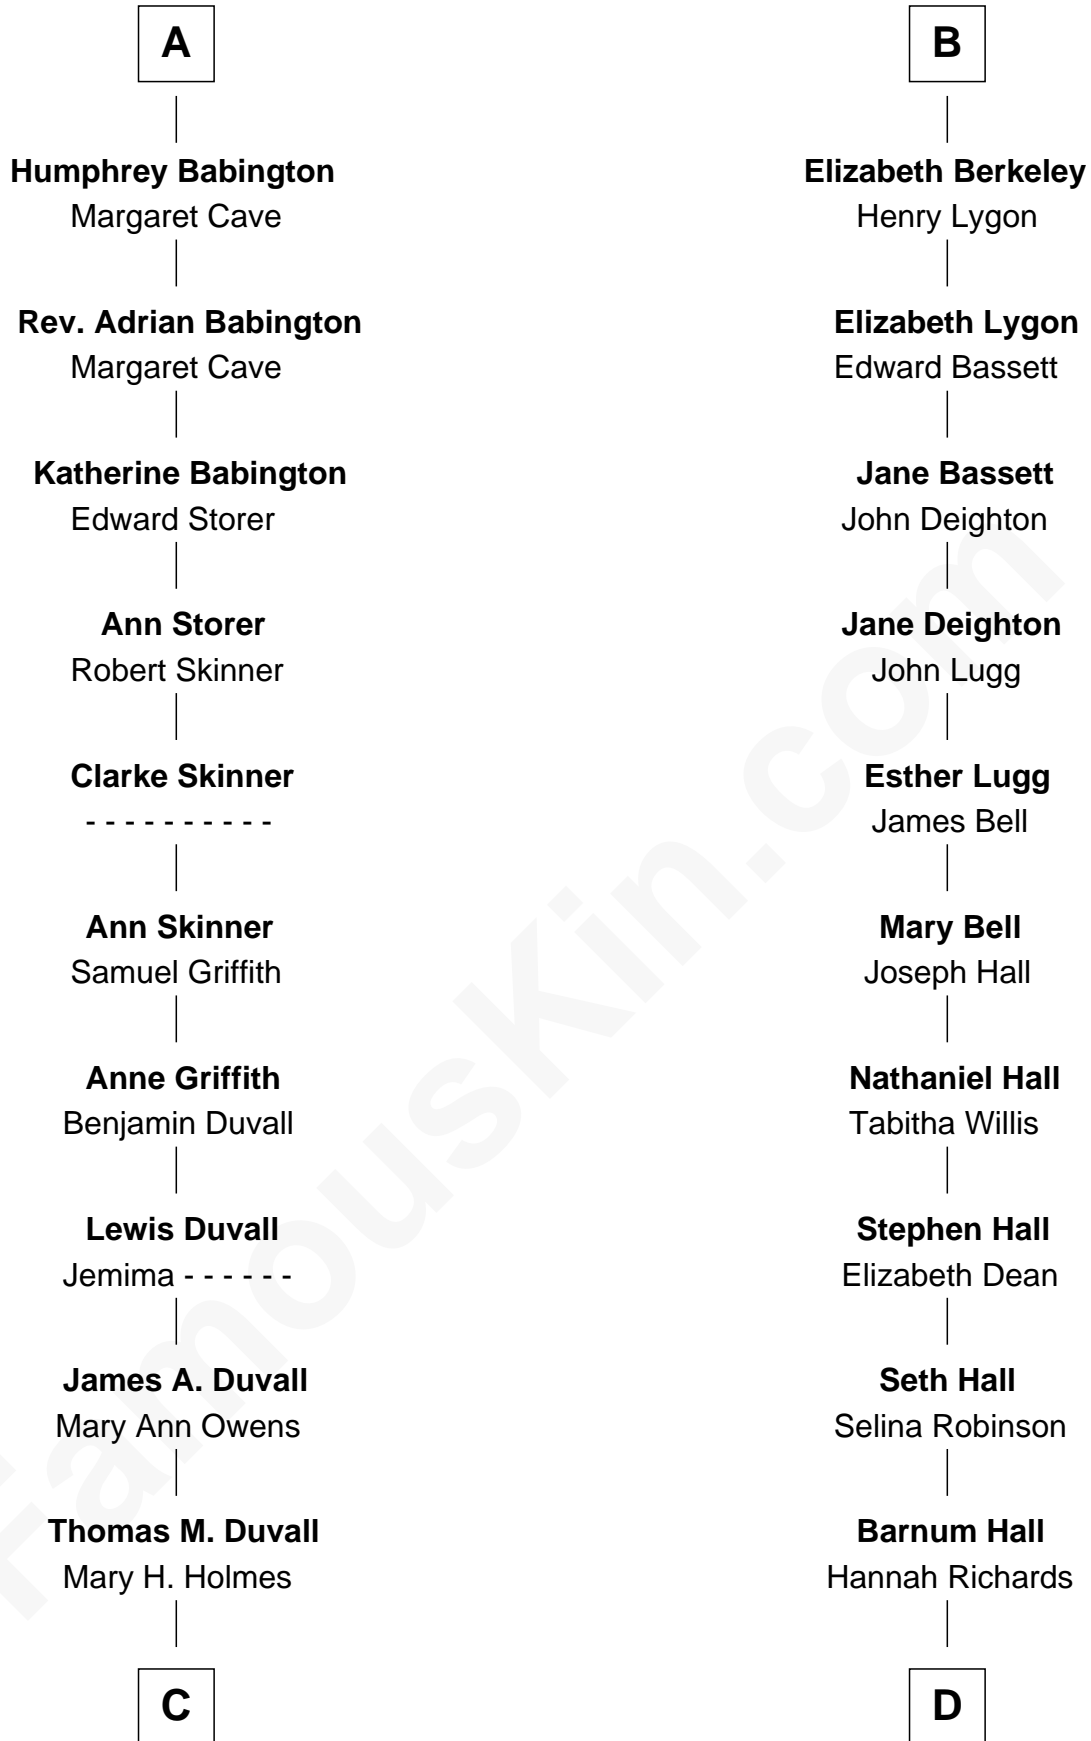

# FamousKin.com Relationship Chart of

**John Dye**

*TV and Movie Actor - "Touched by an Angel"*

21st cousin of

**Geena Davis**

*Movie and TV Actress*

**Sir Maurice de Berkeley**

Eve la Zouche

Margaret - - - - -

**Thomas Berkeley**

Catherine Botetourte

**Maurice Berkeley**

Johanna Denham

**Maurice Berkeley**

Ellen Montfort

**Sir William Berkeley**

Anne Stafford

**Richard Berkeley**

Elizabeth Conningsby

**Sir John Berkeley**

Isabel Dennis

**B**

**C**

**Felix M. Duvall**  
Margaret E. Molloy

**Robert Louis Duvall**  
Edith Clara Tippet

**John Louis Duvall**  
Irene Maree McMillen

**Lynn Maree Duvall**  
Jim C. Dye

**John Dye**  
*TV and Movie Actor*

**D**

**Lysander Richards Hall**  
Rachel Bassett