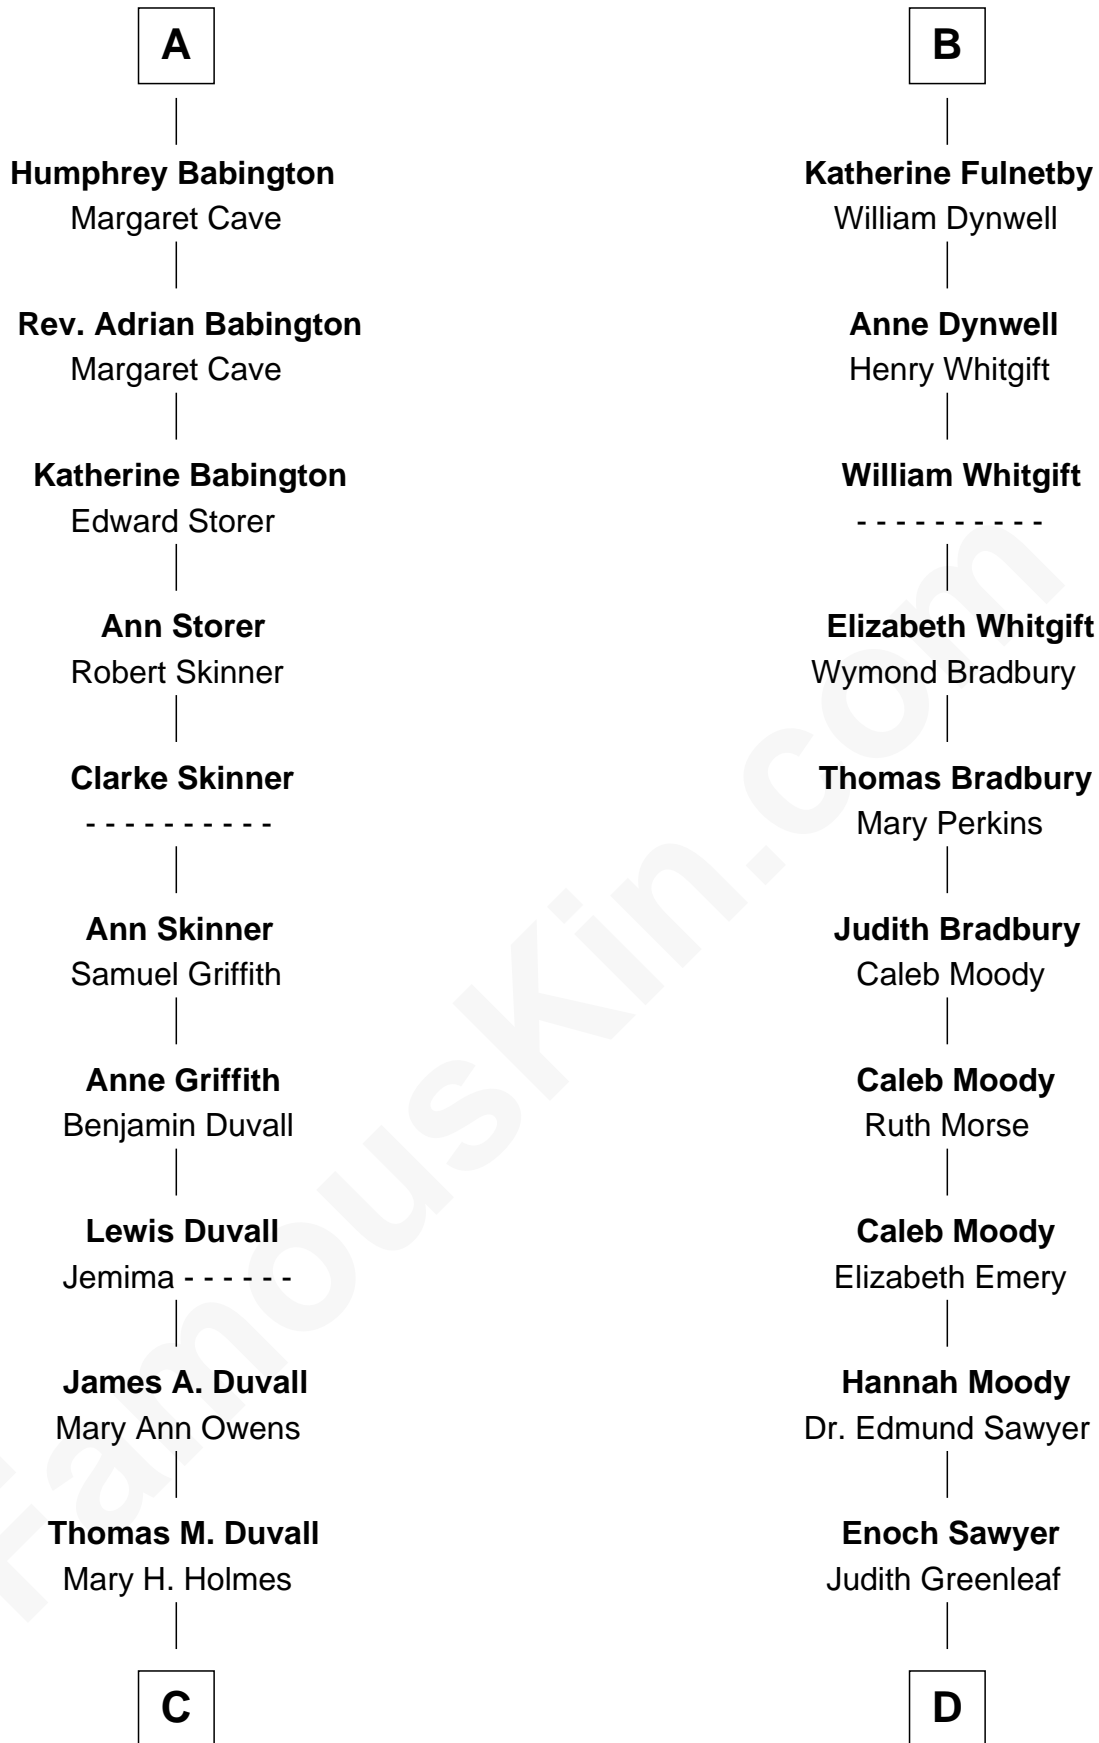

## Relationship Chart of

**John Dye**

*TV and Movie Actor - "Touched by an Angel"*

21st cousin of

**Sam Waterston**

*Stage, TV and Movie Actor*

**Sir Maurice de Berkeley**

Eve la Zouche

Joan de Waterton

**Margaret de Welles**

Sir Thomas Dymoke

**Jane Dymoke**

John Fulnetby

**B**

**C**

**Felix M. Duvall**  
Margaret E. Molloy

**Robert Louis Duvall**  
Edith Clara Tippett

**John Louis Duvall**  
Irene Maree McMillen

**Lynn Maree Duvall**  
Jim C. Dye

**John Dye**  
*TV and Movie Actor*

**D**

**Anna Greenleaf Sawyer**  
Amos Atkinson

**Edward Atkinson**  
Mary Caroline Heath

**Robert Whitman Atkinson**  
Ellizabeth Bispham Page

**Alice Tucker Atkinson**  
George Chychele Waterston

**Sam Waterston**  
*Stage, TV and Movie Actor*