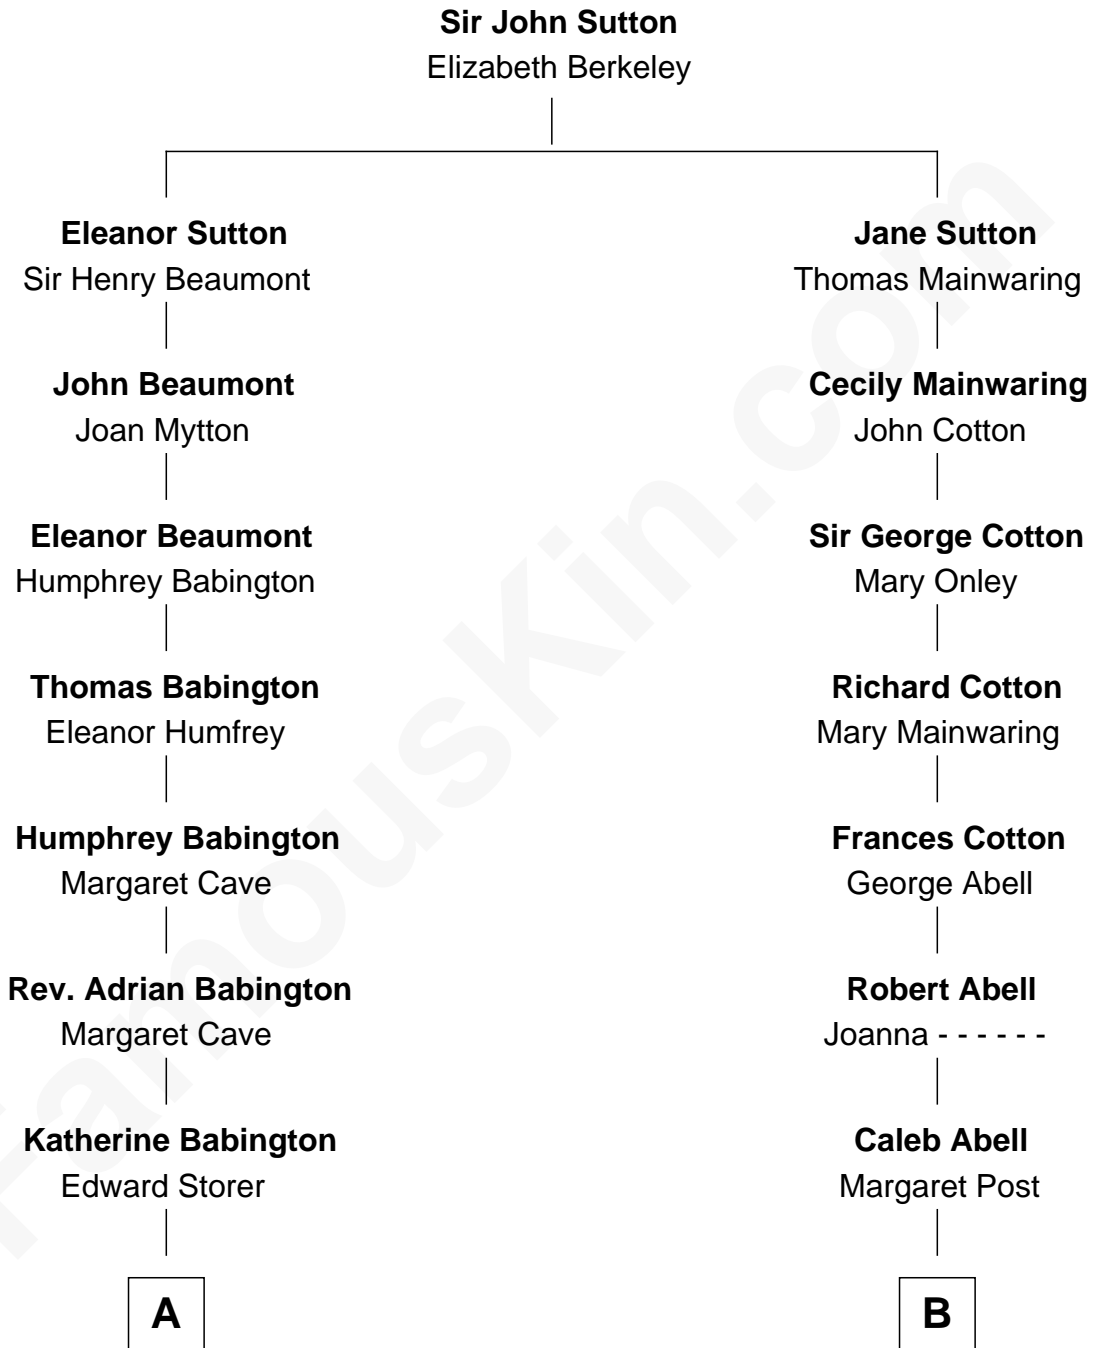

FamousKin.com

Relationship Chart of

John Dye

TV and Movie Actor - "Touched by an Angel"

16th cousin 2 times removed of

Amber Stevens West

TV and Movie Actress

A

Ann Storer
Robert Skinner

Clarke Skinner

Ann Skinner
Samuel Griffith

Anne Griffith
Benjamin Duvall

Lewis Duvall
Jemima -----

James A. Duvall
Mary Ann Owens

Thomas M. Duvall
Mary H. Holmes

Felix M. Duvall
Margaret E. Molloy