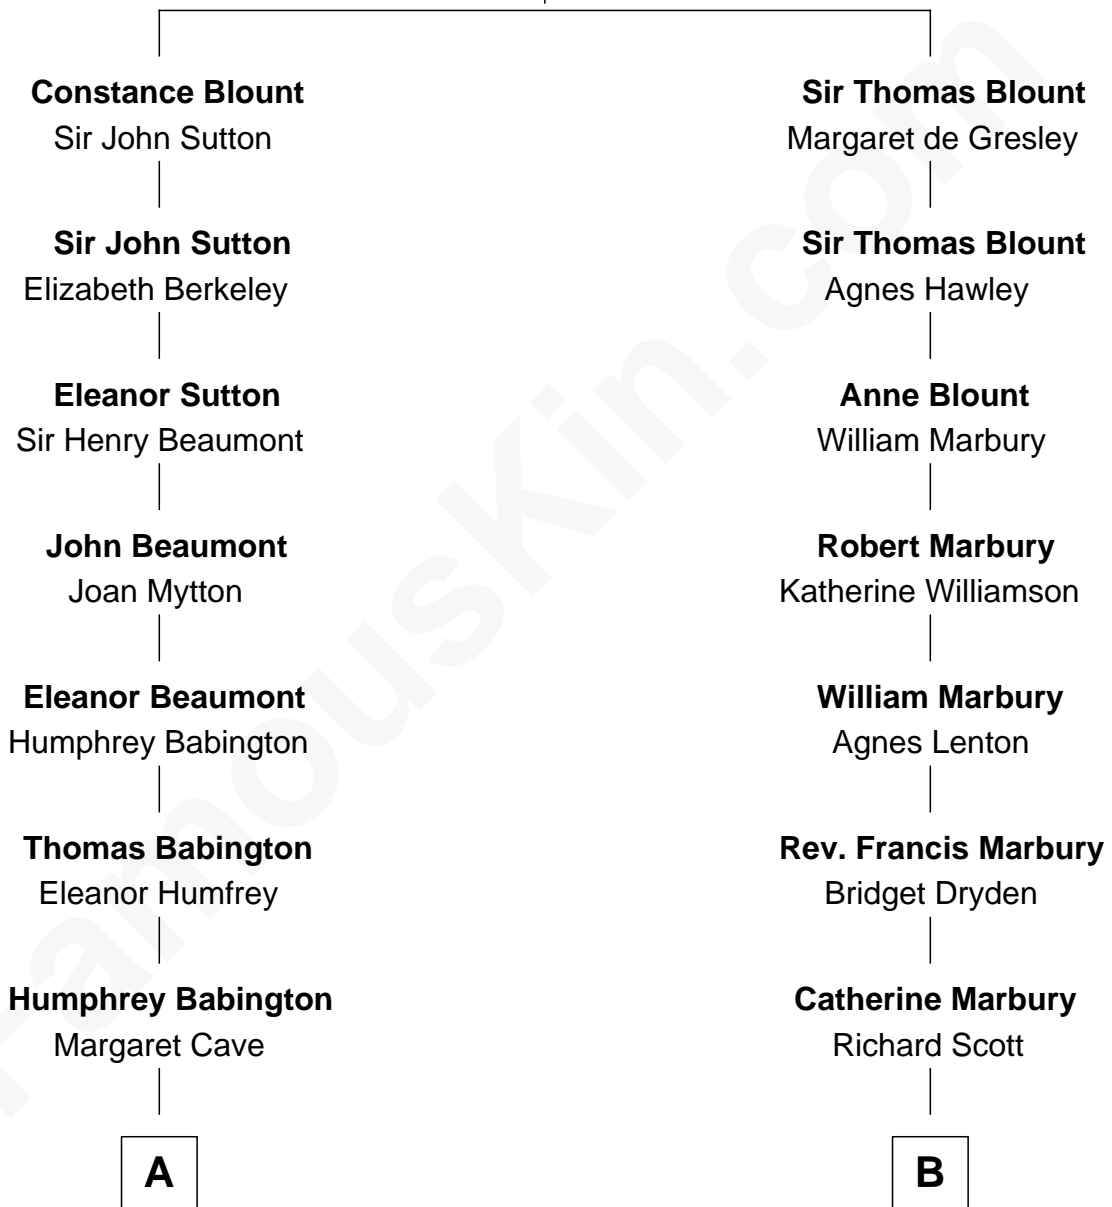

FamousKin.com

Relationship Chart of

John Dye

TV and Movie Actor - "Touched by an Angel"

18th cousin 2 times removed of

George Winston
New Age Pianist

Sir Walter Blount
Sancha de Ayala

C

Robert Louis Duvall

Edith Clara Tippett

John Louis Duvall

Irene Maree McMillen

Lynn Maree Duvall

Jim C. Dye

John Dye

TV and Movie Actor

D

George Otis Winston

Mary Annabel Bohannon

George Winston

New Age Pianist

FamousKin.com