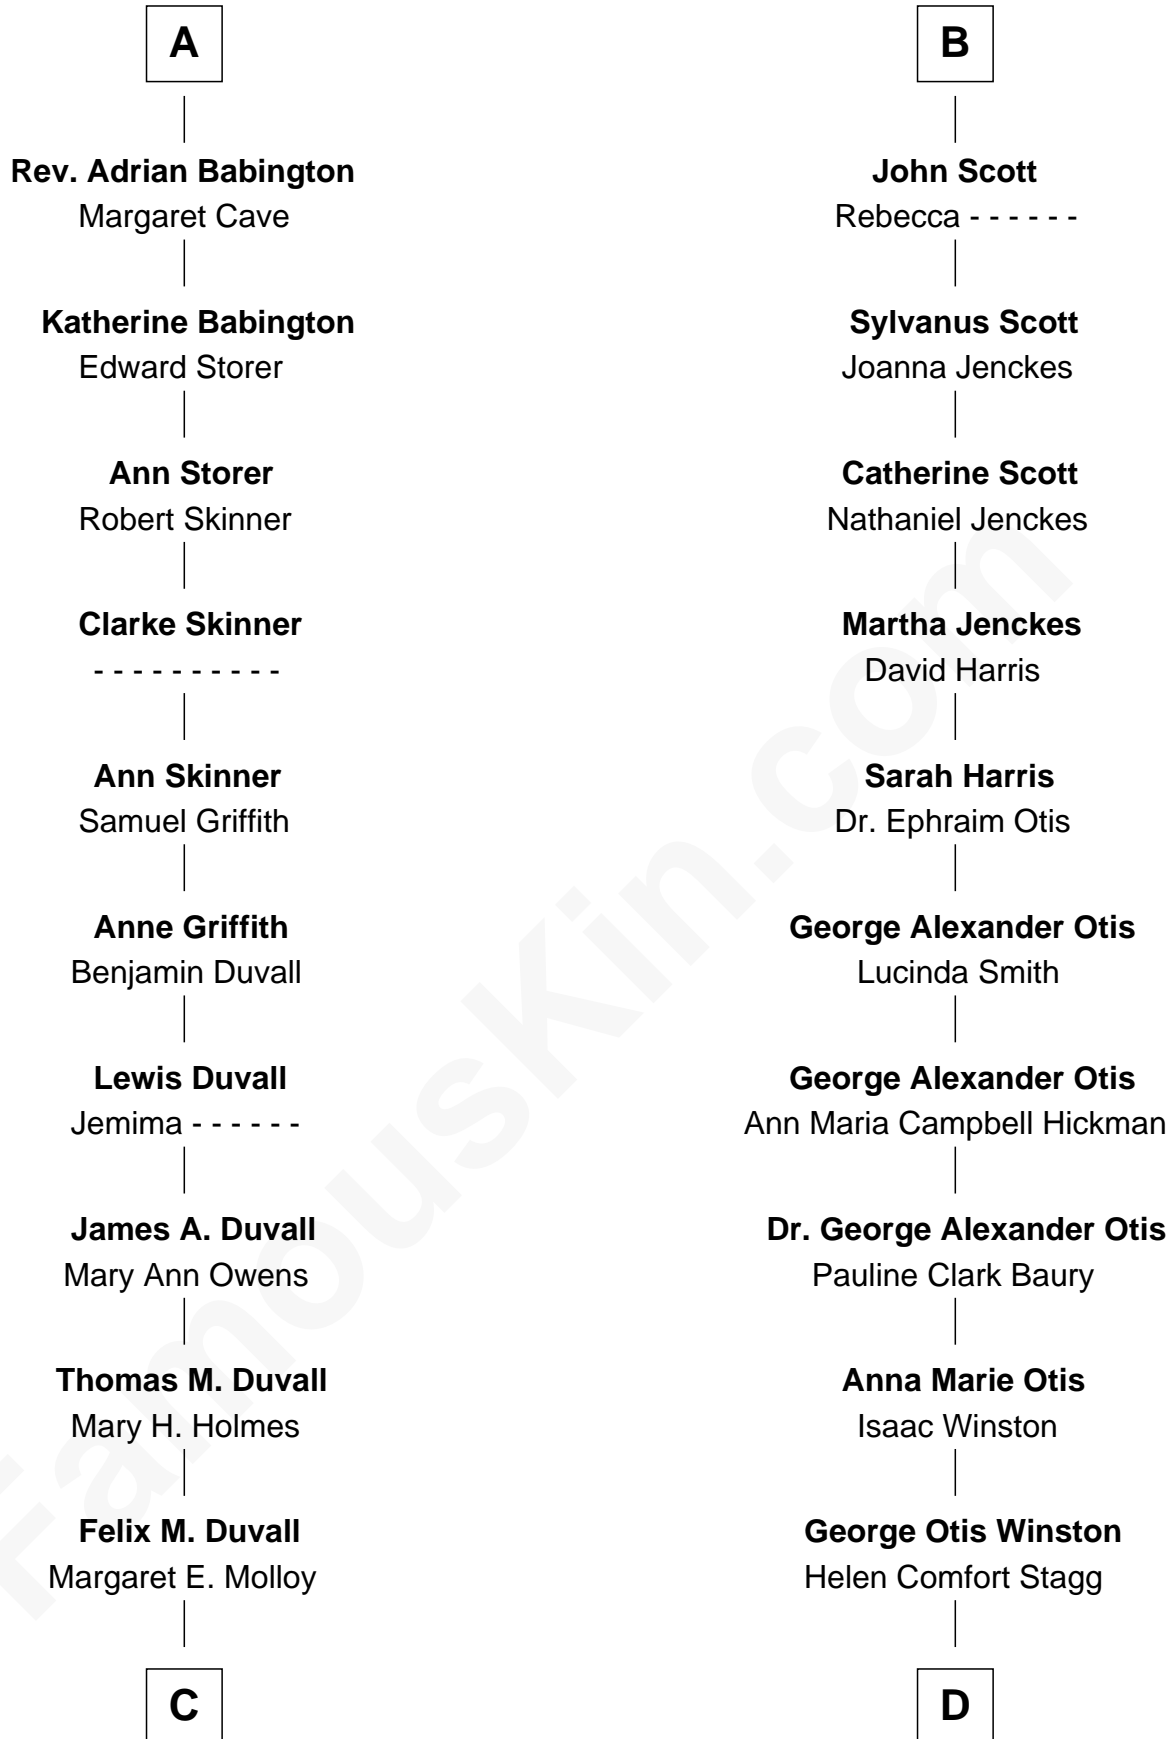

FamousKin.com

Relationship Chart of

John Dye

TV and Movie Actor - "Touched by an Angel"

18th cousin 2 times removed of

George Winston
New Age Pianist

Sir Walter Blount
Sancha de Ayala

C

Robert Louis Duvall

Edith Clara Tippett

John Louis Duvall

Irene Maree McMillen

Lynn Maree Duvall

Jim C. Dye

John Dye

TV and Movie Actor

D

George Otis Winston

Mary Annabel Bohannon

George Winston

New Age Pianist

FamousKin.com