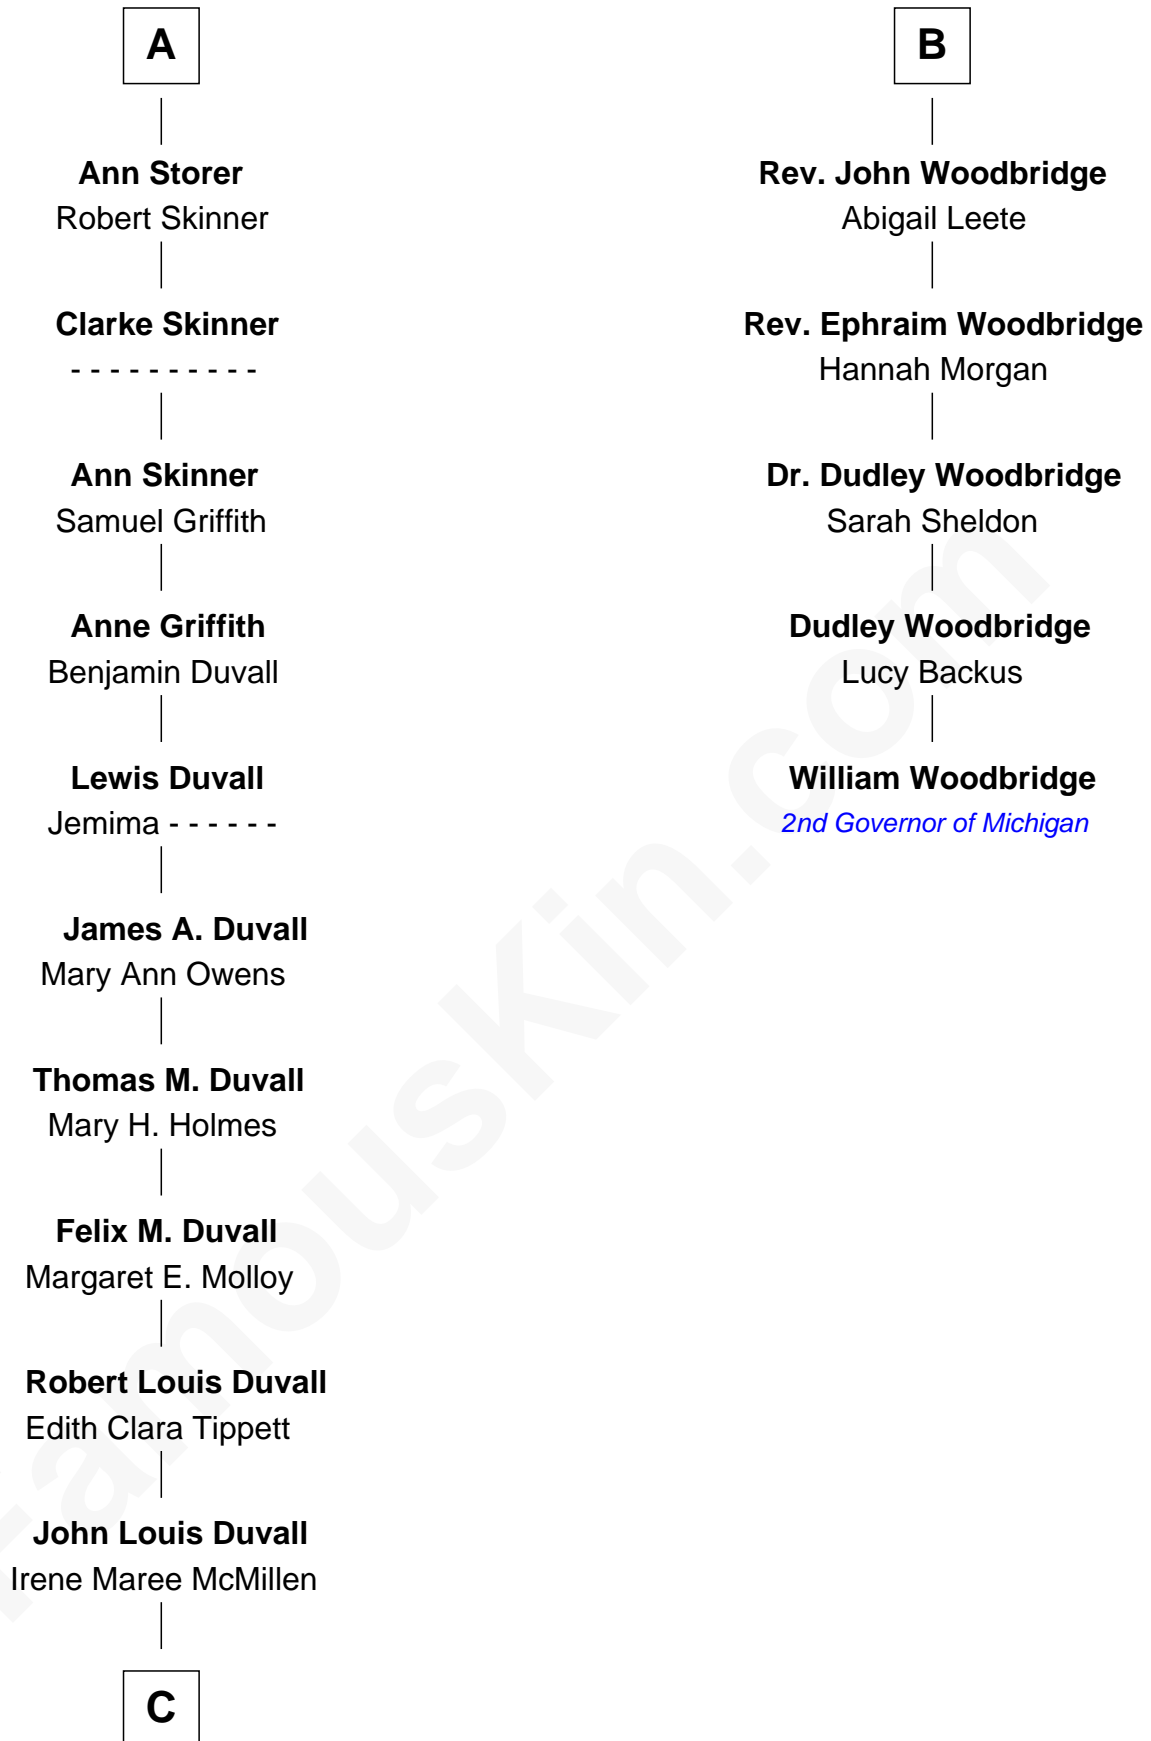

FamousKin.com

Relationship Chart of

John Dye

TV and Movie Actor - "Touched by an Angel"

11th cousin 7 times removed of

William Woodbridge
2nd Governor of Michigan

C

—
Lynn Maree Duvall