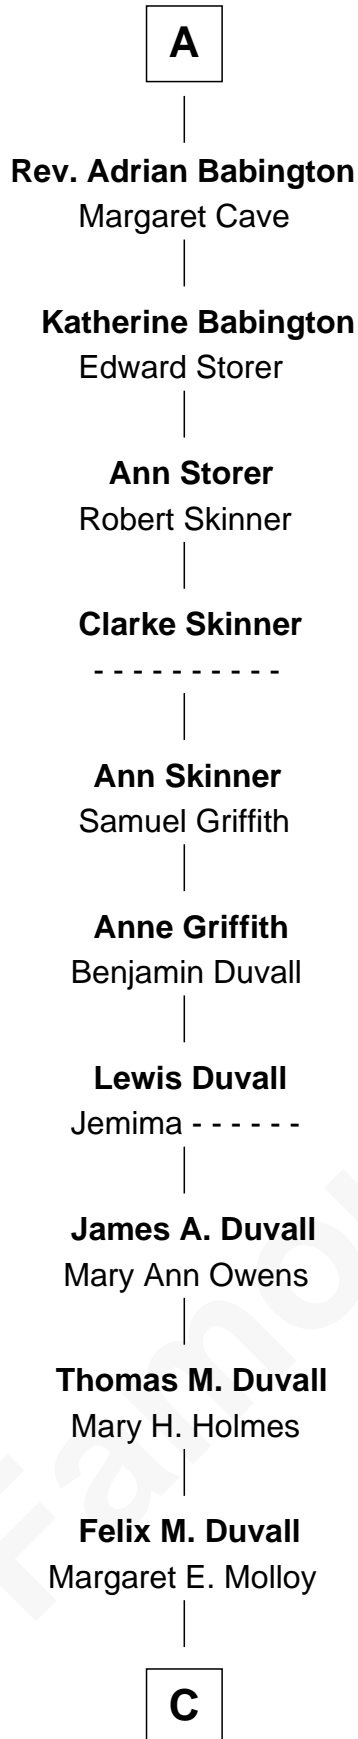

FamousKin.com

Relationship Chart of

John Dye

TV and Movie Actor - "Touched by an Angel"

18th cousin 2 times removed of

Zach Snyder
Filmmaker

Sir William Willoughby
Lucy le Strange

Elizabeth Willoughby
Sir Henry de Beaumont

Sir Henry Beaumont
Joan Heronville

Sir Henry Beaumont
Eleanor Sutton

John Beaumont
Joan Mytton

Eleanor Beaumont
Humphrey Babington

Thomas Babington
Eleanor Humfrey

Humphrey Babington
Margaret Cave

A

Margery Willoughby
Sir William FitzHugh

Maud FitzHugh
Sir William Bowes

Sir Ralph Bowes
Margery Conyers

Sir Ralph Bowes
Elizabeth Clifford

Margery Bowes
Sir Ralph Eure

Anne Eure
Lancelot Mansfield

John Mansfield
Elizabeth - - - - -

B

Zach Snyder photo by [Gage Skidmore](#) (CC BY-SA 2.0)