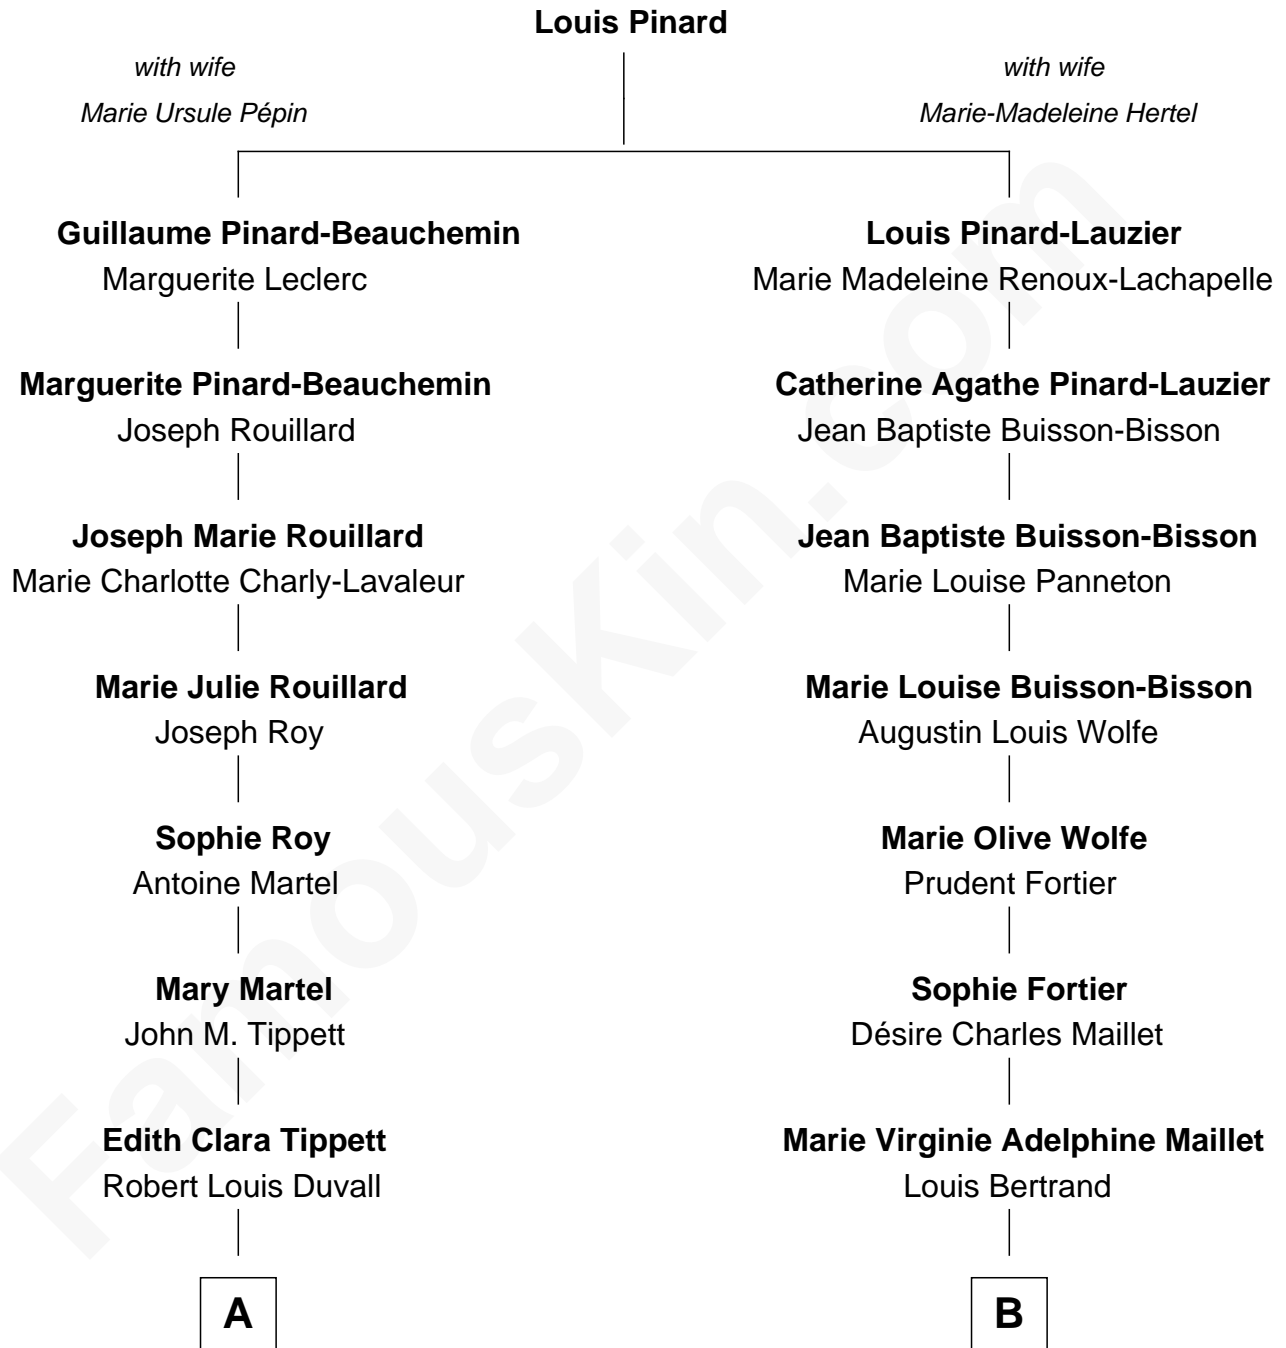

FamousKin.com

Relationship Chart of

John Dye

TV and Movie Actor - "Touched by an Angel"

9th cousin 1 time removed of

Angelina Jolie
Movie Actress

A

John Louis Duvall
Irene Maree McMillen